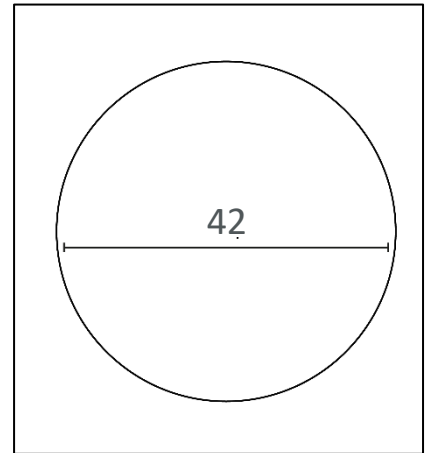

# CIRCLE

- **Design:** the absence of glass gives the clock a modern and minimalist design, while preserving its functionality. CIRCLE will look great in large interiors such as reception halls.
- **Readability:** with a diameter of 42 cm, this clock offers optimum readability up to 30 m.
- **Ergonomic:** its silent system creates a zen atmosphere, ideal for concentrating and feeling good.
- **Accuracy:** the quartz system ensures exceptional reliability, with a deviation of around one second over six years of functioning.
- **Durable:** made from bamboo, which is naturally strong and resistant.
- **Complementarity:** CIRCLE completes our BALIWEI range.

Thickness : 5 cm  
Warranty : 2 years  
Materials : metal frame / natural bamboo

SAP. code	400189467
EAN code	3595560041145
Color	Bamboo / black
Diameter (cm)	42
Battery included	1 x AA 1.5 V
Radio controlled	No
Silent movement	Yes
Readability	30 m
Humidity indicator	No
Temperature indicator	No
Date indicator	No
Mounting type	Wall hook (2 eyelets)
Net weight (kg)	0.45