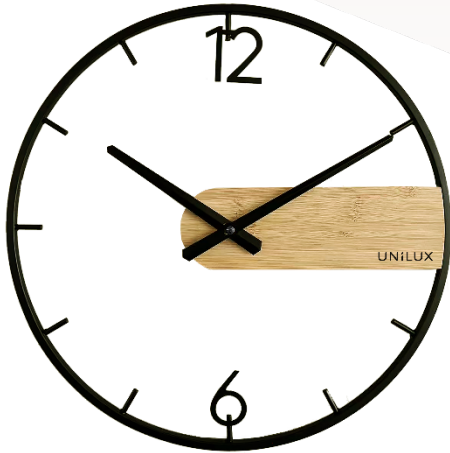

# CIRCLE

- **Design:** the absence of glass gives the clock a modern and minimalist design, while preserving its functionality. CIRCLE will look great in large interiors such as reception halls.
- **Readability:** with a diameter of 42 cm, this clock offers optimum readability up to 30 m.
- **Ergonomic:** its silent system creates a zen atmosphere, ideal for concentrating and feeling good.
- **Accuracy:** the quartz system ensures exceptional reliability, with a deviation of around one second over six years of functioning.
- **Durable:** made from bamboo, which is naturally strong and resistant.
- **Complementarity:** CIRCLE completes our BALIWEI range.

Thickness : 5 cm  
Warranty : 2 years  
Materials : metal frame / natural bamboo

SAP. code	400189467
EAN code	3595560041145
Color	Bamboo / black
Diameter (cm)	42
Battery included	1 x AA 1.5 V
Radio controlled	No
Silent movement	Yes
Readability	30 m
Humidity indicator	No
Temperature indicator	No
Date indicator	No
Mounting type	Wall hook (2 eyelets)
Net weight (kg)	0.45

For optimal visibility from a distance, our clocks feature:

- Good contrast between the dial background and the color of the numbers.
- An optimal height of the numbers (approximately 3 cm minimum), in Arabic characters.