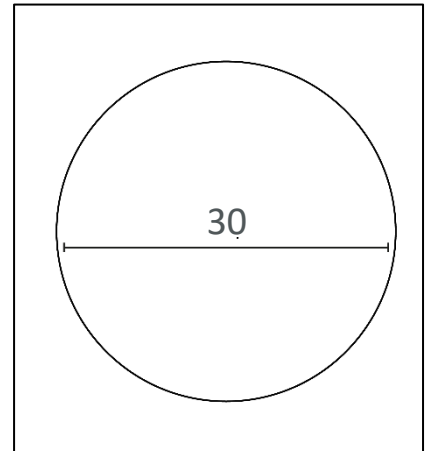

Thickness : 4,5 cm
Warranty : 2 years
Materials : MDF wood board

SAP. code	400187752
EAN code	3595560040513
Color	Black
Diameter (cm)	30
Battery included	1 x AA 1.5 V
Radio controlled	No
Silent movement	Yes
Readability	35 m
Humidity indicator	No
Temperature indicator	No
Date indicator	No
Mounting type	Wall hook (1 eyelet)
Net weight (kg)	0.33