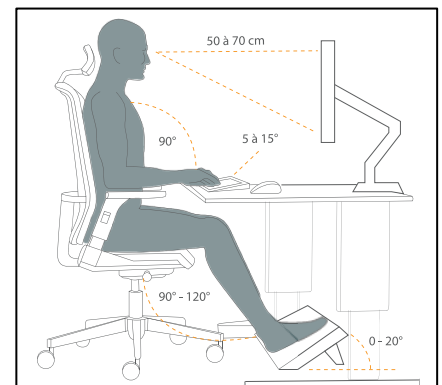

ENVIRONMENT

UNILUX focuses on sustainable development and takes concrete measures to reduce its environmental footprint and best meet the evolving expectations of its consumers.

We are notably committed to reduce our greenhouse gas emissions by 29% between 2021 and 2030 in response to the "Net Zero Carbon Emissions by 2050" challenge. Eco-design, emissions reduction, and continuous improvement are at the core of our concerns.

OUR EXPERTISE

A footrest promotes ergonomic posture, helping to prevent lower back pain and muscle tension while reducing fatigue and discomfort associated with prolonged sitting. Additionally, it can improve blood circulation in the legs and offer extra comfort by allowing users to change positions and find a more relaxed posture during work hours.

Footrests with fixed or adjustable inclinations provide individuals the opportunity to compensate for not touching the ground, thereby avoiding discomfort around the ankles. This arrangement ensures that feet rest flat and knees form an appropriate 90° angle.

Dynamic footrests that allow rocking motion back and forth stimulate circulation, thus preventing tingling sensations often associated with heavy legs. These movements contribute to muscle toning and alleviate muscle tension.

Several best practices to follow :

ABOUT UNILUX

Founded in 1952, UNILUX is a French company specializing in lighting and ergonomics. Over the past 25 years, UNILUX has become a benchmark in the field of lighting in France and throughout Europe. In 2000, UNILUX joined the French group HAMELIN, a European leader in stationery. The company modernizes and evolves to become a creator of ambiance and well-being.

OUR CERTIFICATIONS