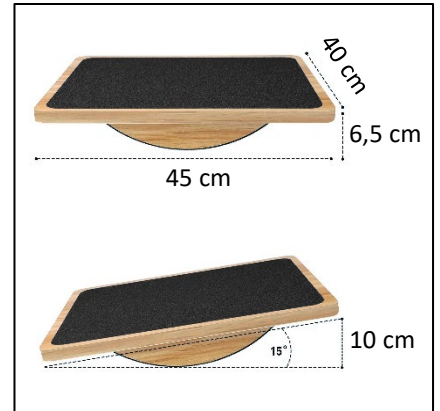

Standing position

Seated position

UNILUX

BALANCY

BALANCY

BALANCY

- **Innovative:** BALANCY is the first dynamic tilting wooden footrest that improves muscle tone when standing and improves blood circulation when sitting to prevent musculoskeletal disorders.
- **Ergonomic:** with BALANCY, alternate between sitting and standing to combat sedentary lifestyles and maintain your physical and mental health. It ensures your comfort, promotes good posture and strengthens your muscles.
- **Complies with DIN 4556:** in accordance with European Directive 90/270, this stipulates that footrests with a minimum width of 45 cm and a minimum depth of 35 cm may be prescribed as part of a health recommendation relating to work on office equipment.
- **Sturdy :** this footrest is crafted from durable wood, capable of supporting a weight of up to 120 kg.
- **Anti-slip:** the anti-slip surface ensures safe use, while the edges protect the footrest from potential damage.
- **Practical:** the handle means you can grip it to position it properly without getting your hands dirty and hang it on a hook to keep it off the floor.

Warranty : 2 years
Materials : wood / fiberglass-based grip / rubber strips

Features

SAP no.	400188804
EAN code	3595560040841
Color	Black / wood
Tilt	+/- 15°
Dimensions (cm)	45 x 40 x 6.5
Min. front height (cm)	3
Max. back height (cm)	10
Non-slip	Yes
Net weight (kg)	2,10