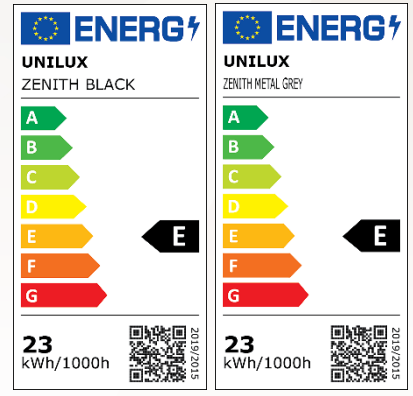

> 500 Lux

< 500 Lux

Measurement in nanometers of the light spectrum :

- 0 No-risk
- 1 Low-risk
- 2 Moderate-risk
- 3 High-risk

SAP. code	400188588	400188589
EAN code	3595560040704	3595560040735
Colors	Black	Metal grey
Luminous flux (Lm)	2370	2370
Lux (Lx)	6100 at 35 cm	6100 at 35 cm
Energy efficiency (Lm/W)	103	103
Color temperature (K)	3000 / 3500 / 4000 / 4200 / 5000	3000 / 3500 / 4000 / 4200 / 5000
CRI	83	83
Source lifespan (h)	50 000	50 000
Energy consumed (kWh/1000 h)	23	23
USB port	No	No
Induction charger	No	No
Net weight (kg)	1.12	1.12

ENVIRONMENT

UNILUX focuses on sustainable development and takes concrete measures to reduce its environmental footprint and best meet the evolving expectations of its consumers.

We are notably committed to reduce our greenhouse gas emissions by 29% between 2021 and 2030 in response to the "Net Zero Carbon Emissions by 2050" challenge. Eco-design, emissions reduction, and continuous improvement are at the core of our concerns.