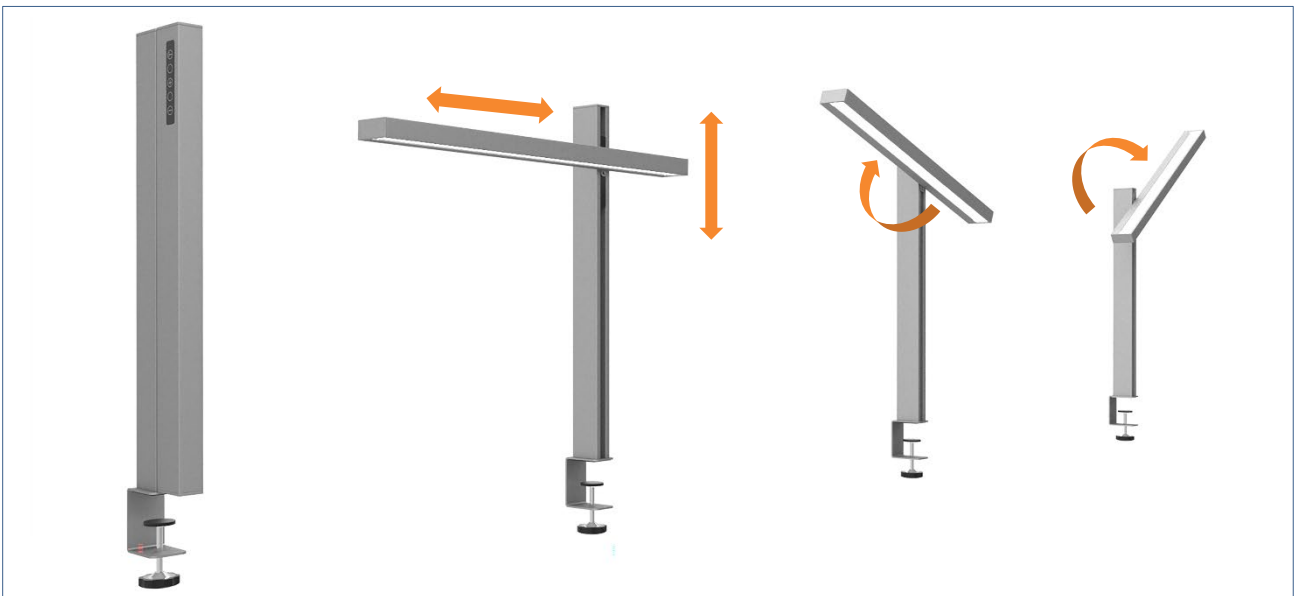

UNILUX

ZENITH

ZENITH Black

Discover the versatility of our innovative ZENITH lamp, with its rotating and sliding arm offering unprecedented adaptability to light every corner of your space with elegance and precision.

ZENITH Metal grey

Discover the versatility of our innovative ZENITH lamp, with its rotating and sliding arm offering unprecedented adaptability to light every corner of your space with elegance and precision.

ZENITH

- **Optimized lighting** : its rotating, sliding arm lets you direct the light with a simple movement, for perfect luminosity in the blink of an eye.
- **Settings**: easy to use and quick to access (located on the head), the touch-sensitive buttons provide a smooth, practical experience for adjusting the lighting to suit your preferences. You can adjust the light intensity and color temperature.
- **Color temperature variation** : adapt your lighting to suit your mood, whether you're relaxing, reading or working.
- **Design** : with its ultra-modern look and uniform lighting, ZENITH brings a touch of elegance to your space.
- **Practical** : this clip-on lamp saves space on your desk.
- **Smart** : ZENITH has a 30 or 60-minute timer that automatically sets the lamp to go out, saving energy in the process.

Warranty : 2 years
 Max height : 63 cm
 Min height : 20 cm
 Materials : aluminium

Features

Measurement in Lux on the work surface from a top view at 35 cm :

> 500 Lux

< 500 Lux

Measurement in Lux on the work surface from a side view at 35 cm :