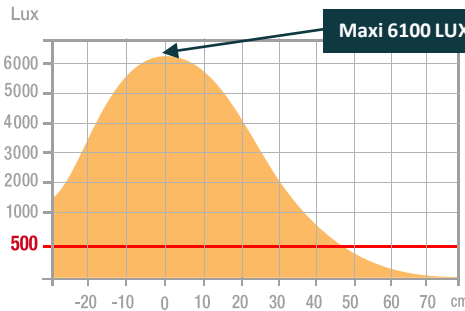

Warranty : 2 years
 Max height : 63 cm
 Min height : 20 cm
 Materials : aluminium

Features

Measurement in Lux on the work surface from a top view at 35 cm :

> 500 Lux

< 500 Lux

Measurement in Lux on the work surface from a side view at 35 cm :

> 500 Lux

< 500 Lux

Measurement in nanometers of the light spectrum :

- 0 No-risk
- 1 Low-risk
- 2 Moderate-risk
- 3 High-risk

SAP. code	400188588	400188589
EAN code	3595560040704	3595560040735
Colors	Black	Metal grey
Luminous flux (Lm)	2370	2370
Lux (Lx)	6100 at 35 cm	6100 at 35 cm
Energy efficiency (Lm/W)	103	103
Color temperature (K)	3000 / 3500 / 4000 / 4200 / 5000	3000 / 3500 / 4000 / 4200 / 5000
CRI	83	83
Source lifespan (h)	50 000	50 000
Energy consumed (kWh/1000 h)	23	23
USB port	No	No
Induction charger	No	No
Net weight (kg)	1.12	1.12