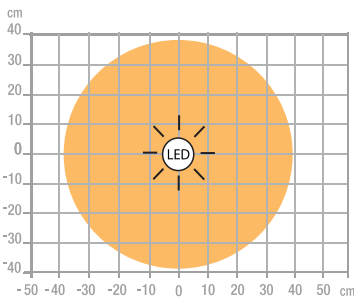

ZENITH

- **Optimized lighting** : its rotating, sliding arm lets you direct the light with a simple movement, for perfect luminosity in the blink of an eye.
- **Settings**: easy to use and quick to access (located on the head), the touch-sensitive buttons provide a smooth, practical experience for adjusting the lighting to suit your preferences. You can adjust the light intensity and color temperature.
- **Color temperature variation** : adapt your lighting to suit your mood, whether you're relaxing, reading or working.
- **Design** : with its ultra-modern look and uniform lighting, ZENITH brings a touch of elegance to your space.
- **Practical** : this clip-on lamp saves space on your desk.
- **Smart** : ZENITH has a 30 or 60-minute timer that automatically sets the lamp to go out, saving energy in the process.

Warranty : 2 years
 Max height : 63 cm
 Min height : 20 cm
 Materials : aluminium

Features

Measurement in Lux on the work surface from a top view at 35 cm :

> 500 Lux

< 500 Lux

Measurement in Lux on the work surface from a side view at 35 cm :

> 500 Lux

< 500 Lux

Measurement in nanometers of the light spectrum :

- 0 No-risk
- 1 Low-risk
- 2 Moderate-risk
- 3 High-risk

SAP. code	400188588	400188589
EAN code	3595560040704	3595560040735
Colors	Black	Metal grey
Luminous flux (Lm)	2370	2370
Lux (Lx)	6100 at 35 cm	6100 at 35 cm
Energy efficiency (Lm/W)	103	103
Color temperature (K)	3000 / 3500 / 4000 / 4200 / 5000	3000 / 3500 / 4000 / 4200 / 5000
CRI	83	83
Source lifespan (h)	50 000	50 000
Energy consumed (kWh/1000 h)	23	23
USB port	No	No
Induction charger	No	No
Net weight (kg)	1.12	1.12