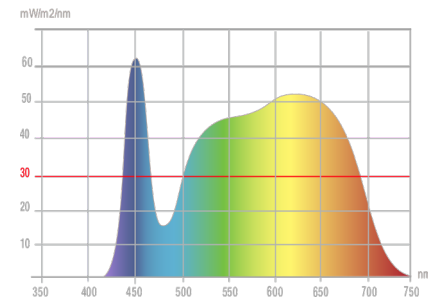

Warranty : 2 years
 Max height : 63 cm
 Min height : 20 cm
 Materials : aluminium

Features

Measurement in Lux on the work surface from a top view at 35 cm :

> 500 Lux

< 500 Lux

Measurement in Lux on the work surface from a side view at 35 cm :

> 500 Lux

< 500 Lux

Measurement in nanometers of the light spectrum :

- 0 No-risk
- 1 Low-risk
- 2 Moderate-risk
- 3 High-risk

SAP. code	400188588	400188589
EAN code	3595560040704	3595560040735
Colors	Black	Metal grey
Luminous flux (Lm)	2370	2370
Lux (Lx)	6100 at 35 cm	6100 at 35 cm
Energy efficiency (Lm/W)	103	103
Color temperature (K)	3000 / 3500 / 4000 / 4200 / 5000	3000 / 3500 / 4000 / 4200 / 5000
CRI	83	83
Source lifespan (h)	50 000	50 000
Energy consumed (kWh/1000 h)	23	23
USB port	No	No
Induction charger	No	No
Net weight (kg)	1.12	1.12