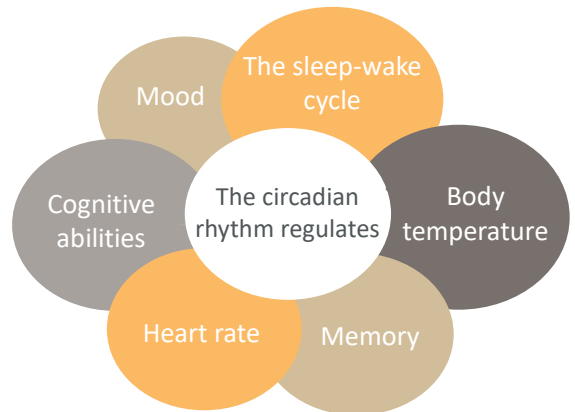

OUR EXPERTISE

Task lighting

In the office, we are often exposed to constant artificial lighting. Poor lighting quality can lead to headaches, sleep disturbances, and decreased concentration. According to a recent study, only 34% of workspaces achieve the recommended illuminance level of 500 lux by Occupational Medicine, in accordance with DIN EN 12464-1* standard. Task lighting is frequently used to provide additional brightness when the primary lighting is insufficient.

* Standard setting the limits that workplace lighting must adhere to.

Dynamic lighting : a source of well-being

Having appropriate dynamic lighting is essential to be effective in your daily activities and to avoid the harmful effects of poor lighting. Improved productivity, increased dynamism, and a positive mood are the results. Therefore, each individual should pay special attention to their circadian rhythm, a biological cycle that controls various physiological processes and is influenced by light over a 24-hour period.