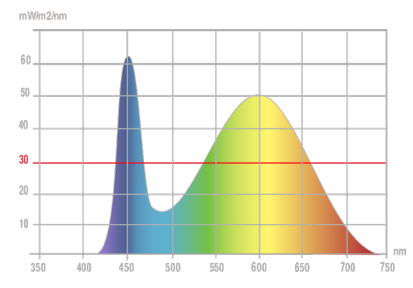

## Features

Measurement in Lux on the work surface from a top view at 40 cm :

> 500 Lux

< 500 Lux

Measurement in Lux on the work surface from a side view at 40 cm :

> 500 Lux

< 500 Lux

Measurement in nanometers of the light spectrum