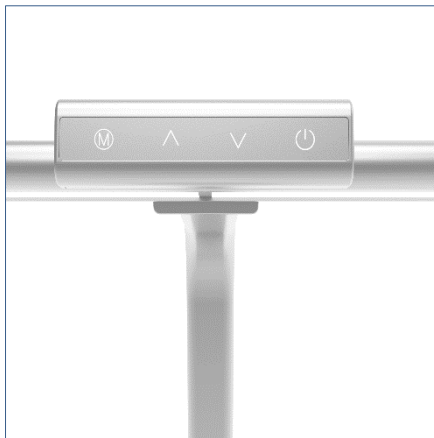

STRATA BASE white

Explore new heights of elegance and sophistication with STRATA BASE, where form meets function to create a perfect balance between modernity and timelessness.