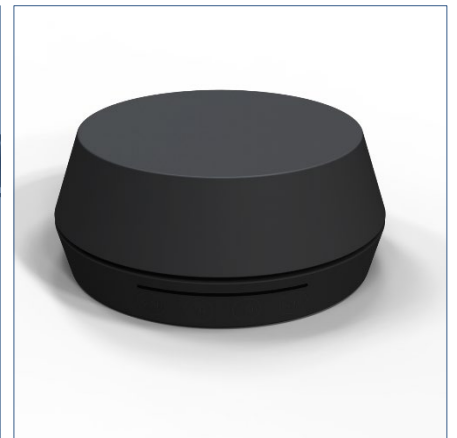

UNILUX

---

STRATA BASE black

# STRATA BASE black

Explore new heights of elegance and sophistication with STRATA BASE, where form meets function to create a perfect balance between modernity and timelessness.

# STRATA BASE white

Explore new heights of elegance and sophistication with STRATA BASE, where form meets function to create a perfect balance between modernity and timelessness.

# STRATA BASE black

- **High luminous amplitude** : 66 cm wide, its textured diffuser provides high-quality lighting for excellent visual comfort by limiting glare with its EYE-CARING system.
- **Modern design** : its sleek, streamlined shape will enhance your desk. The quality and finish of its materials make it a stylish, airy object that will fit perfectly into your workspace.
- **Settings** : easy to use and quick to access (located on the head), the touch-sensitive buttons provide a smooth and practical experience to adjust the lighting to your preferences. You can adjust light intensity and color temperature.
- **Smart** : the first model on the market in Europe equipped with a wireless remote control, allowing you to adjust the lighting from anywhere in your workspace.
- **Clever** : STRATA Base has a memory function for light intensity and color temperature. Thanks to its 4 TIMER functions, you can also save energy.
- **USB port type-A** : you can charge your smartphone via its USB port.