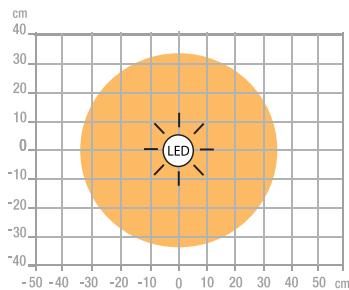

# STRATA BASE black

- **High luminous amplitude** : 66 cm wide, its textured diffuser provides high-quality lighting for excellent visual comfort by limiting glare with its EYE-CARING system.
- **Modern design** : its sleek, streamlined shape will enhance your desk. The quality and finish of its materials make it a stylish, airy object that will fit perfectly into your workspace.
- **Settings** : easy to use and quick to access (located on the head), the touch-sensitive buttons provide a smooth and practical experience to adjust the lighting to your preferences. You can adjust light intensity and color temperature.
- **Smart** : the first model on the market in Europe equipped with a wireless remote control, allowing you to adjust the lighting from anywhere in your workspace.
- **Clever** : STRATA Base has a memory function for light intensity and color temperature. Thanks to its 4 TIMER functions, you can also save energy.
- **USB port type-A** : you can charge your smartphone via its USB port.

**Warranty** : 2 years  
**Max height** : 60 cm  
**Min height** : 40 cm  
**Materials** : aluminium / ABS / silicon

## Features

Measurement in Lux on the work surface from a top view at 40 cm :

> 500 Lux

< 500 Lux

Measurement in Lux on the work surface from a side view at 40 cm :

> 500 Lux

< 500 Lux

Measurement in nanometers of the light spectrum