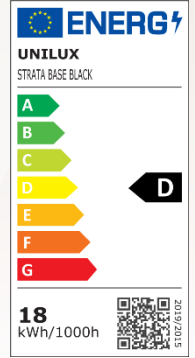

ENVIRONMENT

UNILUX focuses on sustainable development and takes concrete measures to reduce its environmental footprint and best meet the evolving expectations of its consumers.

We are notably committed to reduce our greenhouse gas emissions by 29% between 2021 and 2030 in response to the "Net Zero Carbon Emissions by 2050" challenge. Eco-design, emissions reduction and continuous improvement are at the core of our concerns.