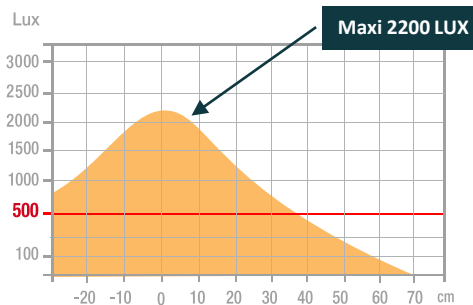

## Features

Measurement in Lux on the work surface from a top view at 40 cm :

> 500 Lux

< 500 Lux

Measurement in Lux on the work surface from a side view at 40 cm :

> 500 Lux

< 500 Lux

Measurement in nanometers of the light spectrum