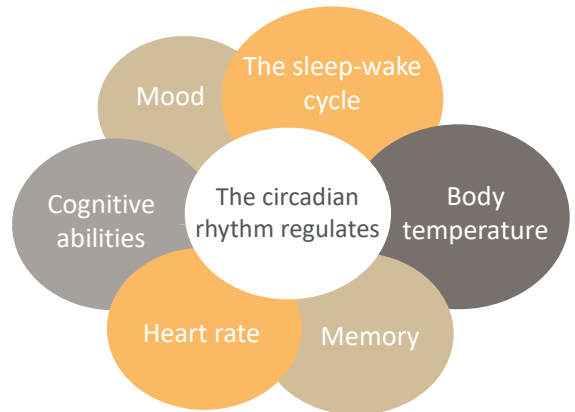

Dynamic lighting : a source of well-being

Having appropriate dynamic lighting is essential to be effective in your daily activities and to avoid the harmful effects of poor lighting. Improved productivity, increased dynamism, and a positive mood are the results. Therefore, each individual should pay special attention to their circadian rhythm, a biological cycle that controls various physiological processes and is influenced by light over a 24-hour period.