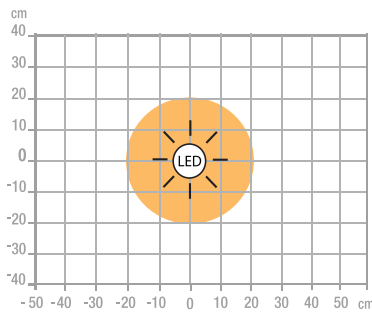

UNILUX

SUNSET

SUNSET

Illuminate your moments with the SUNSET lamp, a captivating source of light that evokes the warmth and beauty of a sunset, creating a soothing ambience in your space.

SUNSET

- **Adjustment:** thanks to its 360° rotating magnetic ball, it's easier than ever to adjust the direction of the light with SUNSET.
- **Power supply :** this lamp has a rechargeable 1800 mAh battery that promises up to 4 hours of maximum brightness, all tucked away inside its head.
- **Settings:** with its touch-sensitive ON/OFF button, you can adjust the lighting to suit your needs with a single touch, whether for light intensity (3 levels) or color temperature.
- **Color temperature variation :** adapt the color temperature for each activity, whether resting, reading or working.
- **Design :** its refined design, combining a cylindrical head with a slim pole on a round metal base, blends in perfectly with any décor.
- **Non-slip :** the non-slip glides protect your desk from scratches, so you can use it with complete peace of mind.

Warranty : 2 years
Recharging time : 2.5h
Using time : 3,5 h with max intensity and 6 h with min intensity
Max height: 35cm
Min height: 30 cm
Materials : metal / ABS plastic

Features

Measurement in Lux on the work surface from a top view at 30 cm :

> 500 Lux

< 500 Lux

Measurement in Lux on the work surface from a side view at 30 cm :

> 500 Lux

< 500 Lux

Measurement in nanometers of the light spectrum :

- 0 No-risk
- 1 Low-risk
- 2 Moderate-risk
- 3 High-risk