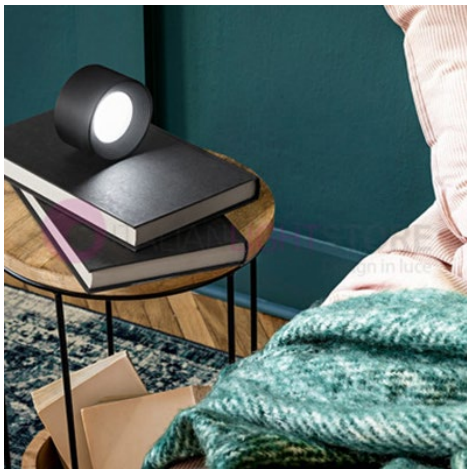

UNILUX

SUNSET

SUNSET

Illuminate your moments with the SUNSET lamp, a captivating source of light that evokes the warmth and beauty of a sunset, creating a soothing ambience in your space.

SUNSET

- **Adjustment:** thanks to its 360° rotating magnetic ball, it's easier than ever to adjust the direction of the light with SUNSET.
- **Power supply :** this lamp has a rechargeable 1800 mAh battery that promises up to 4 hours of maximum brightness, all tucked away inside its head.
- **Settings:** with its touch-sensitive ON/OFF button, you can adjust the lighting to suit your needs with a single touch, whether for light intensity (3 levels) or color temperature.
- **Color temperature variation :** adapt the color temperature for each activity, whether resting, reading or working.
- **Design :** its refined design, combining a cylindrical head with a slim pole on a round metal base, blends in perfectly with any décor.
- **Non-slip :** the non-slip glides protect your desk from scratches, so you can use it with complete peace of mind.

Warranty : 2 years
Recharging time : 2.5h
Using time : 3,5 h with max intensity and 6 h with min intensity
Max height: 35cm
Min height: 30 cm
Materials : metal / ABS plastic

Features

Measurement in Lux on the work surface from a top view at 30 cm :