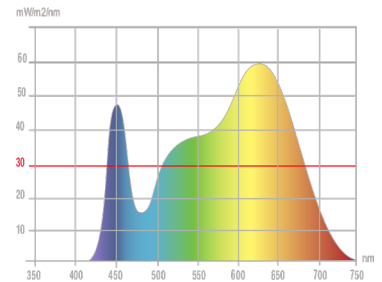

> 500 Lux

< 500 Lux

Measurement in Lux on the work surface from a side view at 30 cm :

> 500 Lux

< 500 Lux

Measurement in nanometers of the light spectrum :

- 0 No-risk
- 1 Low-risk
- 2 Moderate-risk
- 3 High-risk