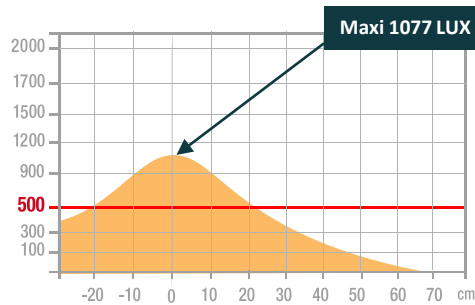

Warranty : 2 years
Recharging time : 2.5h
Using time : 3,5 h with max intensity and 6 h with min intensity
Max height: 35cm
Min height: 30 cm
Materials : metal / ABS plastic

Features

Measurement in Lux on the work surface from a top view at 30 cm :

> 500 Lux

< 500 Lux

Measurement in Lux on the work surface from a side view at 30 cm :

> 500 Lux

< 500 Lux

Measurement in nanometers of the light spectrum :

- 0 No-risk
- 1 Low-risk
- 2 Moderate-risk
- 3 High-risk