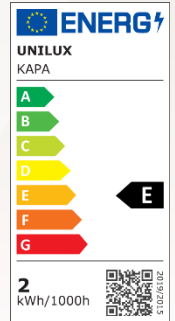

ENVIRONMENT

UNILUX focuses on sustainable development and takes concrete measures to reduce its environmental footprint and best meet the evolving expectations of its consumers.

We are notably committed to reduce our greenhouse gas emissions by 29% between 2021 and 2030 in response to the "Net Zero Carbon Emissions by 2050" challenge. Eco-design, emissions reduction and continuous improvement are at the core of our concerns.