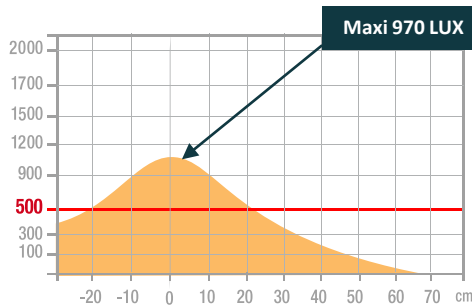

Warranty : 2 years
Max height : 40 cm
Min height : 30 cm
Materials : ABS plastic / aluminium

Features

Measurement in Lux on the work surface from a top view at 30 cm :

> 500 Lux

< 500 Lux

Measurement in Lux on the work surface from a side view at 30 cm :

> 500 Lux

< 500 Lux

Measurement in nanometers of the light spectrum

- 0 No-risk
- 1 Low-risk
- 2 Moderate-risk
- 3 High-risk

SAP. code	400188811
EAN code	3595560041046
Color	Black
Luminous flux (Lm)	905
Lux (Lx)	970 at 30 cm
Energy efficiency (Lm/W)	90
Color temperature (K)	3000 / 3500 / 4000 / 5000 / 6000
CRI	83
Source lifespan (h)	50 000
Energy consumed (kWh/1000 h)	5
USB port	Yes (x 2)
Induction charger	No
Net weight (kg)	0.57