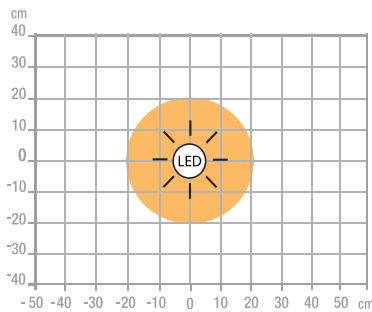

Warranty : 2 years
Max height : 40 cm
Min height : 30 cm
Materials : ABS plastic / aluminium

Features

Measurement in Lux on the work surface from a top view at 30 cm :

> 500 Lux

< 500 Lux

Measurement in Lux on the work surface from a side view at 30 cm :

> 500 Lux

< 500 Lux

Measurement in nanometers of the light spectrum

- 0 No-risk
- 1 Low-risk
- 2 Moderate-risk
- 3 High-risk

SAP. code	400188811
EAN code	3595560041046
Color	Black
Luminous flux (Lm)	905
Lux (Lx)	970 at 30 cm
Energy efficiency (Lm/W)	90
Color temperature (K)	3000 / 3500 / 4000 / 5000 / 6000
CRI	83
Source lifespan (h)	50 000
Energy consumed (kWh/1000 h)	5
USB port	Yes (x 2)
Induction charger	No
Net weight (kg)	0.57