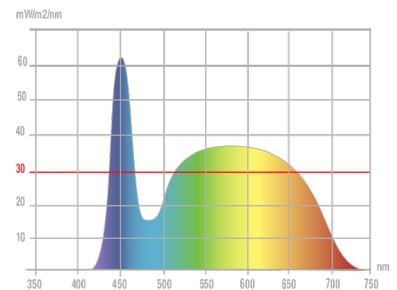

Warranty : 2 years
Max height : 40 cm
Min height : 30 cm
Materials : ABS plastic / aluminium

Features

Measurement in Lux on the work surface from a top view at 30 cm :

> 500 Lux

< 500 Lux

Measurement in Lux on the work surface from a side view at 30 cm :

> 500 Lux

< 500 Lux

Measurement in nanometers of the light spectrum

- 0 No-risk
- 1 Low-risk
- 2 Moderate-risk
- 3 High-risk

SAP. code	400188811
EAN code	3595560041046
Color	Black
Luminous flux (Lm)	905
Lux (Lx)	970 at 30 cm
Energy efficiency (Lm/W)	90
Color temperature (K)	3000 / 3500 / 4000 / 5000 / 6000
CRI	83
Source lifespan (h)	50 000
Energy consumed (kWh/1000 h)	5
USB port	Yes (x 2)
Induction charger	No
Net weight (kg)	0.57