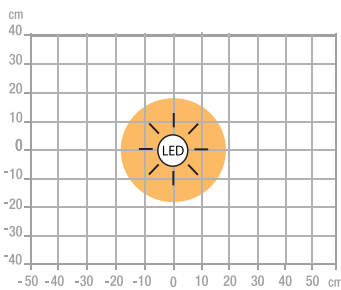

Warranty : 2 years
Max height : 33 cm
Min height : 33 cm
Materials : metal / ABS plastic

Features

Measurement in Lux on the work surface from a top view at 26 cm :

> 500 Lux
< 500 Lux

Measurement in Lux on the work surface from a side view at 26 cm :

> 500 Lux
< 500 Lux

Measurement in nanometers of the light spectrum :

SAP. code	400188806
EAN code	3595560040889
Color	Black
Luminous flux (Lm)	208
Lux (Lx)	800 at 26 cm
Energy efficiency (Lm/W)	105
Color temperature (K)	3000 / 4500 / 6000
CRI	89
Source lifespan (h)	50 000
Energy consumed (kWh/1000 h)	2
USB port	No
Induction charger	No
Net weight (kg)	0.5