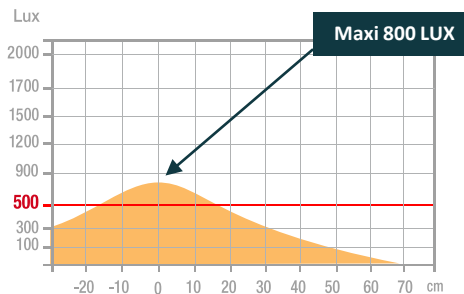

Warranty : 2 years
Max height : 33 cm
Min height : 33 cm
Materials : metal / ABS plastic

Features

Measurement in Lux on the work surface from a top view at 26 cm :

> 500 Lux
< 500 Lux

Measurement in Lux on the work surface from a side view at 26 cm :

> 500 Lux
< 500 Lux

Measurement in nanometers of the light spectrum :

SAP. code	400188806
EAN code	3595560040889
Color	Black
Luminous flux (Lm)	208
Lux (Lx)	800 at 26 cm
Energy efficiency (Lm/W)	105
Color temperature (K)	3000 / 4500 / 6000
CRI	89
Source lifespan (h)	50 000
Energy consumed (kWh/1000 h)	2
USB port	No
Induction charger	No
Net weight (kg)	0.5