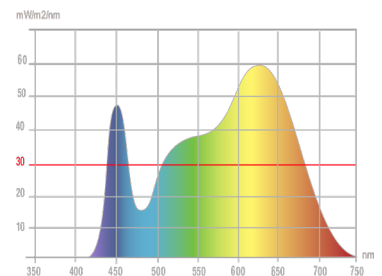

Warranty : 2 years
Max height : 33 cm
Min height : 33 cm
Materials : metal / ABS plastic

Features

Measurement in Lux on the work surface from a top view at 26 cm :

> 500 Lux
< 500 Lux

Measurement in Lux on the work surface from a side view at 26 cm :

> 500 Lux
< 500 Lux

Measurement in nanometers of the light spectrum :

SAP. code	400188806
EAN code	3595560040889
Color	Black
Luminous flux (Lm)	208
Lux (Lx)	800 at 26 cm
Energy efficiency (Lm/W)	105
Color temperature (K)	3000 / 4500 / 6000
CRI	89
Source lifespan (h)	50 000
Energy consumed (kWh/1000 h)	2
USB port	No
Induction charger	No
Net weight (kg)	0.5