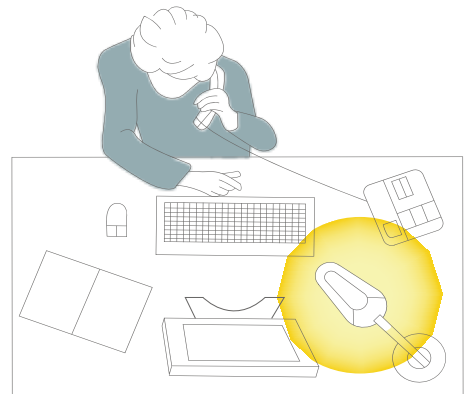

Our tips to light up your workspace :

- Position your desk near windows to benefit from natural daylight and reduce eye fatigue.
- Ensure that the lamp head is positioned at least 35 cm above the work surface.
- Place the lamp on the opposite side of the hand that holds the mouse or writes.
- Position the lamp for easy adjustment.
- Ensure that your lamp is placed to avoid glare on screens and prevent direct glare in your field of vision.