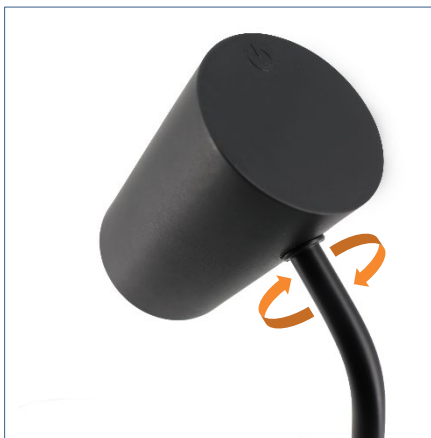

UNILUX

KATZ

Discover the perfect light at your fingertips with our KATZ adjustable touch lamp, offering a variety of intensities to light up your space according to your needs.

- **Adjustable** : its swivel head lets you adjust the direction of the light, providing accurate illumination tailored to your needs.
- **Settings** : with its touch-sensitive ON/OFF button, adjusting your lighting has never been so quick and easy, offering a seamless experience for modulating brightness (on 3 levels) and color temperature with a single gesture.
- **Design** : its elegant, uncluttered look blends harmoniously with any décor.
- **Non-slip** : the non-slip glides protect your desk from scratches in all circumstances.
- **Practical** : with its built-in USB cable, recharging is child's play.
- **Quality** : the metal base and tube make it a quality lamp.

Warranty : 2 years
Max height : 33 cm
Min height : 33 cm
Materials : metal / ABS plastic

Features

Measurement in Lux on the work surface from a top view at 26 cm :

> 500 Lux
< 500 Lux

Measurement in Lux on the work surface from a side view at 26 cm :