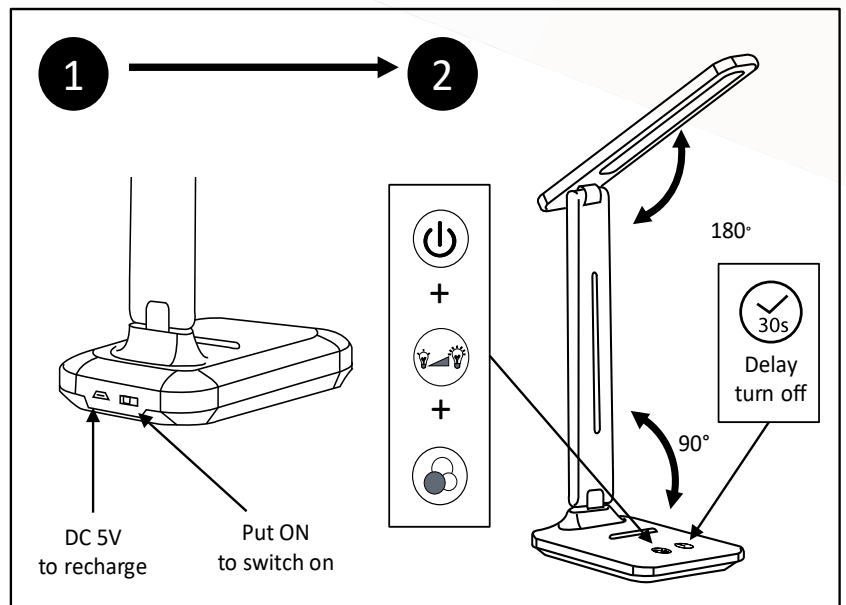

USER GUIDE

i x1 1 min ??? www.my-unilux.com	FR : Source lumineuse remplaçable (LED uniquement) par un professionnel EN : Replaceable (LED only) light source by a professional DE : Auswechselbare (nur LED) Lichtquelle durch einen Fachmann ES : Fuente de luz reemplazable (sólo LED) por un profesional IT : Sorgente luminosa sostituibile (solo LED) da un professionista DK : Udskiftelig (kun LED) lyskilde af en professionel NL : Verwisselbare (alleen LED) lichtbron door een vakman SE : Utbytbar ljuskälla (endast LED) av en professionell FI : Vaihdeettava (vain LED) valonlähde ammattilaisen toimesta. NO : Utskiftbar (kun LED) lyskilde av en profesjonell PL : Wymienialne (tylko LED) źródło światła przez profesjonalistę PT : Fonte de luz substituível (apenas s LED) por um profissional	A x1 B x1

Dimmer switch increase or decrease brightness

3 colors temperature adjustable

1- Power on lithium battery inside

&

2- Power on USB port to switch on or recharge lithium battery inside