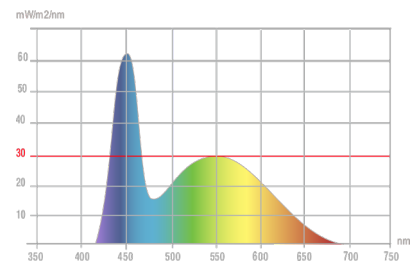

## Features

Measurement in Lux on the work surface from a top view at 30 cm :

> 500 Lux

< 500 Lux

Measurement in Lux on the work surface from a side view at 30 cm :

> 500 Lux

< 500 Lux

Measurement in nanometers of the light spectrum :