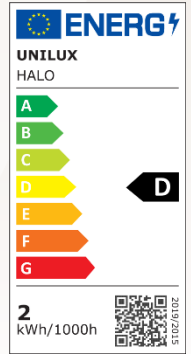

ENVIRONMENT

UNILUX focuses on sustainable development and takes concrete measures to reduce its environmental footprint and best meet the evolving expectations of its consumers.

We are notably committed to reduce our greenhouse gas emissions by 29% between 2021 and 2030 in response to the "Net Zero Carbon Emissions by 2050" challenge. Eco-design, emissions reduction and continuous improvement are at the core of our concerns.