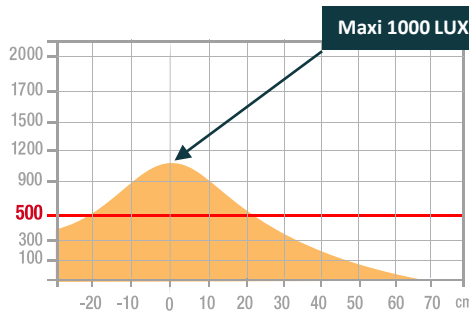

## Features

Measurement in Lux on the work surface from a top view at 30 cm :

> 500 Lux

< 500 Lux

Measurement in Lux on the work surface from a side view at 30 cm :

> 500 Lux

< 500 Lux

Measurement in nanometers of the light spectrum :