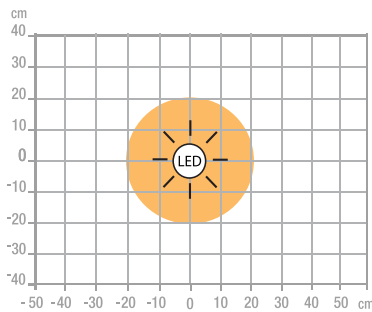

## Features

Measurement in Lux on the work surface from a top view at 30 cm :

> 500 Lux

< 500 Lux

Measurement in Lux on the work surface from a side view at 30 cm :

> 500 Lux

< 500 Lux

Measurement in nanometers of the light spectrum :