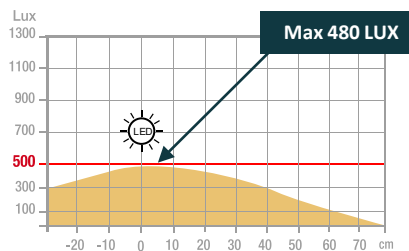

Warranty: 2 years
Materials: ABS plastic and aluminum

Professional replaceable light source (LED only)

Characteristics

Measurement in Lux on the worktop view at 25 cm:

> 500 Lux

< 500 Lux

Lux measurement on the work surface in profile view at 25 cm:

Measurement in nanometers of the light spectrum

- 0 No-risk
- 1 Low-risk
- 2 Moderate-risk
- 3 High-risk

SAP no.	400153723
EAN code	3595560031887
Colors	Black
Luminous flow	145
Lux at 35cm	480
Lm/W	24
Color T* (K)	3000 / 3700 / 3800
CRI	>80
Source Lifetime (h)	30 000
Energy consumption (kWh/1000 h)	6
USB Port	No
Inductive charger	No
Net weight (kg)	0,36