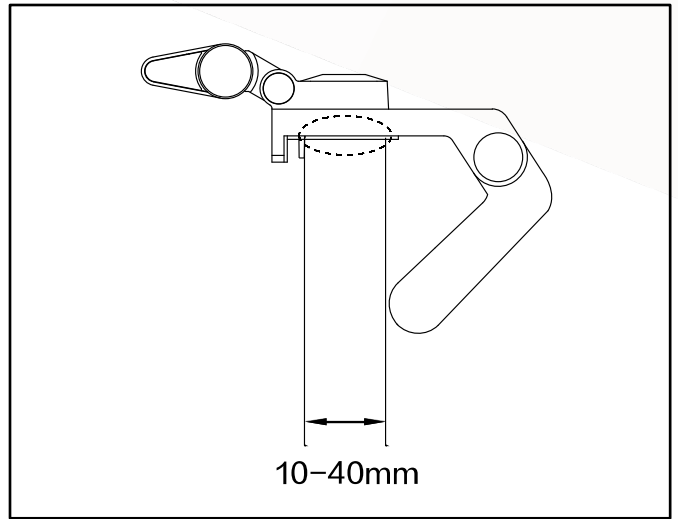

USER GUIDE

i

x1

1 min

www.my-unilux.com

⚙️

(A) x1

(B) x1