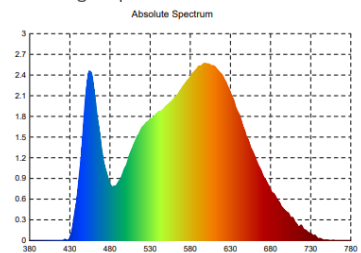

Measurement in nanometers of the light spectrum

- 0 No-risk
- 1 Low-risk
- 2 Moderate-risk
- 3 High-risk

SAP no.	400153723
EAN code	3595560031887
Colors	Black
Luminous flow	145
Lux at 35cm	480
Lm/W	24
Color T* (K)	3000 / 3700 / 3800
CRI	>80
Source Lifetime (h)	30 000
Energy consumption (kWh/1000 h)	6
USB Port	No
Inductive charger	No
Net weight (kg)	0,36