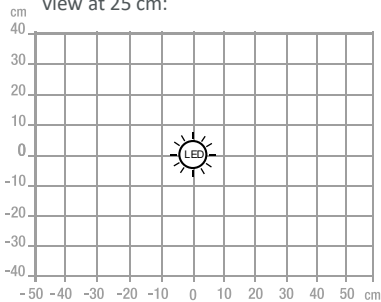

Characteristics

Measurement in Lux on the worktop view at 25 cm: