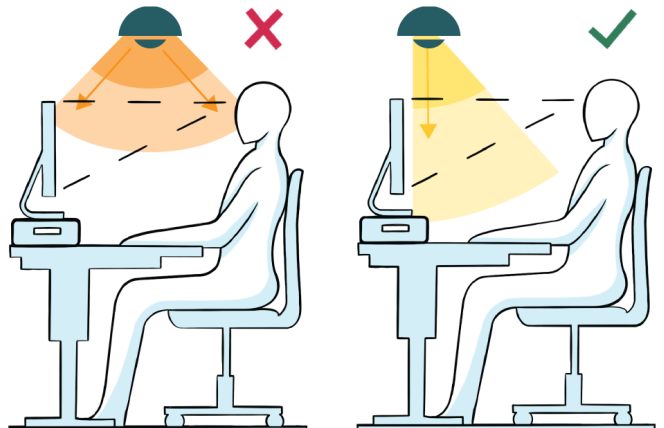

Energy class

OUR EXPERTISE

Asymmetrical lighting: reduce eyestrain!

A desk lamp with symmetrical lighting distributes the light evenly over the work surface. This can be an advantage for conference tables, shops and reception areas. However, when you move your gaze from a brightly lit area to a dark one, your pupil will contract and then dilate, causing eye strain that can translate into tingling eyes and headaches. To prevent this, we recommend an asymmetrically illuminated lamp.

It uses internal reflectors to direct the light so that it shines on a larger surface area. This makes it possible to illuminate the keyboard and work documents in front of your screen without causing unpleasant reflections or glare on the screen, while limiting light contrasts, which are sources of eye fatigue.