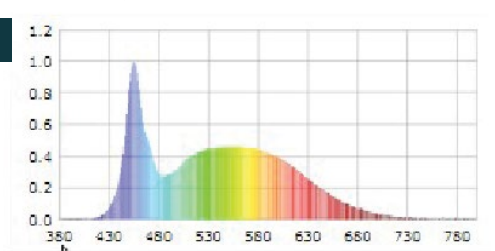

Warranty: 2 years
 Height maxi: 43 cm/ height mini: 39 cm
 Materials: metal base/ aluminium arm/ ABS plastic head

Professional replaceable light source (LED only)

Characteristics

Measurement in Lux on the worktop view at 35 cm:

> 500 Lux

< 500 Lux

Measurement in Lux on the worktop in profile view at 35 cm:

Measurement in nanometers of the light spectrum

- 0 No-risk
- 1 Low-risk
- 2 Moderate-risk
- 3 High-risk

SAP no.	400165038
EAN code	3595560034475
Color	White
Luminous flow	690
Lux at 35cm	1325
Lm/W	99
Color T* (K)	3000K à 6500K
CRI	>83
Source lifetime (h)	20 000
Energy consumption (kWh/1000 h)	7
USB Port	No
Inductive charger	No
Net weight (kg)	0,86