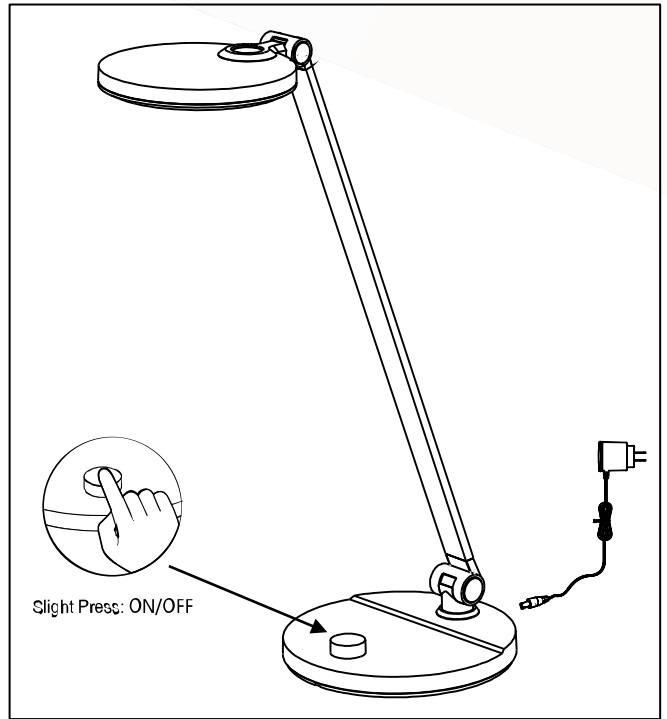

USER GUIDE

i

x1 1 min

www.my-unilux.com

+

(A) x1 (B) x1