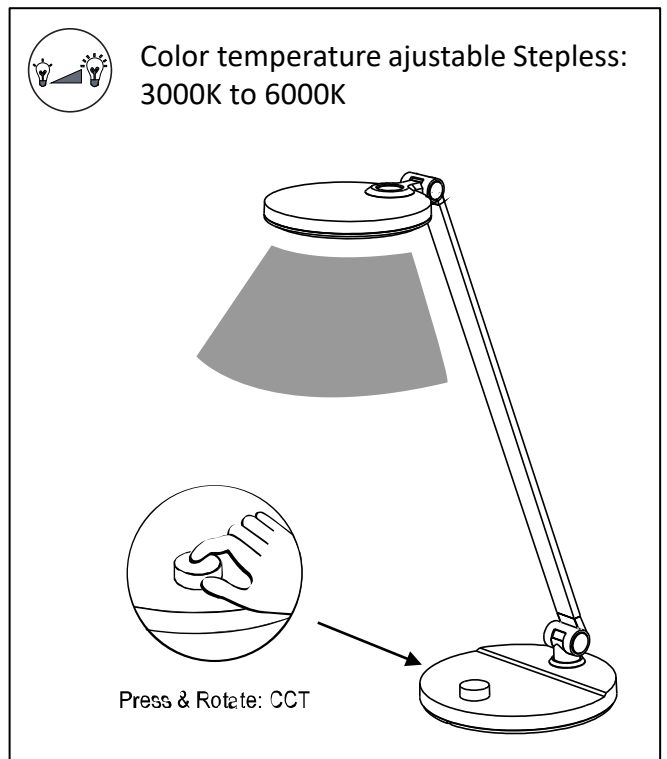

USER GUIDE

i

x1 1 min

www.my-unilux.com

+

(A) x1 (B) x1