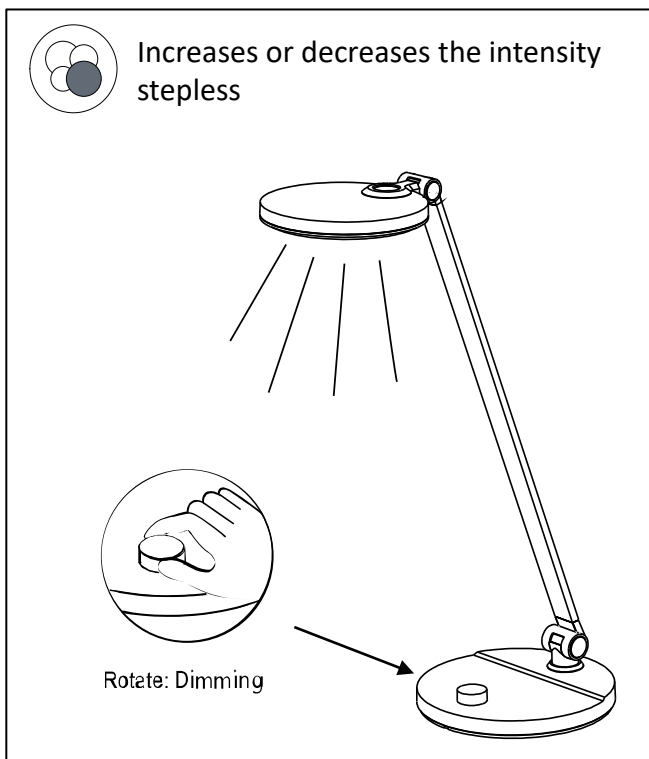

USER GUIDE

i

x1 1 min

www.my-unilux.com

+

(A) x1 (B) x1