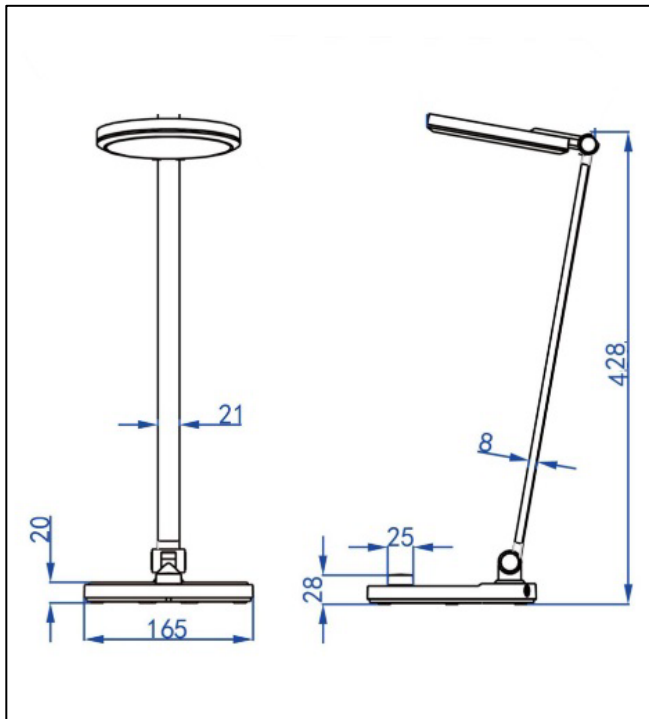

Warranty: 2 years
 Height maxi: 43 cm/ height mini: 39 cm
 Materials: metal base/ aluminium arm/ ABS plastic head

Professional replaceable light source (LED only)

Characteristics

Measurement in Lux on the worktop view at 35 cm:

> 500 Lux

< 500 Lux

Measurement in Lux on the worktop in profile view at 35 cm:

Measurement in nanometers of the light spectrum

- 0 No-risk
- 1 Low-risk
- 2 Moderate-risk
- 3 High-risk

SAP no.	400165038
EAN code	3595560034475
Color	White
Luminous flow	690
Lux at 35cm	1325
Lm/W	99
Color T* (K)	3000K à 6500K
CRI	>83
Source lifetime (h)	20 000
Energy consumption (kWh/1000 h)	7
USB Port	No
Inductive charger	No
Net weight (kg)	0,86

USER GUIDE

i

x1 1 min

 www.my-unilux.com

+

(A) x1 (B) x1

30 products available on pCon Planner

You will be able to obtain data on many UNILUX or OFML standard products and integrate them quickly and easily into 3D space layouts via pCon.