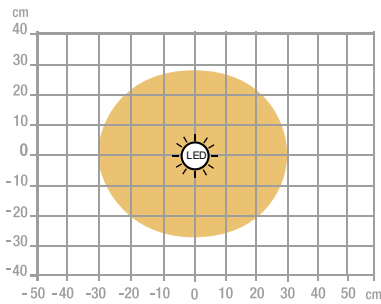

Warranty: 2 years
 Height maxi: 43 cm/ height mini: 39 cm
 Materials: metal base/ aluminium arm/ ABS plastic head

Professional replaceable light source (LED only)

Characteristics

Measurement in Lux on the worktop view at 35 cm:

> 500 Lux

< 500 Lux

Measurement in Lux on the worktop in profile view at 35 cm:

Measurement in nanometers of the light spectrum

- 0 No-risk
- 1 Low-risk
- 2 Moderate-risk
- 3 High-risk

SAP no.	400165038
EAN code	3595560034475
Color	White
Luminous flow	690
Lux at 35cm	1325
Lm/W	99
Color T* (K)	3000K à 6500K
CRI	>83
Source lifetime (h)	20 000
Energy consumption (kWh/1000 h)	7
USB Port	No
Inductive charger	No
Net weight (kg)	0,86