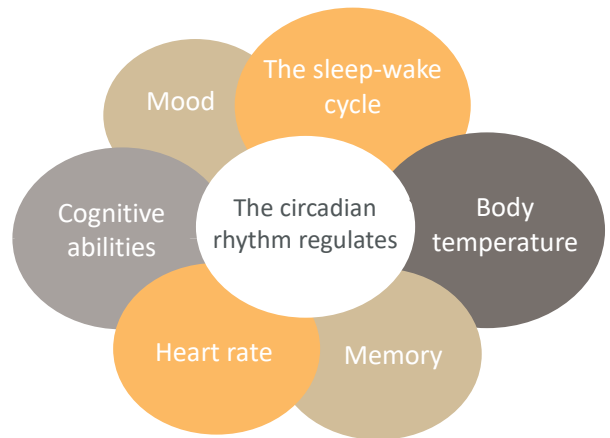

Energy class

OUR EXPERTISE

1-Why use accent lighting?

We are regularly subjected to constant artificial lighting in the office that does not take into account our biological rhythm. Poor lighting quality can cause headaches, sleep disorders, loss of concentration. According to a recent study, only 34% of offices reach the lighting level of 500 lux recommended by Occupational Medicine.

2-Biodynamic light: source of well-being!

An adapted biodynamic light that accompanies you on a daily basis is essential to be effective in your work, your projects in order to prevent any harmful consequences produced by poor lighting. Your productivity will be greatly improved, you will be more dynamic and in a better mood. This is the reason why each individual must carefully follow his "circadian rhythm". The circadian rhythm is a biological rhythm that governs a set of physiological processes in humans. It is regulated by light for 24 hours.