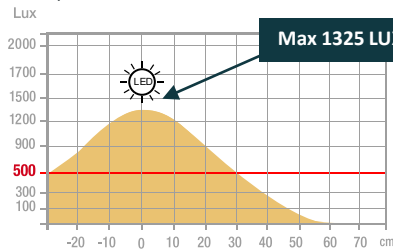

Warranty: 2 years
 Height maxi: 43 cm/ height mini: 39 cm
 Materials: metal base/ aluminium arm/ ABS plastic head

Professional replaceable light source (LED only)

Characteristics

Measurement in Lux on the worktop view at 35 cm:

> 500 Lux

< 500 Lux

Measurement in Lux on the worktop in profile view at 35 cm:

Measurement in nanometers of the light spectrum

- 0 No-risk
- 1 Low-risk
- 2 Moderate-risk
- 3 High-risk

SAP no.	400165038
EAN code	3595560034475
Color	White
Luminous flow	690
Lux at 35cm	1325
Lm/W	99
Color T* (K)	3000K à 6500K
CRI	>83
Source lifetime (h)	20 000
Energy consumption (kWh/1000 h)	7
USB Port	No
Inductive charger	No
Net weight (kg)	0,86