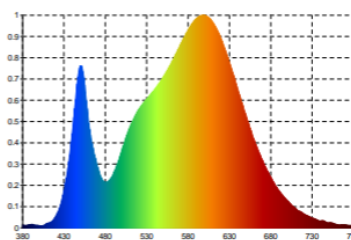

2 years warranty
 Height: 28 cm
 Materials: beech wood or oak wood base / white fabric lamp shade

End user replaceable light source (LED only)

Characteristics

Measurement in Lux on the worktop in top view at 35 cm:

> 500 Lux

< 500 Lux

Measurement in Lux on the worktop in profile view at 35 cm:

Measurement in nanometers of the light spectrum

- 0 No-risk
- 1 Low-risk
- 2 Moderate-risk
- 3 High-risk

SAP no.	400166604	400165090
EAN code	3595560036646	3595560034550
Colors	Oak	Beech
Luminous flow	594	594
Lux at 35cm	510	510
Lm/W	119	119
Color T° (K)	3000	3000
CRI	83	83
Source Lifetime (h)	50000	50000
Energy consumption (kWh/1000 h)	5	5
USB Port	No	No
Inductive charger	No	No
Net weight (kg)	0,86	0,86