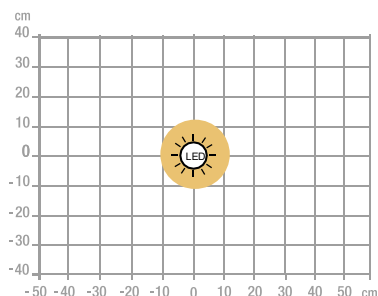

2 years warranty
 Height: 28 cm
 Materials: beech wood or oak wood base / white fabric lamp shade

End user replaceable light source (LED only)

Characteristics

Measurement in Lux on the worktop in top view at 35 cm:

> 500 Lux

< 500 Lux

Measurement in Lux on the worktop in profile view at 35 cm:

Measurement in nanometers of the light spectrum

- 0 No-risk
- 1 Low-risk
- 2 Moderate-risk
- 3 High-risk

SAP no.	400166604	400165090
EAN code	3595560036646	3595560034550
Colors	Oak	Beech
Luminous flow	594	594
Lux at 35cm	510	510
Lm/W	119	119
Color T° (K)	3000	3000
CRI	83	83
Source Lifetime (h)	50000	50000
Energy consumption (kWh/1000 h)	5	5
USB Port	No	No
Inductive charger	No	No
Net weight (kg)	0,86	0,86