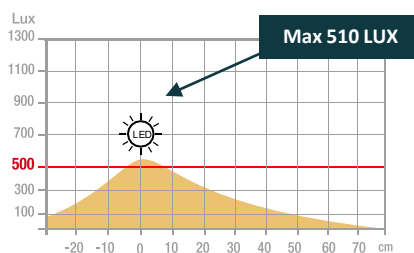

2 years warranty
 Height: 28 cm
 Materials: beech wood or oak wood base / white fabric lamp shade

End user replaceable light source (LED only)

Characteristics

Measurement in Lux on the worktop in top view at 35 cm:

> 500 Lux

< 500 Lux

Measurement in Lux on the worktop in profile view at 35 cm:

Measurement in nanometers of the light spectrum

- 0 No-risk
- 1 Low-risk
- 2 Moderate-risk
- 3 High-risk

SAP no.	400166604	400165090
EAN code	3595560036646	3595560034550
Colors	Oak	Beech
Luminous flow	594	594
Lux at 35cm	510	510
Lm/W	119	119
Color T° (K)	3000	3000
CRI	83	83
Source Lifetime (h)	50000	50000
Energy consumption (kWh/1000 h)	5	5
USB Port	No	No
Inductive charger	No	No
Net weight (kg)	0,86	0,86