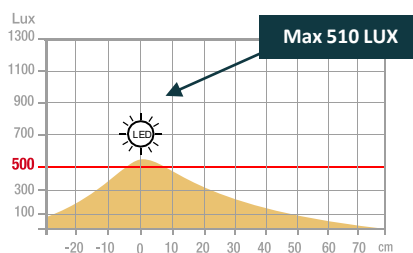

2 years warranty
 Height: 28 cm
 Materials: beech wood or oak wood base / white fabric lamp shade

End user replaceable light source (LED only)

Characteristics

Measurement in Lux on the worktop in top view at 35 cm:

> 500 Lux

< 500 Lux

Measurement in Lux on the worktop in profile view at 35 cm:

Max 510 LUX

Measurement in nanometers of the light spectrum

- 0 No-risk
- 1 Low-risk
- 2 Moderate-risk
- 3 High-risk

SAP no.	400166604	400165090
EAN code	3595560036646	3595560034550
Colors	Oak	Beech
Luminous flow	594	594
Lux at 35cm	510	510
Lm/W	119	119
Color T° (K)	3000	3000
CRI	83	83
Source Lifetime (h)	50000	50000
Energy consumption (kWh/1000 h)	5	5
USB Port	No	No
Inductive charger	No	No
Net weight (kg)	0,86	0,86