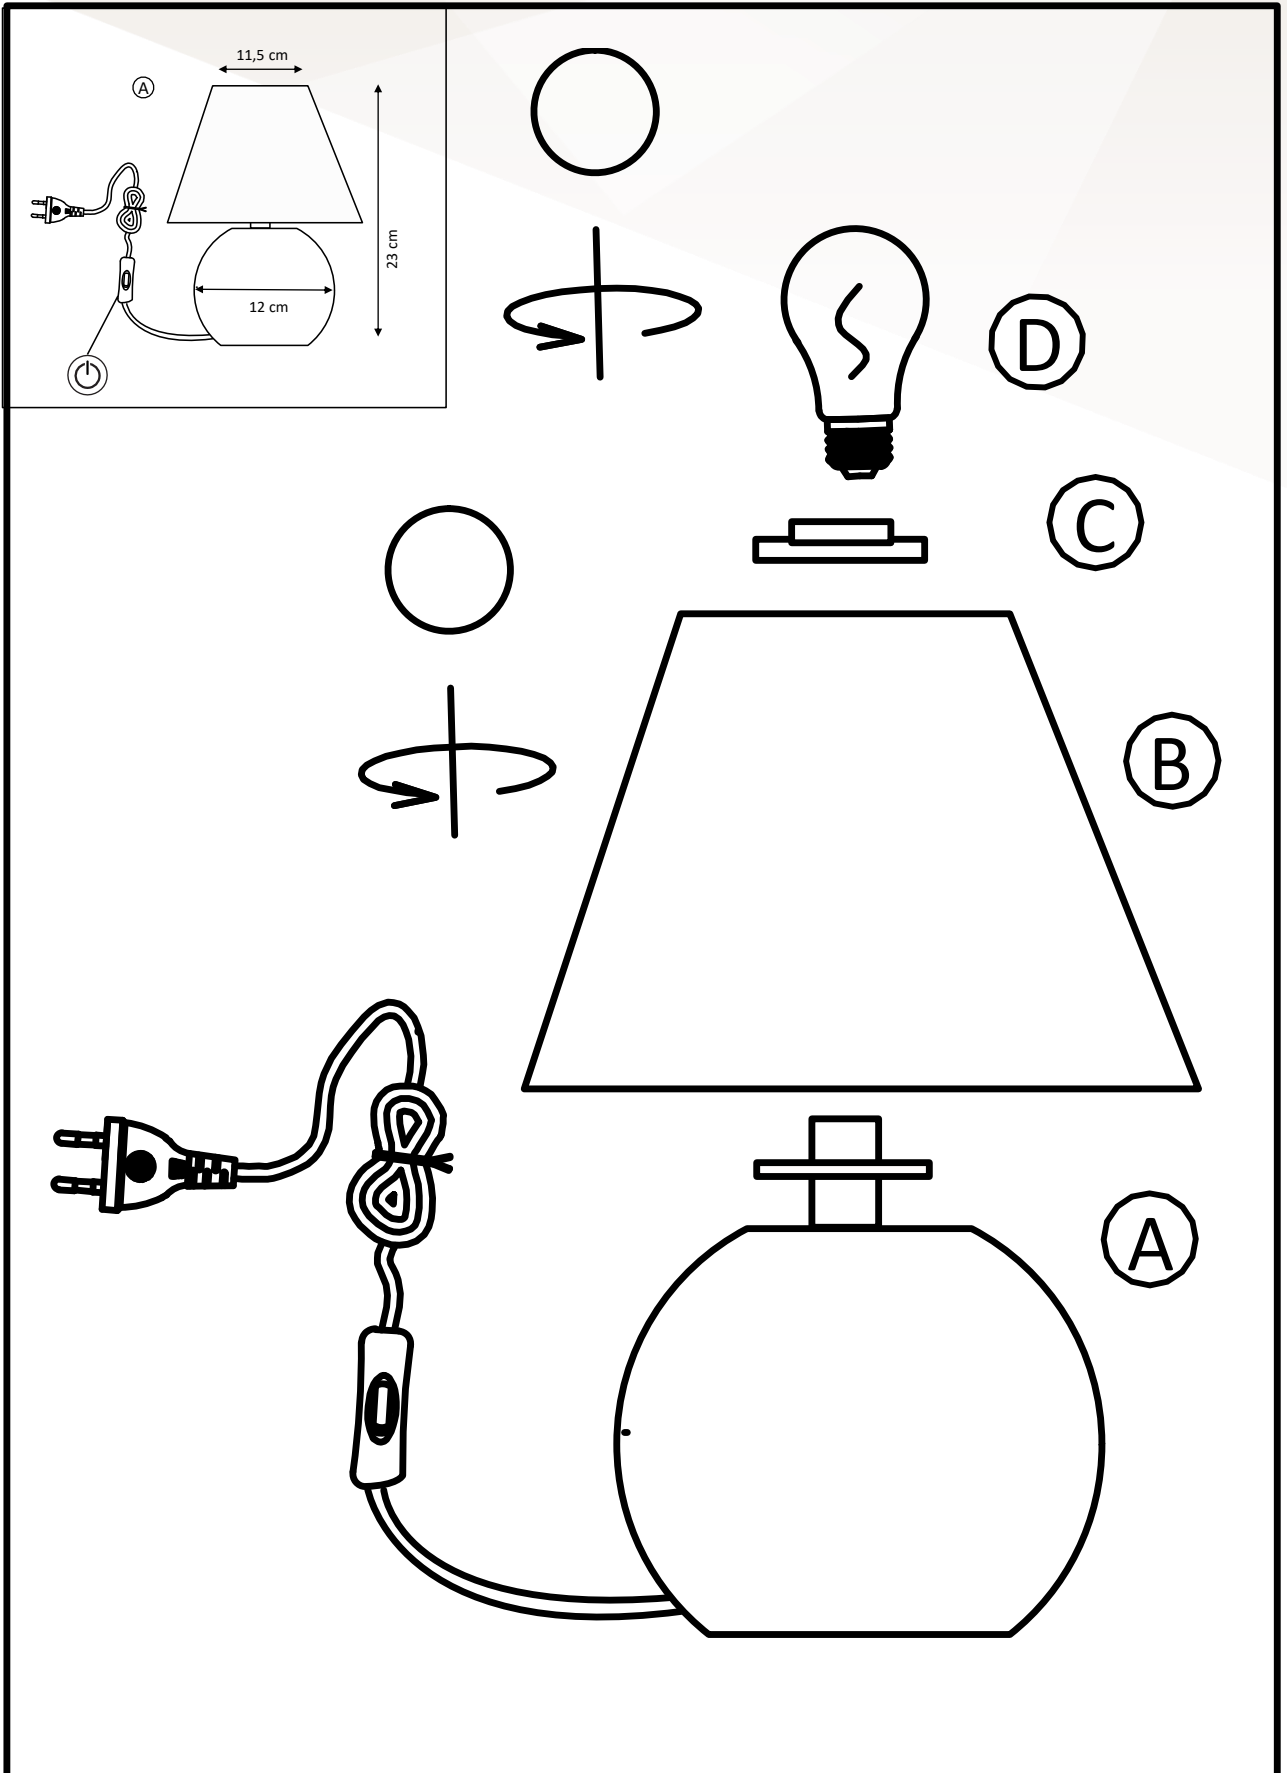

GUIDE D'UTILISATION