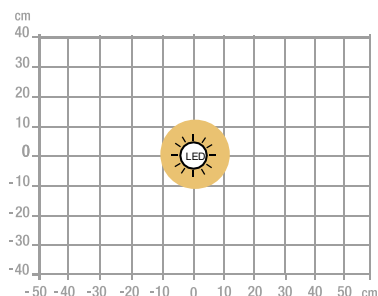

2 years warranty
 Height: 28 cm
 Materials: beech wood or oak wood base / white fabric lamp shade

End user replaceable light source (LED only)

Characteristics

Measurement in Lux on the worktop in top view at 35 cm:

> 500 Lux

< 500 Lux

Measurement in Lux on the worktop in profile view at 35 cm:

Max 510 LUX

Measurement in nanometers of the light spectrum

- 0 No-risk
- 1 Low-risk
- 2 Moderate-risk
- 3 High-risk

SAP no.	400166604	400165090
EAN code	3595560036646	3595560034550
Colors	Oak	Beech
Luminous flow	594	594
Lux at 35cm	510	510
Lm/W	119	119
Color T° (K)	3000	3000
CRI	83	83
Source Lifetime (h)	50000	50000
Energy consumption (kWh/1000 h)	5	5
USB Port	No	No
Inductive charger	No	No
Net weight (kg)	0,86	0,86