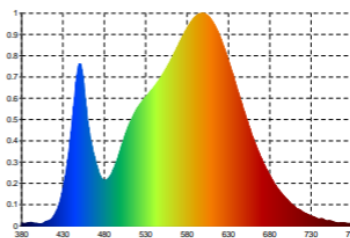

2 years warranty
 Height: 28 cm
 Materials: beech wood or oak wood base / white fabric lamp shade

End user replaceable light source (LED only)

Characteristics

Measurement in Lux on the worktop in top view at 35 cm:

> 500 Lux

< 500 Lux

Measurement in Lux on the worktop in profile view at 35 cm:

Max 510 LUX

Measurement in nanometers of the light spectrum

- 0 No-risk
- 1 Low-risk
- 2 Moderate-risk
- 3 High-risk

SAP no.	400166604	400165090
EAN code	3595560036646	3595560034550
Colors	Oak	Beech
Luminous flow	594	594
Lux at 35cm	510	510
Lm/W	119	119
Color T° (K)	3000	3000
CRI	83	83
Source Lifetime (h)	50000	50000
Energy consumption (kWh/1000 h)	5	5
USB Port	No	No
Inductive charger	No	No
Net weight (kg)	0,86	0,86