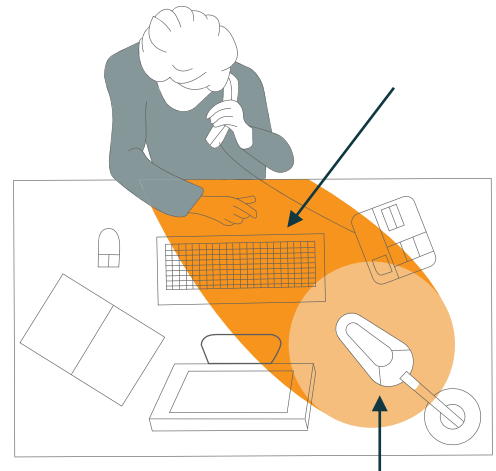

Energy class

OUR EXPERTISE

1-Why use auxiliary lighting?

We are regularly subjected to constant artificial lighting in the office, which takes no account of our biological rhythms. Poor lighting quality can cause headaches, sleep disorders and loss of concentration. According to a recent study, only 34% of offices achieve the level of illumination of 500 lux recommended by Occupational Medicine in accordance with DIN EN 12464-1*.

2-How to light your workspace?

- Position the lamp head at least 35 cm above the worktop. work surface.
- Place the lamp on the opposite side to the hand that is holding the mouse or writing.
- Use lamps with asymmetrical lighting to reduce eyestrain, which can lead to eye irritation, headaches, loss of concentration, reduced productivity, etc.
- Position the lamp so that it is easy to adjust and so that the light is in the right place.
- Avoid reflections from shiny surfaces.
- Limit direct glare from bright light in the field of vision and indirect glare from bright light in the field of vision. in the field of vision and indirect glare from the reflection of light from the reflection of light in the field of vision, on a work surface walls or objects.