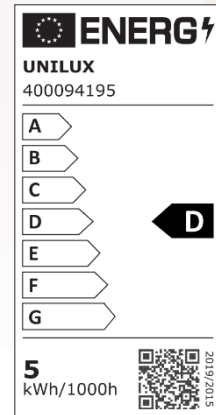

OUR CSR COMMITMENTS

1. All our lighting are **100% repairable** thus limiting planned obsolescence.
2. Reduce our carbon footprint through our **ECO-DESIGN THINKING** approach.
3. Contribute to the preservation of the planet's natural resources by promoting the use of **recycled materials**.
4. Optimize our packaging to control our **transport costs**.
5. Highlight the **talent of our employees** by ensuring social equality.

Energy class