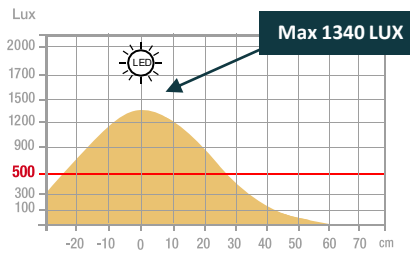

2 years warranty
 Height: 31,5 cm
 Materials: wood base / white fabric lamp shade

End user replaceable light source (LED only)

Characteristics

Measurement in Lux on the worktop in top view at 35 cm:

> 500 Lux

< 500 Lux

Measurement in Lux on the worktop in profile view at 35 cm:

Max 1340 LUX

Measurement in nanometers of the light spectrum

- 0 No-risk
- 1 Low-risk
- 2 Moderate-risk
- 3 High-risk

SAP no.	400166073
EAN code	3595560035083
Colors	White / Wood
Luminous flow	915
Lux at 35cm	1340
Lm/W	83
Color T° (K)	3000
CRI	84
Source Lifetime (h)	30 000
Energy consumption (kWh/1000 h)	11
USB Port	No
Inductive charger	No
Net weight (kg)	0,56