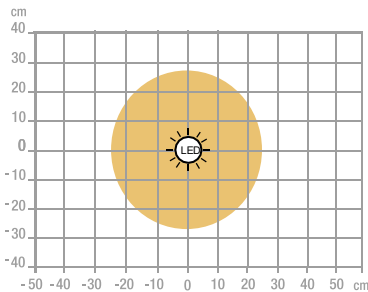

2 years warranty
 Height: 31,5 cm
 Materials: wood base / white fabric lamp shade

End user replaceable light source (LED only)

Characteristics

Measurement in Lux on the worktop in top view at 35 cm:

> 500 Lux

< 500 Lux

Measurement in Lux on the worktop in profile view at 35 cm:

Max 1340 LUX

Measurement in nanometers of the light spectrum

- 0 No-risk
- 1 Low-risk
- 2 Moderate-risk
- 3 High-risk

SAP no.	400166073
EAN code	3595560035083
Colors	White / Wood
Luminous flow	915
Lux at 35cm	1340
Lm/W	83
Color T° (K)	3000
CRI	84
Source Lifetime (h)	30 000
Energy consumption (kWh/1000 h)	11
USB Port	No
Inductive charger	No
Net weight (kg)	0,56