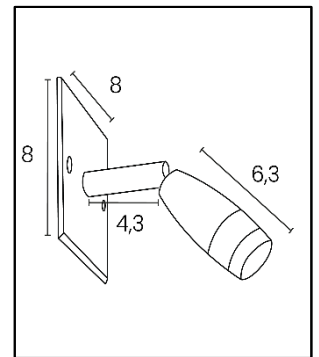

UNILUX

SWIVEL ROTULE

SWIVEL ROTULE

- **Convenient to use:** The particularity of this product lies in the fact that its ignition is done by turning the head of the e-reader, an intuitive gesture and a concept that guarantees a long life of this luminaire.
- **Clean design:** it impresses with its elegant lines, universal and timeless **design. Protect your eyes:** this lamp is particularly suitable for reading, it does not attack the eyes and helps to create a calm and relaxing atmosphere.
- **Easily adjustable:** Thanks to its 60 cm hose, sheathed in imitation leather, this e-reader is positionable in all directions, allowing its user to orient the luminous flux at his convenience, without difficulty.

Warranty: 2 years

Materials: Steel and aluminum arms, aluminum or copper head, steel or copper plate. Imitation leather sheath.

Characteristics

SAP no.	400053384	400053385
EAN code	3595560010585	3595560010592
Colors	Black	Chromium
Luminous flow	50	50
Lux at 35cm	/	/
Lm/W	25	25
Color T° (K)	2900	2900
CRI	84	84
Source Lifetime (h)	50 000	50 000
Energy consumption (kWh/1000 h)	2	2
USB Port	No	No
Inductive charger	No	No
Net weight (kg)	590 g	590 g