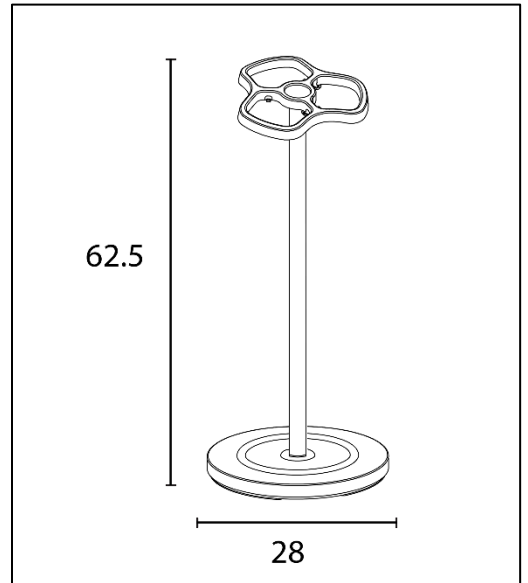

Base: 3 Kg / diameter 28 cm

Height: 62,5 cm

Materials: Epoxy-painted steel base/ Polypropylene plastic barrel

SAP no.	Color	Dimensions	Umbrellas capacity	Warranty	Net weight	EAN code
400168618	Black	28 x 28 x 62,5 cm	9	2 years	3,85 kg	3595560037193