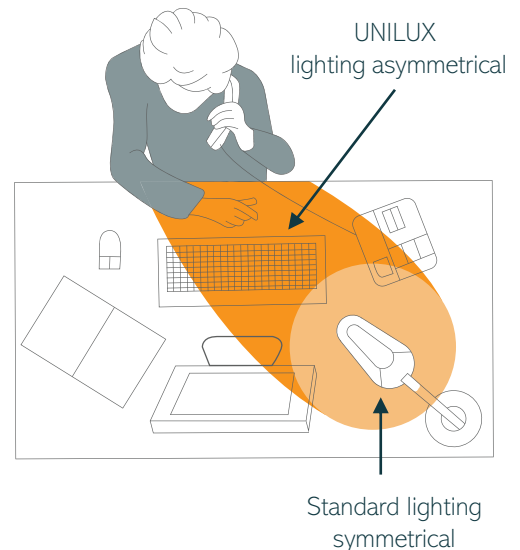

Energy class

OUR EXPERTISE

1-Why use auxiliary lighting?

We are regularly subjected to constant artificial lighting in the office, which takes no account of our biological rhythms. Poor lighting quality can cause headaches, sleep disorders and loss of concentration. According to a recent study, only 34% of offices achieve the level of illumination of 500 lux recommended by Occupational Medicine in accordance with DIN EN 12464-1*.

2-How to light your workspace?

- Position the lamp head at least 35 cm above the worktop. work surface.
- Place the lamp on the opposite side to the hand that is holding the mouse or writing.
- Use lamps with asymmetrical lighting to reduce eyestrain, which can lead to eye irritation, headaches, loss of concentration, reduced productivity, etc.
- Position the lamp so that it is easy to adjust and so that the light is in the right place.
- Avoid reflections from shiny surfaces.
- Limit direct glare from bright light in the field of vision and indirect glare from bright light in the field of vision. in the field of vision and indirect glare from the reflection of light from the reflection of light in the field of vision, on a work surface walls or objects.