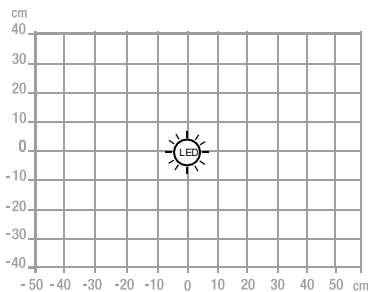

Warranty: 2 years
 Height: 46 cm
 Materials: bamboo structure/ fabric shade

End user replaceable light source (LED only)

Characteristics

Measurement in Lux on the worktop in top view at 35 cm:

> 500 Lux

< 500 Lux

Measurement in Lux on the worktop in profile view at 35 cm:

Measurement in nanometers of the light spectrum

- 0 No-risk
- 1 Low-risk
- 2 Moderate-risk
- 3 High-risk

SAP no.	400165041
EAN code	3595560034529
Colors	White/Bamboo
Luminous flow	594
Lux at 35cm	290
Lm/W	119
Color T° (K)	3000
CRI	83
Source Lifetime (h)	30000
Energy consumption (kWh/1000 h)	11
USB Port	No
Inductive charger	No
Net weight (kg)	0,48