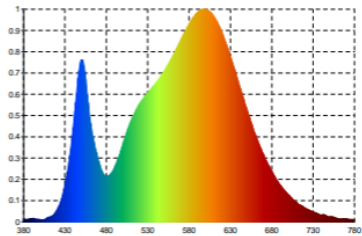

Measurement in Lux on the worktop in profile view at 35 cm:

Measurement in nanometers of the light spectrum

- 0 No-risk
- 1 Low-risk
- 2 Moderate-risk
- 3 High-risk

SAP no.	400165041
EAN code	3595560034529
Colors	White/Bamboo
Luminous flow	594
Lux at 35cm	290
Lm/W	119
Color T° (K)	3000
CRI	83
Source Lifetime (h)	30000
Energy consumption (kWh/1000 h)	11
USB Port	No
Inductive charger	No
Net weight (kg)	0,48