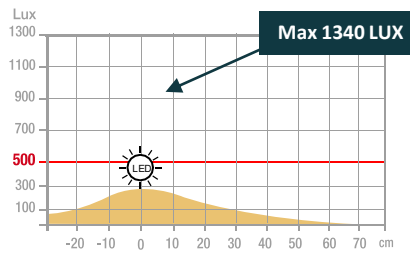

Warranty: 2 years
 Height: 46 cm
 Materials: bamboo structure/ fabric shade

End user replaceable light source (LED only)

Characteristics

Measurement in Lux on the worktop in top view at 35 cm:

> 500 Lux

< 500 Lux

Measurement in Lux on the worktop in profile view at 35 cm:

Measurement in nanometers of the light spectrum

- 0 No-risk
- 1 Low-risk
- 2 Moderate-risk
- 3 High-risk

SAP no.	400165041
EAN code	3595560034529
Colors	White/Bamboo
Luminous flow	594
Lux at 35cm	290
Lm/W	119
Color T° (K)	3000
CRI	83
Source Lifetime (h)	30000
Energy consumption (kWh/1000 h)	11
USB Port	No
Inductive charger	No
Net weight (kg)	0,48