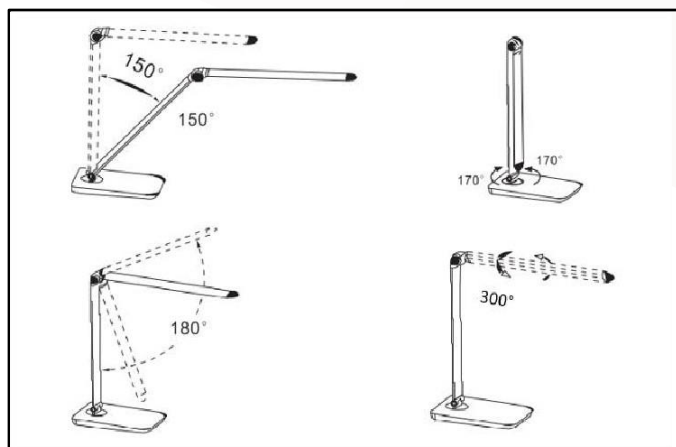

USER GUIDE

i x1 1 min www.my-unilux.com	FR : Source lumineuse remplaçable (LED uniquement) par un professionnel EN : Replaceable (LED only) light source by a professional DE : Austauschbare (nur LED) Lichtquelle durch einen Fachmann ES : Fuente de luz reemplazable (sólo LED) por un profesional IT : Sorgente luminosa sostituibile (solo LED) da un professionista DK : Udskiftelig (kun LED) lyskilde af en professionel NL : Vervisselbare (alleen LED) lichtbron door een vakman SE : Utbytbar ljuskälla (enda st LED) av en professionell FI : Vaihdeettava (vain LED) valonlähde ammattilaisen toimesta. NO : Utskiftbar (kun LED) lyskilde av en profesjoneII PL : Wymienialne (tylko LED) źródło światła przez profesjonalistę PT : Fonte de luz substituível (apenas LED) por um profissional	A x1 B x1

For customer support or information please contact us on our website www.my-unilux.com, rubric "Customer support" Edition du 24 mai 2022