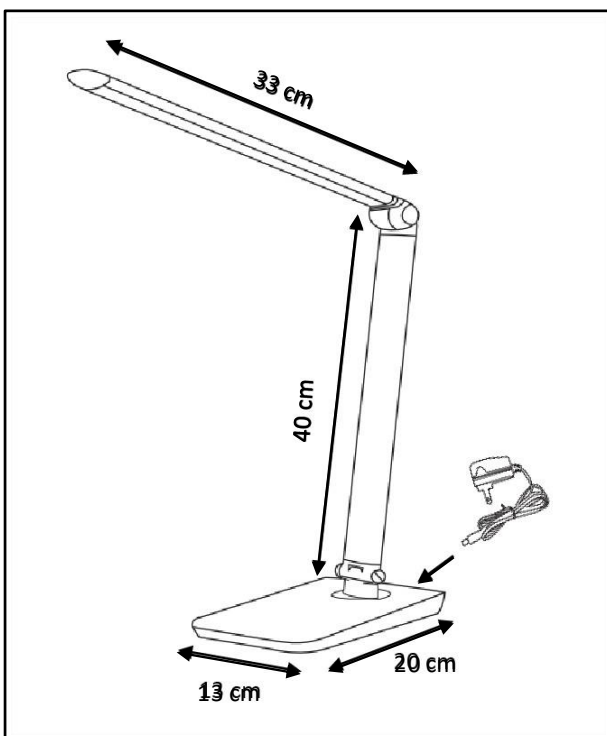

USER GUIDE

i x1 1 min www.my-unilux.com	FR : Source lumineuse remplaçable (LED uniquement) par un professionnel EN : Replaceable (LED only) light source by a professional DE : Austauschbare (nur LED) Lichtquelle durch einen Fachmann ES : Fuente de luz reemplazable (sólo LED) por un profesional IT : Sorgente luminosa sostituibile (solo LED) da un professionista DK : Udskiftelig (kun LED) lyskilde af en professionel NL : Vervisselbare (alleen LED) lichtbron door een vakman SE : Utbytbar ljuskälla (enda st LED) av en professionell FI : Vaihdeettava (vain LED) valonlähde ammattilaisen toimesta. NO : Utskiftbar (kun LED) lyskilde av en profesjoneII PL : Wymienialne (tylko LED) źródło światła przez profesjonalistę PT : Fonte de luz substituível (apenas LED) por um profissional	A x1 B x1

For customer support or information please contact us on our website www.my-unilux.com, rubric "Customer support" Edition du 24 mai 2022