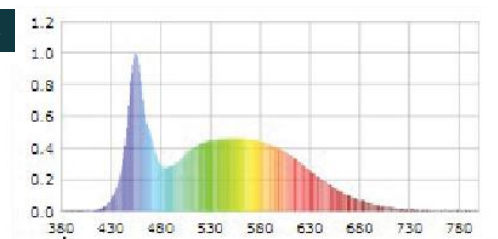

Warranty: 2 years
 Maximum height: 43 cm / minimum height: 26 cm
 Materials: aluminum arm and head / plastic base

Features

Measurement in Lux on the worktop in top view at 35 cm:

> 500 Lux

< 500 Lux

Measurement in Lux on the work surface in profile view at 35 cm:

Measurement in nanometer of the light spectrum

- 0 No-risk
- 1 Low-risk
- 2 Moderate-risk
- 3 High-risk

SAP no.	400165037
EAN code	3595560034444
Color	Black
Luminous flow	1558
Lux at 35cm	1220 at 35 cm
Lm/W	111
Color T* (K)	2700 at 6000
CRI	86
Source lifetime (h)	50 000
Energy consumption (kWh/1000 h)	14
USB Port	Yes (USB 2.0 Type A, 5V, Max. 1A)
Inductive charger	No
Net weight (kg)	0.92