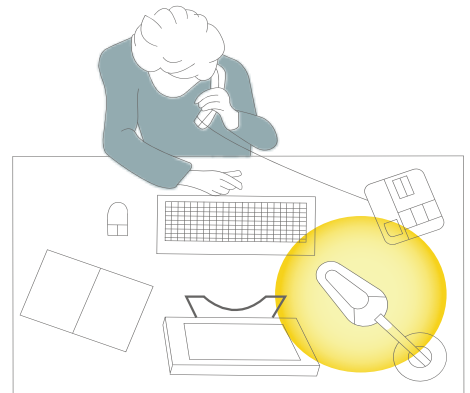

Our tips to light up your workspace :

- Position your desk near windows to benefit from natural daylight and reduce eye fatigue.
- Ensure that the lamp head is positioned at least 35 cm above the work surface.
- Place the lamp on the opposite side of the hand that holds the mouse or writes.
- Position the lamp for easy adjustment.
- Ensure that your lamp is placed to avoid glare on screens and prevent direct glare in your field of vision.