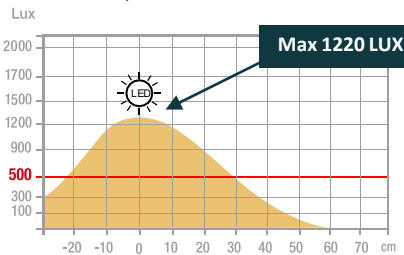

Warranty: 2 years
 Maximum height: 43 cm / minimum height: 26 cm
 Materials: aluminum arm and head / plastic base

Features

Measurement in Lux on the worktop in top view at 35 cm:

> 500 Lux

< 500 Lux

Measurement in Lux on the work surface in profile view at 35 cm:

Measurement in nanometer of the light spectrum

- 0 No-risk
- 1 Low-risk
- 2 Moderate-risk
- 3 High-risk

SAP no.	400165037
EAN code	3595560034444
Color	Black
Luminous flow	1558
Lux at 35cm	1220 at 35 cm
Lm/W	111
Color T* (K)	2700 at 6000
CRI	86
Source lifetime (h)	50 000
Energy consumption (kWh/1000 h)	14
USB Port	Yes (USB 2.0 Type A, 5V, Max. 1A)
Inductive charger	No
Net weight (kg)	0.92