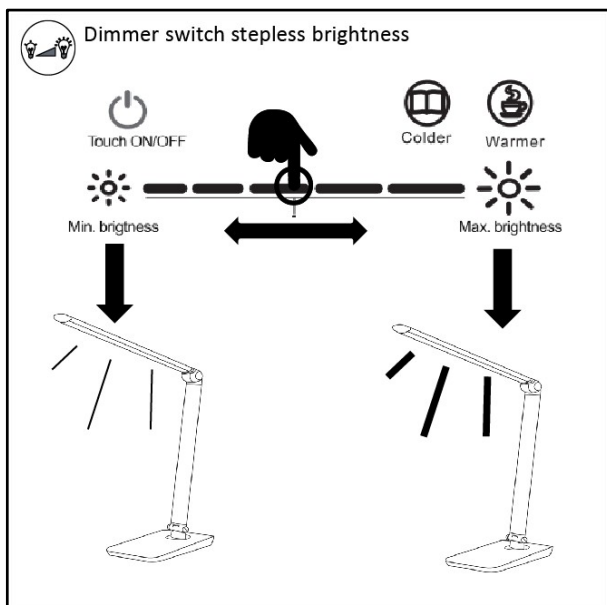

USER GUIDE

i x1 1 min www.my-unilux.com	FR : Source lumineuse remplaçable (LED uniquement) par un professionnel EN : Replaceable (LED only) light source by a professional DE : Austauschbare (nur LED) Lichtquelle durch einen Fachmann ES : Fuente de luz reemplazable (sólo LED) por un profesional IT : Sorgente luminosa sostituibile (solo LED) da un professionista DK : Udskiftelig (kun LED) lyskilde af en professionel NL : Vervisselbare (alleen LED) lichtbron door een vakman SE : Utbytbar ljuskälla (enda st LED) av en professionell FI : Vaihdeettava (vain LED) valonlähde ammattilaisen toimesta. NO : Utskiftbar (kun LED) lyskilde av en profesjoneII PL : Wymienialne (tylko LED) źródło światła przez profesjonalistę PT : Fonte de luz substituível (apenas LED) por um profissional	A x1 B x1

For customer support or information please contact us on our website www.my-unilux.com, rubric "Customer support" Edition du 24 mai 2022