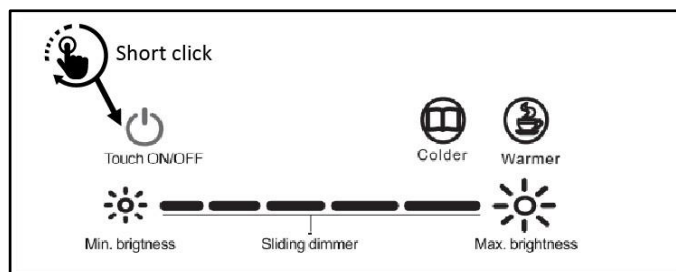

USER GUIDE

i x1 1 min www.my-unilux.com	FR : Source lumineuse remplaçable (LED uniquement) par un professionnel EN : Replaceable (LED only) light source by a professional DE : Austauschbare (nur LED) Lichtquelle durch einen Fachmann ES : Fuente de luz reemplazable (sólo LED) por un profesional IT : Sorgente luminosa sostituibile (solo LED) da un professionista DK : Udskiftelig (kun LED) lyskilde af en professionel NL : Vervisselbare (alleen LED) lichtbron door een vakman SE : Utbytbar ljuskälla (enda st LED) av en professionell FI : Vaihdeettava (vain LED) valonlähde ammattilaisen toimesta. NO : Utskiftbar (kun LED) lyskilde av en profesjoneII PL : Wymienialne (tylko LED) źródło światła przez profesjonalistę PT : Fonte de luz substituível (apenas LED) por um profissional	A x1 B x1

For customer support or information please contact us on our website www.my-unilux.com, rubric "Customer support" Edition du 24 mai 2022