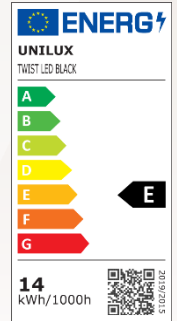

ENVIRONMENT

UNILUX focuses on sustainable development and takes concrete measures to reduce its environmental footprint and best meet the evolving expectations of its consumers.

We are notably committed to reduce our greenhouse gas emissions by 29% between 2021 and 2030 in response to the "Net Zero Carbon Emissions by 2050" challenge. Eco-design, emissions reduction and continuous improvement are at the core of our concerns.