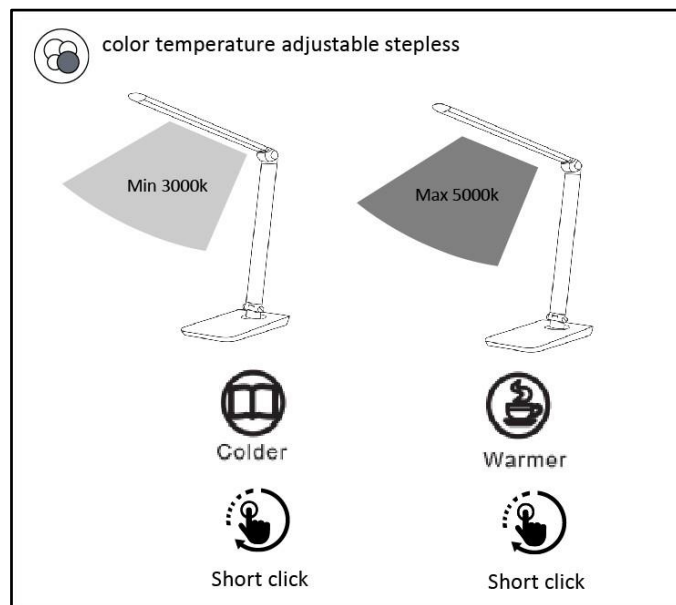

USER GUIDE

i x1 1 min www.my-unilux.com	FR : Source lumineuse remplaçable (LED uniquement) par un professionnel EN : Replaceable (LED only) light source by a professional DE : Austauschbare (nur LED) Lichtquelle durch einen Fachmann ES : Fuente de luz reemplazable (sólo LED) por un profesional IT : Sorgente luminosa sostituibile (solo LED) da un professionista DK : Udskiftelig (kun LED) lyskilde af en professionel NL : Vervisselbare (alleen LED) lichtbron door een vakman SE : Utbytbar ljuskälla (enda st LED) av en professionell FI : Vaihdeettava (vain LED) valonlähde ammattilaisen toimesta. NO : Utskiftbar (kun LED) lyskilde av en profesjoneII PL : Wymienialne (tylko LED) źródło światła przez profesjonalistę PT : Fonte de luz substituível (apenas LED) por um profissional	A x1 B x1

For customer support or information please contact us on our website www.my-unilux.com, rubric "Customer support" Edition du 24 mai 2022