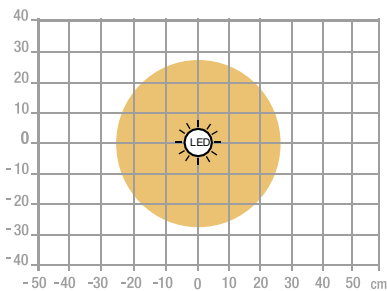

UNILUX

TWISTLED

TWISTLED

The TWISTLED desk lamp provides uniform, soft, and comfortable light, ideal for reading and extended work. Illuminate your workspace without disturbing others.

- **USB charging port:** connect your phone or tablet easily via the USB port (cable not included).
- **Adjustable light intensity and color temperature:** the base features two touch switches—one for continuous color temperature adjustment and another for continuous intensity control. Whether you're relaxing, reading, or working, this lamp adapts to your needs.
- **Modern and sleek design:** TWISTLED stands out with its elegant, clean lines.
- **Optimal light distribution:** equipped with the latest generation LEDs, it provides uniform lighting that's gentle on your eyes.
- **Flexibility:** the lamp's rotatable head (up to +/- 180°), adjustable arm (up to 150°), and rotatable base (up to +/- 170°) allow for versatile positioning while maintaining excellent stability.

Warranty: 2 years
 Maximum height: 43 cm / minimum height: 26 cm
 Materials: aluminum arm and head / plastic base

Features

Measurement in Lux on the worktop in top view at 35 cm:

> 500 Lux

< 500 Lux

Measurement in Lux on the work surface in profile view at 35 cm:

Measurement in nanometer of the light spectrum

- 0 No-risk
- 1 Low-risk
- 2 Moderate-risk
- 3 High-risk

SAP no.	400165037
EAN code	3595560034444
Color	Black
Luminous flow	1558
Lux at 35cm	1220 at 35 cm
Lm/W	111
Color T* (K)	2700 at 6000
CRI	86
Source lifetime (h)	50 000
Energy consumption (kWh/1000 h)	14
USB Port	Yes (USB 2.0 Type A, 5V, Max. 1A)
Inductive charger	No
Net weight (kg)	0.92