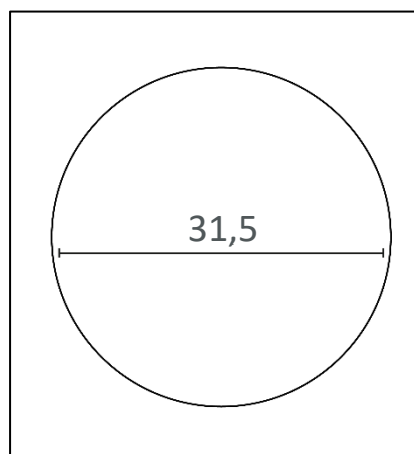

The second hand makes no noise.

- **Scandinavian design:** sober and timeless, the wood sublimates both large interiors such as reception halls and smaller contemporary spaces.
- **Readability:** a dimension of 31.5 cm for maximum readability up to 35 m thanks to its contrast of large numbers.
- **Ergonomics:** thanks to its quiet system, the second hand emits no noise creating a framework conducive to concentration for work.
- **Precision:** Quartz system of high quality allows reliability of a gap of 1 sec in 6 years of operation.
- **Complementary products:** clock perfectly coordinated with the VICKY lamp, PRYSKA floor lamp, ACCESS coat rack and the ERGO WELL electrical desk.

Operation: Powered by a 1.5 V (AA) battery supplied
 Diameter: 31.5 cm
 Thickness: 5 cm
 Average consumption: 0,21 Am
 Quick wall fixing with 1 eyelet
 Warranty: 2 years
 Materials: beech wood frame * / flat mineral glass lid