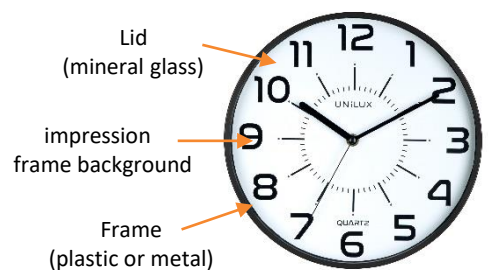

OUR EXPERTISE

A clock is a must-have accessory that fits perfectly into any room in your business:

- individual office
- open space
 - meeting room
 - Passing places
 - lobby

Setting up a clock in a workspace allows employees to avoid checking the time on the smartphone or tablet time and therefore not be tempted to look at their messages or browse the internet by same occasion. Thus a clock allows to gain in concentration and productivity because the employees are less distracted.

For good readability from a distance, it is important to have:

- good contrast between the background of the dial and the color of the numbers (better contrast with white background / black numbers)
- A good height of the figures (about 3cm minimum) and in Arabic characters preferably