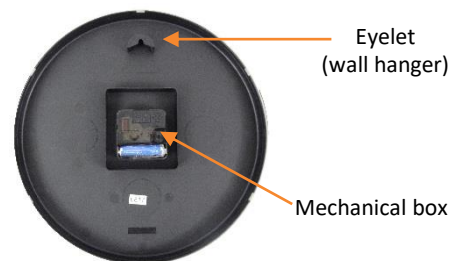

OUR CSR COMMITMENTS

1. All our lighting are **100% repairable** thus limiting planned obsolescence.
2. Reduce our carbon footprint through our **ECO-DESIGN THINKING** approach.
3. Contribute to the preservation of the planet's natural resources by promoting the use of **recycled materials**.
4. Optimize our packaging to control our **transport costs**. 65%
5. Highlight the **talent of our employees** by ensuring social equality.

OUR EXPERTISE

A clock is a must-have accessory that fits perfectly into any room in your business:

1. individual office
2. open space
   - meeting room
   - Passing places
   - lobby

Setting up a clock in a workspace allows employees to avoid checking the time on the smartphone or tablet time and therefore not be tempted to look at their messages or browse the internet by same occasion. Thus a clock allows to gain in concentration and productivity because the employees are less distracted.

For good readability from a distance, it is important to have:

- good contrast between the background of the dial and the color of the numbers (better contrast with white background / black numbers)
- A good height of the figures (about 3cm minimum) and in Arabic characters preferably

OUR CERTIFICATIONS

Unilux is committed to an eco-responsible approach and ensures that its products respect this commitment. Indeed, we are very concerned about current environmental issues and we aspire to respond as best as possible to the concerns of our consumers on this subject. Sustainable development is at the heart of our strategy and we act for the environment. You will find below the different certifications that Unilux has and that prove its environmental commitment.

UNILUX