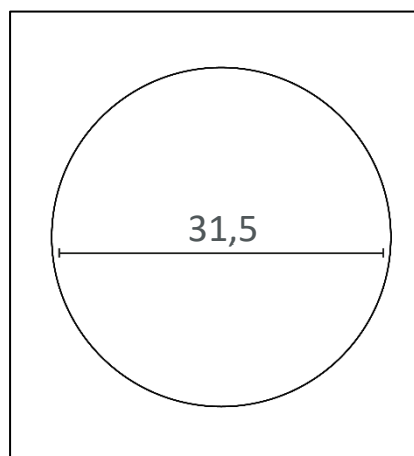

The second hand makes no noise.

- **Scandinavian design:** sober and timeless, the wood sublimates both large interiors such as reception halls and smaller contemporary spaces.
- **Readability:** a dimension of 31.5 cm for maximum readability up to 35 m thanks to its contrast of large numbers.
- **Ergonomics:** thanks to its quiet system, the second hand emits no noise creating a framework conducive to concentration for work.
- **Precision:** Quartz system of high quality allows reliability of a gap of 1 sec in 6 years of operation.
- **Complementary products:** clock perfectly coordinated with the VICKY lamp, PRYSKA floor lamp, ACCESS coat rack and the ERGO WELL electrical desk.

Operation: Powered by a 1.5 V (AA) battery supplied
 Diameter: 31.5 cm
 Thickness: 5 cm
 Average consumption: 0,21 Am
 Quick wall fixing with 1 eyelet
 Warranty: 2 years
 Materials: beech wood frame * / flat mineral glass lid