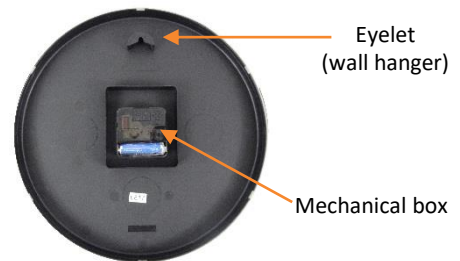

SAP no.	400094591	400165097	400165110	400165098	400165111
EAN code	3595560025251	3595560034697	3595560034758	3595560034727	3595560034789
Colors	Wood / White	Wood / Grey	Wood / Blue	Wood / Green	Wood / Brick
Diameter (cm)	31,5	31,5	31,5	31,5	31,5
Batterie Included	1 x AA 1,5 V	1 x AA 1,5 V	1 x AA 1,5 V	1 x AA 1,5 V	1 x AA 1,5 V
Radio controlled	No	No	No	No	No
Silent movement	Yes	Yes	Yes	Yes	Yes
Readability (m)	35 m	35 m	35 m	35 m	35 m
Humidity indicator	No	No	No	No	No
Temperature indicator	No	No	No	No	No
Date indicator	No	No	No	No	No
Type of wall mounting	Wall hook	Wall hook	Wall hook	Wall hook	Wall hook
Net weight: Kg	0,78	0,78	0,78	0,78	0,78

For good readability from a distance, it is important to have:

- good contrast between the background of the dial and the color of the numbers (better contrast with white background / black numbers)
- A good height of the figures (about 3cm minimum) and in Arabic characters preferably