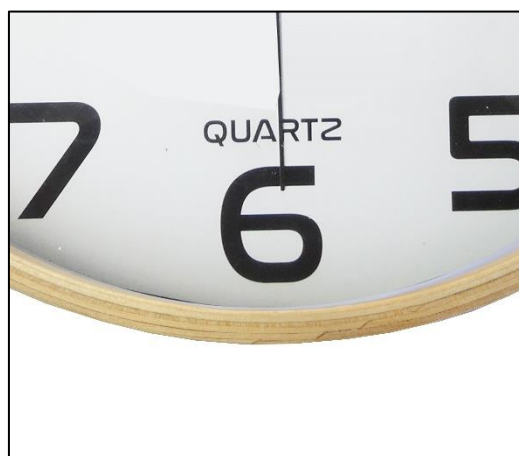

UNILUX

BALTIC

BALTIC is a clock that combines wood and plastic with modernity. Scandinavian design, wooden structure that preserves rust and dents in case of fall.

Its design helps preserve natural resources for future generations. Eco-responsible approach!

The second hand makes no noise.

- **Scandinavian design:** sober and timeless, the wood sublimates both large interiors such as reception halls and smaller contemporary spaces.
- **Readability:** a dimension of 31.5 cm for maximum readability up to 35 m thanks to its contrast of large numbers.
- **Ergonomics:** thanks to its quiet system, the second hand emits no noise creating a framework conducive to concentration for work.
- **Precision:** Quartz system of high quality allows reliability of a gap of 1 sec in 6 years of operation.
- **Complementary products:** clock perfectly coordinated with the VICKY lamp, PRYSKA floor lamp, ACCESS coat rack and the ERGO WELL electrical desk.

Operation: Powered by a 1.5 V (AA) battery supplied
 Diameter: 31.5 cm
 Thickness: 5 cm
 Average consumption: 0,21 Am
 Quick wall fixing with 1 eyelet
 Warranty: 2 years
 Materials: beech wood frame * / flat mineral glass lid

SAP no.	400094591	400165097	400165110	400165098	400165111
EAN code	3595560025251	3595560034697	3595560034758	3595560034727	3595560034789
Colors	Wood / White	Wood / Grey	Wood / Blue	Wood / Green	Wood / Brick
Diameter (cm)	31,5	31,5	31,5	31,5	31,5
Batterie Included	1 x AA 1,5 V	1 x AA 1,5 V	1 x AA 1,5 V	1 x AA 1,5 V	1 x AA 1,5 V
Radio controlled	No	No	No	No	No
Silent movement	Yes	Yes	Yes	Yes	Yes
Readability (m)	35 m	35 m	35 m	35 m	35 m
Humidity indicator	No	No	No	No	No
Temperature indicator	No	No	No	No	No
Date indicator	No	No	No	No	No
Type of wall mounting	Wall hook	Wall hook	Wall hook	Wall hook	Wall hook
Net weight: Kg	0,78	0,78	0,78	0,78	0,78