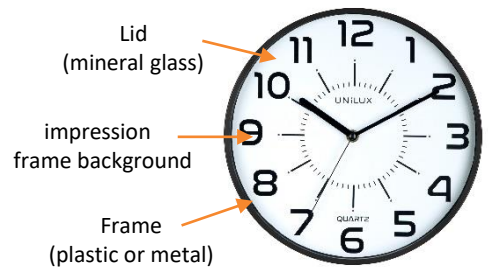

OUR EXPERTISE

A clock is a must-have accessory that fits perfectly into any room in your business:

- individual office
- open space
 - meeting room
 - Passing places
 - lobby

Setting up a clock in a workspace allows employees to avoid checking the time on the smartphone or tablet time and therefore not be tempted to look at their messages or browse the internet by same occasion. Thus a clock allows to gain in concentration and productivity because the employees are less distracted.

For good readability from a distance, it is important to have:

- good contrast between the background of the dial and the color of the numbers (better contrast with white background / black numbers)
- A good height of the figures (about 3cm minimum) and in Arabic characters preferably