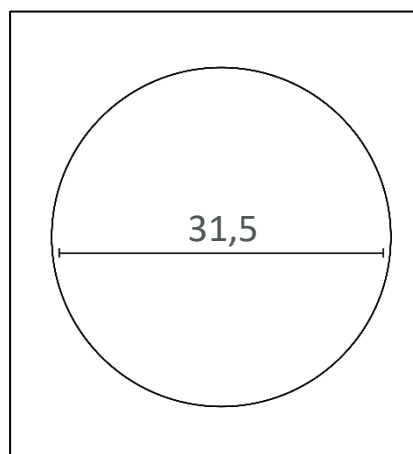

The second hand makes no noise.

- **Scandinavian design:** sober and timeless, the wood sublimates both large interiors such as reception halls and smaller contemporary spaces.
- **Readability:** a dimension of 31.5 cm for maximum readability up to 35 m thanks to its contrast of large numbers.
- **Ergonomics:** thanks to its quiet system, the second hand emits no noise creating a framework conducive to concentration for work.
- **Precision:** Quartz system of high quality allows reliability of a gap of 1 sec in 6 years of operation.
- **Complementary products:** clock perfectly coordinated with the VICKY lamp, PRYSKA floor lamp, ACCESS coat rack and the ERGO WELL electrical desk.

Operation: Powered by a 1.5 V (AA) battery supplied
 Diameter: 31.5 cm
 Thickness: 5 cm
 Average consumption: 0,21 Am
 Quick wall fixing with 1 eyelet
 Warranty: 2 years
 Materials: beech wood frame * / flat mineral glass lid