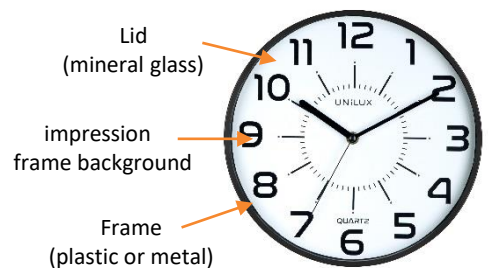

OUR EXPERTISE

A clock is a must-have accessory that fits perfectly into any room in your business:

- individual office
- open space
 - meeting room
 - Passing places
 - lobby

Setting up a clock in a workspace allows employees to avoid checking the time on the smartphone or tablet time and therefore not be tempted to look at their messages or browse the internet by same occasion. Thus a clock allows to gain in concentration and productivity because the employees are less distracted.

For good readability from a distance, it is important to have:

- good contrast between the background of the dial and the color of the numbers (better contrast with white background / black numbers)
- A good height of the figures (about 3cm minimum) and in Arabic characters preferably