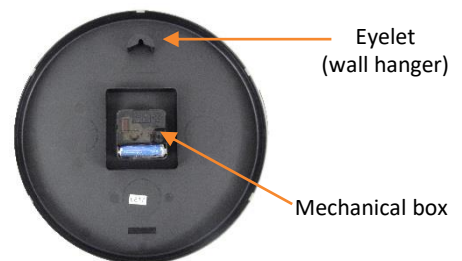

For good readability from a distance, it is important to have:

- good contrast between the background of the dial and the color of the numbers (better contrast with white background / black numbers)
- A good height of the figures (about 3cm minimum) and in Arabic characters preferably