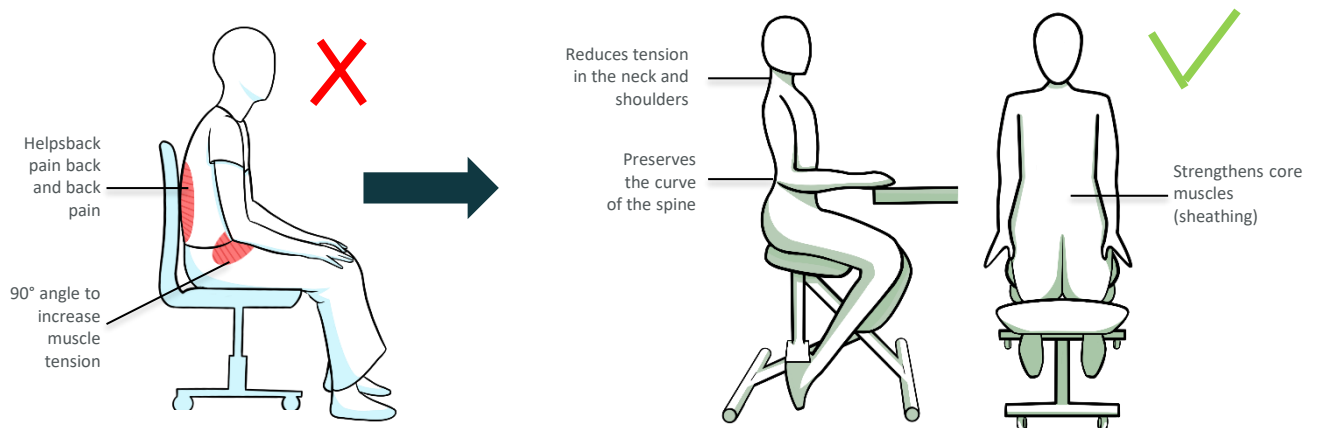

# ERGO LEG

- **Quality:** The dynamic seat is made of high-density foam covered with a resistant fabric. It is made of a steel structure and has 2 lockable wheels.
- **Ergonomic:** This ergonomic seat is designed to correct posture. The inclination of the seat and knee supports reduces pressure on the spine, lower back, back, shoulders and neck after several hours of sitting.
- **Adjustable:** You can manually adjust the angles of this seat (5 levels). It is also possible to adjust the height from 52-62 cm using its hydraulic cylinder. It will adapt to all morphologies
- **Comfortable:** The generous 9 cm thick padding of the seat and knee supports guarantees a high level of comfort.
- **Installation:** The Ergo leg is quick and easy to assemble following the installation instructions.
- **Office or Home Use:** This dynamic seating is suitable for both home and office. It can be used as an office chair, meditation chair, computer chair, etc.

### Combating a sedentary lifestyle

Following numerous studies, sitting will increase the risk of having heart problems while reducing life expectancy by 7 years. Indeed, the human body is designed to “move”, and not to remain almost still for 9 hours a day. Ultimately, this position disrupts the entire body (less well oxygenated) which leads to an increase in fat cells causing potential excess weight. Ideal for avoiding back, lumbar and muscular pain (shoulders, arms, back), our range of dynamic seats is designed to promote good posture in your spine by inducing the tilt of your pelvis and forming an open angle of 110° between your thighs and your spine, thereby reducing the tension exerted on your pelvic muscles. This natural posture prevents back pain and improves your muscle tone without hindering your movements.