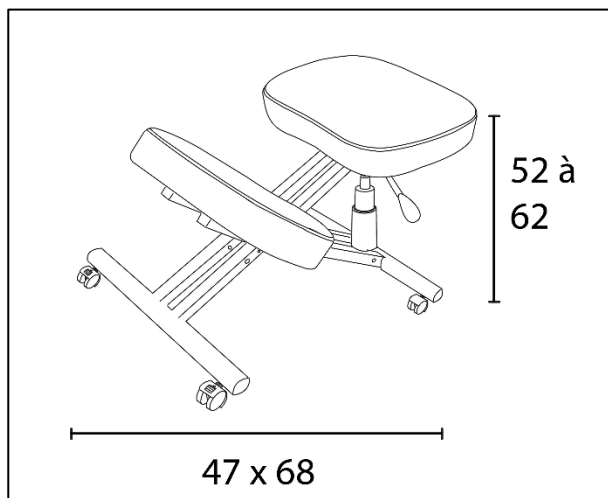

# ERGO LEG

- **Quality:** The dynamic seat is made of high-density foam covered with a resistant fabric. It is made of a steel structure and has 2 lockable wheels.
- **Ergonomic:** This ergonomic seat is designed to correct posture. The inclination of the seat and knee supports reduces pressure on the spine, lower back, back, shoulders and neck after several hours of sitting.
- **Adjustable:** You can manually adjust the angles of this seat (5 levels). It is also possible to adjust the height from 52-62 cm using its hydraulic cylinder. It will adapt to all morphologies
- **Comfortable:** The generous 9 cm thick padding of the seat and knee supports guarantees a high level of comfort.
- **Installation:** The Ergo leg is quick and easy to assemble following the installation instructions.
- **Office or Home Use:** This dynamic seating is suitable for both home and office. It can be used as an office chair, meditation chair, computer chair, etc.

Maximum weight supported: 150 kg

Seat thickness: 9 cm

Knee brace thickness: 9 cm

Type of padding: EPE density 18 kg/m3

Finishes: black fabrics

Assembly time: 3 minutes

Materials: steel/ABS plastic/EPE foam and polyester

## Characteristics

SAP no.	400165094
Color	Black / Grey metal
Dimensions	47 x 52-62 x 68 cm
Warranty	2 years
Net weight	7,7
EAN code	3595560034642