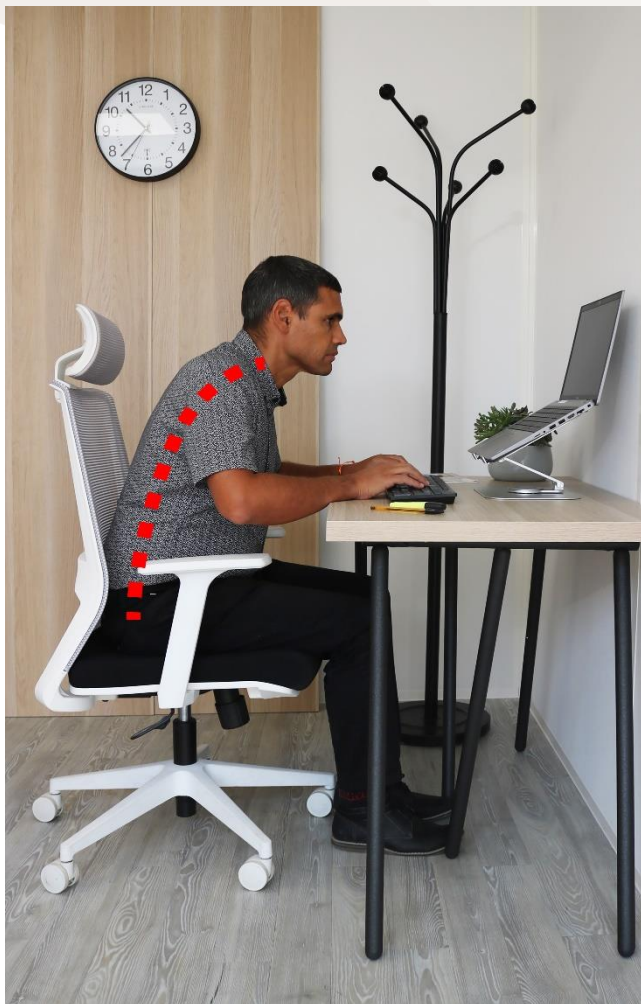

# ERGO LEG

ERGO LEG est une chaise à genoux ergonomique qui maintient votre corps droit. Elle vous oblige à travailler vos abdominaux . C'est une assise dynamique qui améliore votre posture et qui contribue à un meilleur bien-être, un meilleur tonus musculaire; une meilleure concentration. L'équilibre que vous apportez ERGO LEG vous permettra de réduire le mal de dos.

# ERGO LEG

- **Quality:** The dynamic seat is made of high-density foam covered with a resistant fabric. It is made of a steel structure and has 2 lockable wheels.
- **Ergonomic:** This ergonomic seat is designed to correct posture. The inclination of the seat and knee supports reduces pressure on the spine, lower back, back, shoulders and neck after several hours of sitting.
- **Adjustable:** You can manually adjust the angles of this seat (5 levels). It is also possible to adjust the height from 52-62 cm using its hydraulic cylinder. It will adapt to all morphologies
- **Comfortable:** The generous 9 cm thick padding of the seat and knee supports guarantees a high level of comfort.
- **Installation:** The Ergo leg is quick and easy to assemble following the installation instructions.
- **Office or Home Use:** This dynamic seating is suitable for both home and office. It can be used as an office chair, meditation chair, computer chair, etc.