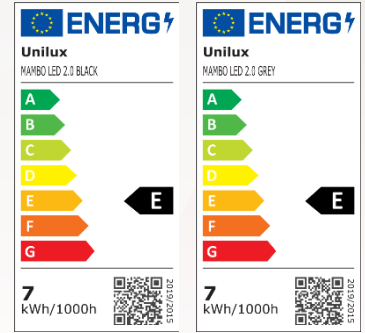

Warranty: 2 years
 Max height: 75 cm/ minimum height: 30 cm
 Materials: epoxy painted steel base/arm and ABS plastic head

Features

Lux measurement on the work surface in top view at 35 cm:

> 500 Lux

< 500 Lux

Lux measurement on the work surface in profile view at 35 cm:

Measurement in nanometers of the light spectrum

- 0 No-risk
- 1 Low-risk
- 2 Moderate-risk
- 3 High-risk

SAP. code	400140801	400140847
EAN code	3595560030330	3595560030385
Colors	Black	Metal grey
Luminous flow (Lm)	680	680
Lux (Lx)	900 at 35 cm	900 at 35 cm
Luminous Efficiency (Lm/W)	97	97
Color T° (K)	3000/4000/5000	3000/4000/5000
CRI	>83	>83
Source's lifetime (h)	40 000	40 000
Energy Consumption (kWh/1000h)	7	7
USB port	No	No
Induction charger	No	No
Poids net (kg)	1,8	1,8

ENVIRONMENT

UNILUX focuses on sustainable development and takes concrete measures to reduce its environmental footprint and best meet the evolving expectations of its consumers.

We are notably committed to reduce our greenhouse gas emissions by 29% between 2021 and 2030 in response to the "Net Zero Carbon Emissions by 2050" challenge. Eco-design, emissions reduction and continuous improvement are at the core of our concerns.