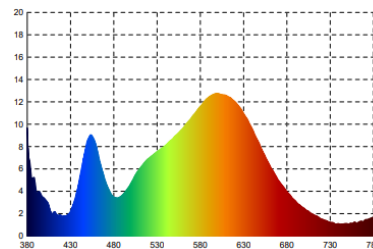

Lux measurement on the work surface in profile view at 35 cm:

Measurement in nanometers of the light spectrum

- 0 No-risk
- 1 Low-risk
- 2 Moderate-risk
- 3 High-risk

SAP. code	400140801	400140847
EAN code	3595560030330	3595560030385
Colors	Black	Metal grey
Luminous flow (Lm)	680	680
Lux (Lx)	900 at 35 cm	900 at 35 cm
Luminous Efficiency (Lm/W)	97	97
Color T° (K)	3000/4000/5000	3000/4000/5000
CRI	>83	>83
Source's lifetime (h)	40 000	40 000
Energy Consumption (kWh/1000h)	7	7
USB port	No	No
Induction charger	No	No
Poids net (kg)	1,8	1,8