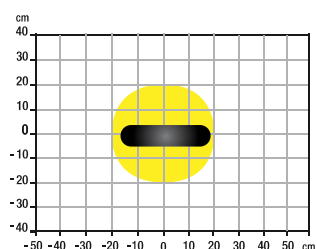

MAMBOLED 2.0

- **Adjustment:** large range and flexibility of adjustment thanks to its double arm and triple joint, offering great freedom of movement.
- **Modern design:** its ultra-modern look, with a matt black or metallic grey finish, makes it the perfect lamp for any office.
- **Stability:** its 1.5 kg weighted base ensures the lamp remains perfectly stable on your desk.
- **Versatile:** MAMBOLED 2.0 can be fixed to a base or clamped (max. spacing 4 cm) to adapt to all uses.
- **Light intensity and color temperature variation:** a push-button on the head lets you vary the color temperature and adjust the intensity (4 levels). Whether you're relaxing, reading or working, this lamp is perfect for all your activities.
- **Low visual stress :** after prolonged use, the MAMBOLED 2.0 lamp prevents eye fatigue.

Warranty: 2 years
 Max height: 75 cm/ minimum height: 30 cm
 Materials: epoxy painted steel base/arm and ABS plastic head

Features

Lux measurement on the work surface in top view at 35 cm:

> 500 Lux

< 500 Lux

Lux measurement on the work surface in profile view at 35 cm:

Measurement in nanometers of the light spectrum

- 0 No-risk
- 1 Low-risk
- 2 Moderate-risk
- 3 High-risk

SAP. code	400140801	400140847
EAN code	3595560030330	3595560030385
Colors	Black	Metal grey
Luminous flow (Lm)	680	680
Lux (Lx)	900 at 35 cm	900 at 35 cm
Luminous Efficiency (Lm/W)	97	97
Color T° (K)	3000/4000/5000	3000/4000/5000
CRI	>83	>83
Source's lifetime (h)	40 000	40 000
Energy Consumption (kWh/1000h)	7	7
USB port	No	No
Induction charger	No	No
Poids net (kg)	1,8	1,8