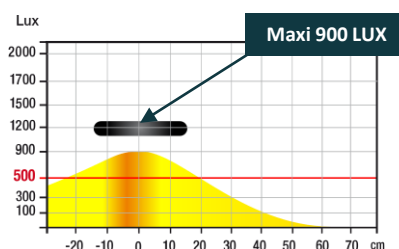

Warranty: 2 years
 Max height: 75 cm/ minimum height: 30 cm
 Materials: epoxy painted steel base/arm and ABS plastic head

Features

Lux measurement on the work surface in top view at 35 cm:

> 500 Lux

< 500 Lux

Lux measurement on the work surface in profile view at 35 cm:

Measurement in nanometers of the light spectrum

- 0 No-risk
- 1 Low-risk
- 2 Moderate-risk
- 3 High-risk

SAP. code	400140801	400140847
EAN code	3595560030330	3595560030385
Colors	Black	Metal grey
Luminous flow (Lm)	680	680
Lux (Lx)	900 at 35 cm	900 at 35 cm
Luminous Efficiency (Lm/W)	97	97
Color T° (K)	3000/4000/5000	3000/4000/5000
CRI	>83	>83
Source's lifetime (h)	40 000	40 000
Energy Consumption (kWh/1000h)	7	7
USB port	No	No
Induction charger	No	No
Poids net (kg)	1,8	1,8