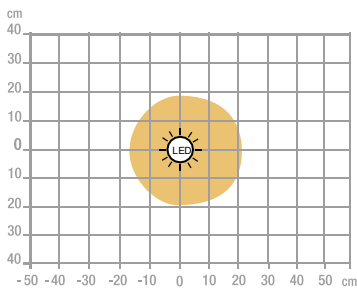

Warranty: 2 years
 Max height: 38 cm / minimum height: 25 cm
 Materials: glass base/arm and aluminum head

Features

Lux measurement on the work surface in top view at 35 cm:

> 500 Lux

< 500 Lux

Lux measurement on the work surface in profile view at 35 cm:

Measurement in nanometers of the light spectrum

- 0 No-risk
- 1 Low-risk
- 2 Moderate-risk
- 3 High-risk

SAP no.	400124478	400153693
EAN code	3595560029433	3595560031665
Color	White/grey metal	Black
Luminous flow	408	408
Lux at 35cm (Lx)	1100 at 35 cm	1100 at 35 cm
Lm/W	82	82
Color T* (K)	3000/4500/7000	3000/4500/7000
CRI	>84	>84
Source lifetime (h)	50 000	50 000
Energy consumption (kWh/1000 h)	5	5
USB Port	Yes	Yes
Inductive charger	No	No
Net weight (kg)	0,55	0,55