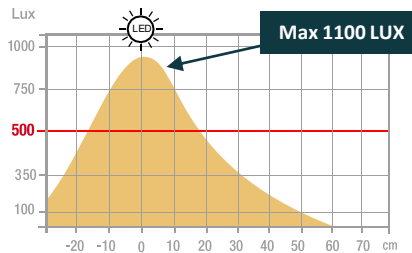

Warranty: 2 years
 Max height: 38 cm / minimum height: 25 cm
 Materials: glass base/arm and aluminum head

Features

Lux measurement on the work surface in top view at 35 cm:

> 500 Lux

< 500 Lux

Lux measurement on the work surface in profile view at 35 cm:

Measurement in nanometers of the light spectrum

- 0 No-risk
- 1 Low-risk
- 2 Moderate-risk
- 3 High-risk

SAP no.	400124478	400153693
EAN code	3595560029433	3595560031665
Color	White/grey metal	Black
Luminous flow	408	408
Lux at 35cm (Lx)	1100 at 35 cm	1100 at 35 cm
Lm/W	82	82
Color T* (K)	3000/4500/7000	3000/4500/7000
CRI	>84	>84
Source lifetime (h)	50 000	50 000
Energy consumption (kWh/1000 h)	5	5
USB Port	Yes	Yes
Inductive charger	No	No
Net weight (kg)	0,55	0,55