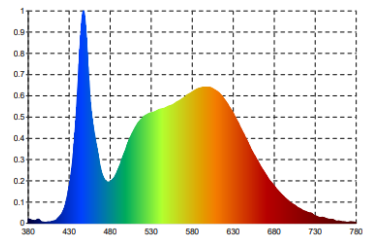

Warranty: 2 years
 Max height: 38 cm / minimum height: 25 cm
 Materials: glass base/arm and aluminum head

Features

Lux measurement on the work surface in top view at 35 cm:

> 500 Lux

< 500 Lux

Lux measurement on the work surface in profile view at 35 cm:

Measurement in nanometers of the light spectrum

- 0 No-risk
- 1 Low-risk
- 2 Moderate-risk
- 3 High-risk

SAP no.	400124478	400153693
EAN code	3595560029433	3595560031665
Color	White/grey metal	Black
Luminous flow	408	408
Lux at 35cm (Lx)	1100 at 35 cm	1100 at 35 cm
Lm/W	82	82
Color T* (K)	3000/4500/7000	3000/4500/7000
CRI	>84	>84
Source lifetime (h)	50 000	50 000
Energy consumption (kWh/1000 h)	5	5
USB Port	Yes	Yes
Inductive charger	No	No
Net weight (kg)	0,55	0,55