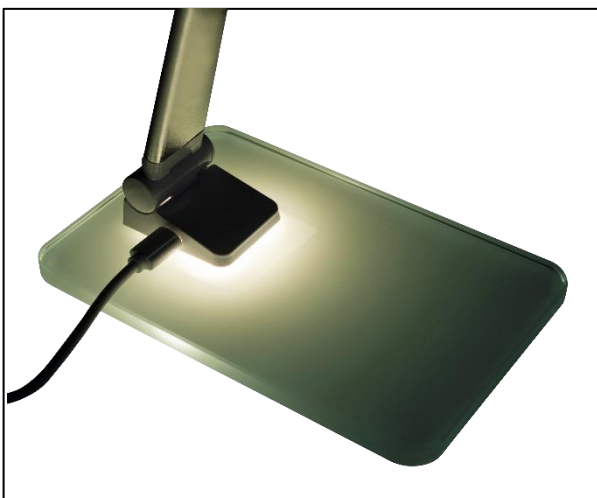

UNILUX

POPY

POPY white

POPY is a modern and functional lamp that offers variable brightness and color temperature, ideal for creating different atmospheres with its intuitive touch base, compact design featuring flexible arms and head, USB-powered convenience, and stability ensured by a sturdy glass base.

POPY black

UNILUX

- **Variation in light intensity and color temperature:** change the lighting ambiance in an instant with POPY. A simple touch on its touch-sensitive base allows you to adjust between 3 levels of color temperature, while continuous pressure adjusts the light intensity.
- **Functional:** practical, its flexible arm and head make it ultra-compact, perfect to accompany you on travels or in meetings.
- **USB port:** plug it directly into a USB port for easy use.
- **Modern design:** its modern design, a blend of glass and aluminum, adds an elegant touch to your workspace.
- **Night light mode:** use its soft light as a night light for a cozy ambiance.
- **Stability:** its weighted and sturdy glass base, 0.8 cm thick, ensures perfect stability of the lamp wherever you place it.

Warranty: 2 years
 Max height: 38 cm / minimum height: 25 cm
 Materials: glass base/arm and aluminum head

Features

Lux measurement on the work surface in top view at 35 cm:

> 500 Lux

< 500 Lux

Lux measurement on the work surface in profile view at 35 cm: