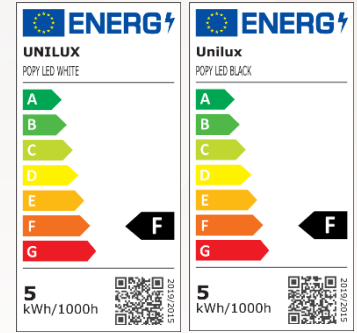

Warranty: 2 years
 Max height: 38 cm / minimum height: 25 cm
 Materials: glass base/arm and aluminum head

Features

Lux measurement on the work surface in top view at 35 cm:

> 500 Lux

< 500 Lux

Lux measurement on the work surface in profile view at 35 cm:

Measurement in nanometers of the light spectrum

- 0 No-risk
- 1 Low-risk
- 2 Moderate-risk
- 3 High-risk

SAP no.	400124478	400153693
EAN code	3595560029433	3595560031665
Color	White/grey metal	Black
Luminous flow	408	408
Lux at 35cm (Lx)	1100 at 35 cm	1100 at 35 cm
Lm/W	82	82
Color T* (K)	3000/4500/7000	3000/4500/7000
CRI	>84	>84
Source lifetime (h)	50 000	50 000
Energy consumption (kWh/1000 h)	5	5
USB Port	Yes	Yes
Inductive charger	No	No
Net weight (kg)	0,55	0,55

ENVIRONMENT

UNILUX focuses on sustainable development and takes concrete measures to reduce its environmental footprint and best meet the evolving expectations of its consumers.

We are notably committed to reduce our greenhouse gas emissions by 29% between 2021 and 2030 in response to the "Net Zero Carbon Emissions by 2050" challenge. Eco-design, emissions reduction and continuous improvement are at the core of our concerns.