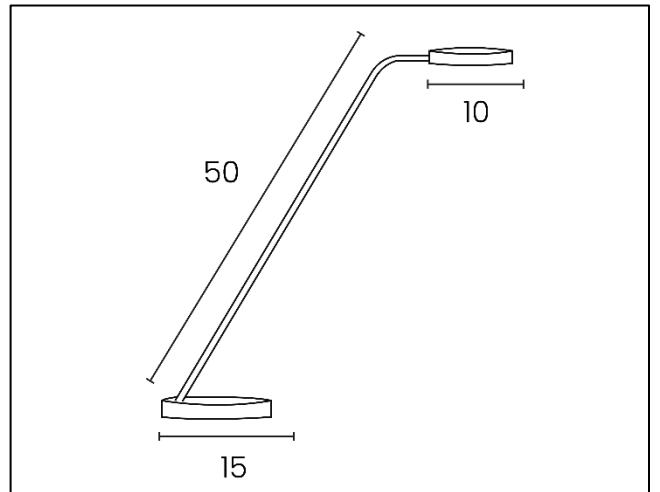

EYELIGHT grey metal