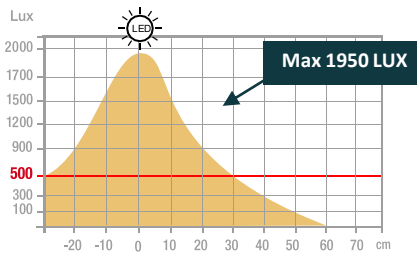

Warranty: 2 years
 Maximum height: 62 cm / minimum height: 37 cm
 Materials: ABS plastic base / aluminum arm and head

Professional replaceable light source (LED only)

Characteristics

Measurement of Lux on the worktop in 35 cm top view:

Measurement of Lux on the worktop in 35 cm profile view:

Measurement in nanometers of the light spectrum

- 0 No-risk
- 1 Low-risk
- 2 Moderate-risk
- 3 High-risk

SAP. code	400093835	400095547
EAN code	3595560015672	3595560026005
Colors	Black	Grey metal
Luminous flow (Lm)	533	533
Lux (Lx)	1950	1950
Luminous Efficiency (Lm/W)	76	76
Color T° (K)	2700 K at 5200 K	2700 K at 5200 K
CRI	86	86
Source's lifetime (h)	50 000	50 000
Energy Consumption (kWh/1000h)	7	7
USB port	No	No
Induction charger	No	No
Net weight (kg)	1,92	1,92