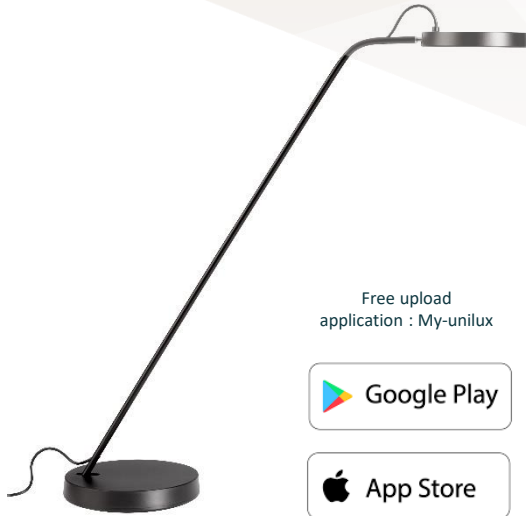

UNiLUX

EYELIGHT

EYELIGHT black

EYELIGHT and color t° according to its light needs for different activities (work on screen, reading, relaxation ...) is controlled by the My unilux mobile application. In automatic mode, it regulates the light oculator's t° throughout the day; based on the user's pre-programmed circadian cycle; thus promoting its well-being and better health. The manual mode allows you to adjust, at your convenience; the intensity

EYELIGHT grey metal

Free upload application : My-unilux

- **Well-being:** innovative and connected lamp via your smartphone that synchronizes your circadian rhythm by reproducing sunlight and its impact on hormones (melatonin and serotonin).
- **Automatic mode:** The pre-programmed circadian cycle brings you the right quality of light at the right time of day.
- **Manual mode:** adjustment of intensity and color temperature according to your needs.
- **Convenient to use:** the intensity is fully adjustable, simply touch the touch button under the head to adjust the intensity of the light.
- **Trendy and functional design:** its slender and dynamic lines will seduce many users.
- **Low visual stress after prolonged use:** ideal for working, reading or studying, at home or in the office.
- **Available in two colors:** black or metal grey

Warranty: 2 years
 Maximum height: 62 cm / minimum height: 37 cm
 Materials: ABS plastic base / aluminum arm and head

Professional replaceable light source (LED only)

Characteristics

Measurement of Lux on the worktop in 35 cm top view: