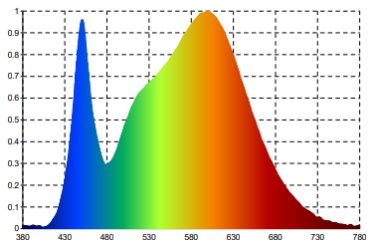

Warranty: 2 years
 Maximum height: 62 cm / minimum height: 37 cm
 Materials: ABS plastic base / aluminum arm and head

Professional replaceable light source (LED only)

Characteristics

Measurement of Lux on the worktop in 35 cm top view:

Measurement of Lux on the worktop in 35 cm profile view:

Measurement in nanometers of the light spectrum

- 0 No-risk
- 1 Low-risk
- 2 Moderate-risk
- 3 High-risk

SAP. code	400093835	400095547
EAN code	3595560015672	3595560026005
Colors	Black	Grey metal
Luminous flow (Lm)	533	533
Lux (Lx)	1950	1950
Luminous Efficiency (Lm/W)	76	76
Color T° (K)	2700 K at 5200 K	2700 K at 5200 K
CRI	86	86
Source's lifetime (h)	50 000	50 000
Energy Consumption (kWh/1000h)	7	7
USB port	No	No
Induction charger	No	No
Net weight (kg)	1,92	1,92