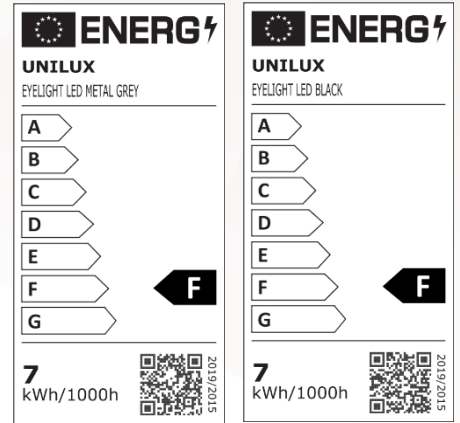

OUR CSR COMMITMENTS

1. All our lighting are **100% repairable** thus limiting planned obsolescence.
2. Reduce our carbon footprint through our **ECO-DESIGN THINKING** approach.
3. Contribute to the preservation of the planet's natural resources by promoting the use of **recycled materials**.
4. Optimize our packaging to control our **transport costs**.
5. Highlight the **talent of our employees** by ensuring social equality.

Energy class