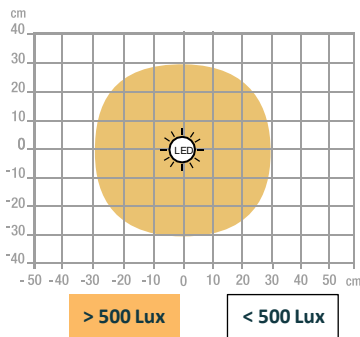

Warranty: 2 years
 Maximum height: 62 cm / minimum height: 37 cm
 Materials: ABS plastic base / aluminum arm and head

Professional replaceable light source (LED only)

Characteristics

Measurement of Lux on the worktop in 35 cm top view:

Measurement of Lux on the worktop in 35 cm profile view:

Measurement in nanometers of the light spectrum

- 0 No-risk
- 1 Low-risk
- 2 Moderate-risk
- 3 High-risk

SAP. code	400093835	400095547
EAN code	3595560015672	3595560026005
Colors	Black	Grey metal
Luminous flow (Lm)	533	533
Lux (Lx)	1950	1950
Luminous Efficiency (Lm/W)	76	76
Color T° (K)	2700 K at 5200 K	2700 K at 5200 K
CRI	86	86
Source's lifetime (h)	50 000	50 000
Energy Consumption (kWh/1000h)	7	7
USB port	No	No
Induction charger	No	No
Net weight (kg)	1,92	1,92