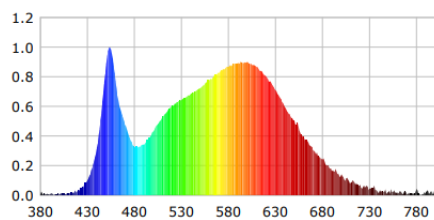

Warranty: 2 years
 Maximum height: 35 cm / minimum height: 25 cm
 Materials: ABS plastic base and head, aluminum arm

Professional replaceable light source (LED only)

Characteristics

Measurement in Lux on the worktop view at 35 cm:

> 500 Lux

< 500 Lux

Measurement in Lux on the worktop in profile view at 35 cm:

Measurement in nanometers of the light spectrum

- 0 No-risk
- 1 Low-risk
- 2 Moderate-risk
- 3 High-risk

SAP no.	400077430
EAN code	3595560012862
Color	Black
Luminous flow	488
Lux at 35cm	925
Lm/W	98
Color T° (K)	2900 / 3400 / 4000
CRI	>82
Source lifetime (h)	40 000
Energy consumption (kWh/1000 h)	13
USB Port	Yes
Inductive charger	No
Net weight (kg)	1,19