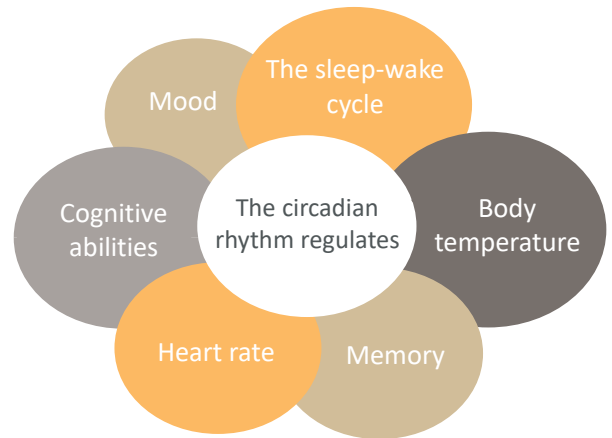

Energy class

OUR EXPERTISE

1-Why use accent lighting?

We are regularly subjected to constant artificial lighting in the office that does not take into account our biological rhythm. Poor lighting quality can cause headaches, sleep disorders, loss of concentration. According to a recent study, only 34% of offices reach the lighting level of 500 lux recommended by Occupational Medicine.

2-Biodynamic light: source of well-being!

An adapted biodynamic light that accompanies you on a daily basis is essential to be effective in your work, your projects in order to prevent any harmful consequences produced by poor lighting. Your productivity will be greatly improved, you will be more dynamic and in a better mood. This is the reason why each individual must carefully follow his "circadian rhythm". The circadian rhythm is a biological rhythm that governs a set of physiological processes in humans. It is regulated by light for 24 hours.