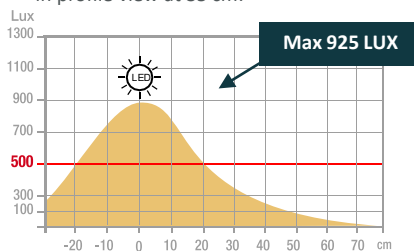

Warranty: 2 years
 Maximum height: 35 cm / minimum height: 25 cm
 Materials: ABS plastic base and head, aluminum arm

Professional replaceable light source (LED only)

Characteristics

Measurement in Lux on the worktop view at 35 cm:

> 500 Lux

< 500 Lux

Measurement in Lux on the worktop in profile view at 35 cm:

Measurement in nanometers of the light spectrum

- 0 No-risk
- 1 Low-risk
- 2 Moderate-risk
- 3 High-risk

SAP no.	400077430
EAN code	3595560012862
Color	Black
Luminous flow	488
Lux at 35cm	925
Lm/W	98
Color T° (K)	2900 / 3400 / 4000
CRI	>82
Source lifetime (h)	40 000
Energy consumption (kWh/1000 h)	13
USB Port	Yes
Inductive charger	No
Net weight (kg)	1,19