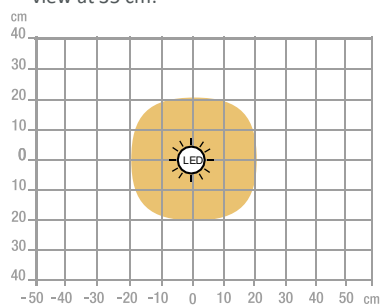

Touch switch on the base: 4 intensity levels and 3 color temperature levels.

UNILUX

- **USB charging port:** integrated USB 2.0 Type A connection 5 V, max. 1A, charge your smartphone or tablet (cable not supplied).
- **The touch switch:** on the base with 4 levels of intensity and 3 levels of adjustment of the color temperature to adapt to different needs: rest, reading, work.
- **Sober and elegant design:** with an elliptical shaped head allowing an optimal diffusion of the light on the worktop. It fits perfectly to all office sizes.
- **Energetically efficient:** this lamp consumes 75% less energy than incandescent lighting and 35% less energy than fluorescent lighting for the same level of brightness.
- **Comfortable light for the eyes with its latest generation LED:** the light is stable without flickering or glare. Protects your eyes well

Warranty: 2 years
 Maximum height: 35 cm / minimum height: 25 cm
 Materials: ABS plastic base and head, aluminum arm

Professional replaceable light source (LED only)

Characteristics

Measurement in Lux on the worktop view at 35 cm:

> 500 Lux

< 500 Lux

Measurement in Lux on the worktop in profile view at 35 cm:

Measurement in nanometers of the light spectrum

- 0 No-risk
- 1 Low-risk
- 2 Moderate-risk
- 3 High-risk

SAP no.	400077430
EAN code	3595560012862
Color	Black
Luminous flow	488
Lux at 35cm	925
Lm/W	98
Color T° (K)	2900 / 3400 / 4000
CRI	>82
Source lifetime (h)	40 000
Energy consumption (kWh/1000 h)	13
USB Port	Yes
Inductive charger	No
Net weight (kg)	1,19