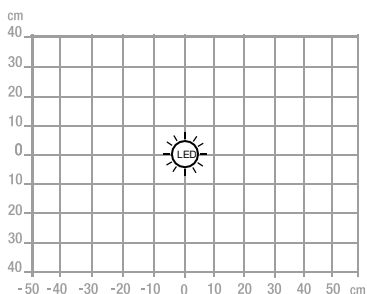

Warranty: 2 years

Maximum height: 65 cm / minimum height: 52 cm

Materials: brushed steel base and arms / laminated fabric lampshade

End user replaceable light source (LED only)

Characteristics

Measurement in Lux on the worktop in top view at 35 cm:

> 500 Lux

< 500 Lux

Measurement in Lux on the worktop in profile view at 35 cm:

Max 310 LUX

Measurement in nanometers of the light spectrum

- 0 No-risk
- 1 Low-risk
- 2 Moderate-risk
- 3 High-risk

SAP no.	400032358
EAN code	3595560005536
Colors	Brushed steel
Luminous flow	915
Lux at 35cm	310
Lm/W	83
Color T° (K)	3000
CRI	84
Source Lifetime (h)	20000
Energy consumption (kWh/1000 h)	11
USB Port	No
Inductive charger	No
Net weight (kg)	3,06