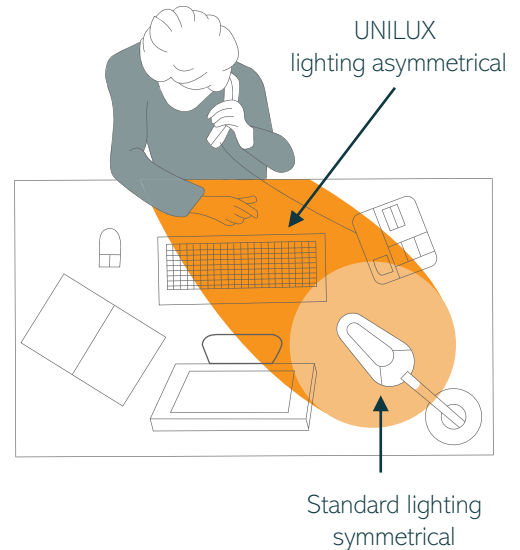

Energy class

OUR EXPERTISE

1-Why use auxiliary lighting?

We are regularly subjected to constant artificial lighting in the office, which takes no account of our biological rhythms. Poor lighting quality can cause headaches, sleep disorders and loss of concentration. According to a recent study, only 34% of offices achieve the level of illumination of 500 lux recommended by Occupational Medicine in accordance with DIN EN 12464-1*.

2-How to light your workspace?

- Position the lamp head at least 35 cm above the worktop. work surface.
- Place the lamp on the opposite side to the hand that is holding the mouse or writing.
- Use lamps with asymmetrical lighting to reduce eyestrain, which can lead to eye irritation, headaches, loss of concentration, reduced productivity, etc.
- Position the lamp so that it is easy to adjust and so that the light is in the right place.
- Avoid reflections from shiny surfaces.
- Limit direct glare from bright light in the field of vision and indirect glare from bright light in the field of vision. in the field of vision and indirect glare from the reflection of light from the reflection of light in the field of vision, on a work surface walls or objects.