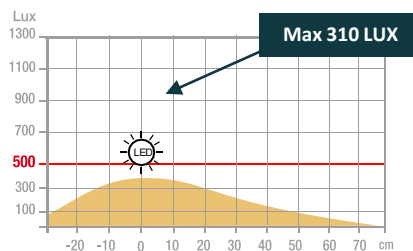

Warranty: 2 years

Maximum height: 65 cm / minimum height: 52 cm

Materials: brushed steel base and arms / laminated fabric lampshade

End user replaceable light source (LED only)

Characteristics

Measurement in Lux on the worktop in top view at 35 cm:

> 500 Lux

< 500 Lux

Measurement in Lux on the worktop in profile view at 35 cm:

Max 310 LUX

Measurement in nanometers of the light spectrum

- 0 No-risk
- 1 Low-risk
- 2 Moderate-risk
- 3 High-risk

SAP no.	400032358
EAN code	3595560005536
Colors	Brushed steel
Luminous flow	915
Lux at 35cm	310
Lm/W	83
Color T° (K)	3000
CRI	84
Source Lifetime (h)	20000
Energy consumption (kWh/1000 h)	11
USB Port	No
Inductive charger	No
Net weight (kg)	3,06