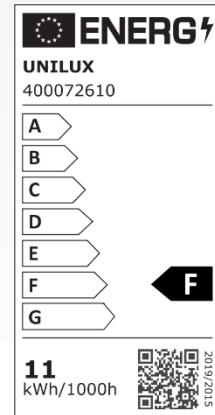

OUR CSR COMMITMENTS

1. All our lighting are **100% repairable** thus limiting planned obsolescence.
2. Reduce our carbon footprint through our **ECO-DESIGN THINKING** approach.
3. Contribute to the preservation of the planet's natural resources by promoting the use of **recycled materials**.
4. Optimize our packaging to control our **transport costs**.
5. Highlight the **talent of our employees** by ensuring social equality.

Energy class