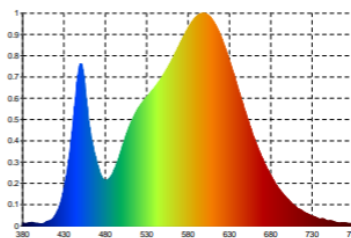

> 500 Lux

< 500 Lux

Measurement in Lux on the worktop in profile view at 35 cm:

Max 310 LUX

Measurement in nanometers of the light spectrum

- 0 No-risk
- 1 Low-risk
- 2 Moderate-risk
- 3 High-risk

SAP no.	400032358
EAN code	3595560005536
Colors	Brushed steel
Luminous flow	915
Lux at 35cm	310
Lm/W	83
Color T° (K)	3000
CRI	84
Source Lifetime (h)	20000
Energy consumption (kWh/1000 h)	11
USB Port	No
Inductive charger	No
Net weight (kg)	3,06