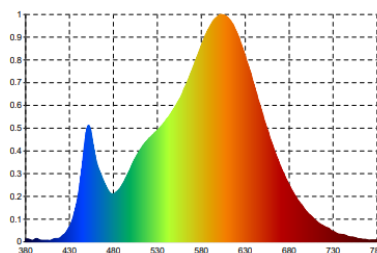

> 500 Lux

< 500 Lux

Measurement in Lux on the worktop
in profile view at 35 cm:

Measurement in nanometers
of the light spectrum

- 0 No-risk
- 1 Low-risk
- 2 Moderate-risk
- 3 High-risk

SAP no.	100341068
EAN code	3595560024346
Colors	Black
Luminous flow	947
Lux at 35cm	1935
Lm/W	95
Color T* (K)	3000
CRI	83
Source Lifetime (h)	50000
Energy consumption (kWh/1000 h)	10
USB Port	No
Inductive charger	No
Net weight (kg)	12,4