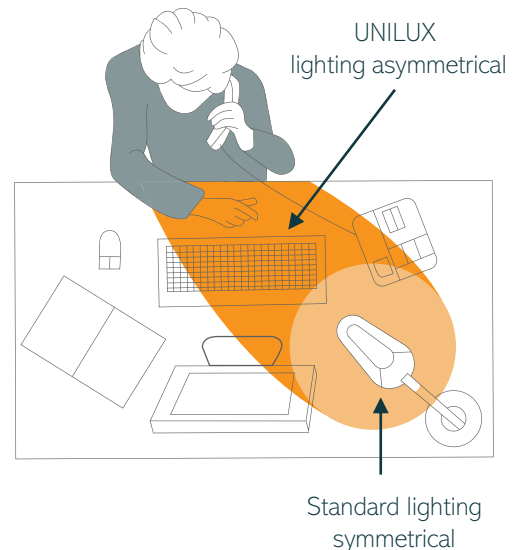

2-How to light your workspace?

- Position the lamp head at least 35 cm above the worktop. work surface.
- Place the lamp on the opposite side to the hand that is holding the mouse or writing.
- Use lamps with asymmetrical lighting to reduce eyestrain, which can lead to eye irritation, headaches, loss of concentration, reduced productivity, etc.
- Position the lamp so that it is easy to adjust and so that the light is in the right place.
- Avoid reflections from shiny surfaces.
- Limit direct glare from bright light in the field of vision and indirect glare from bright light in the field of vision. in the field of vision and indirect glare from the reflection of light from the reflection of light in the field of vision, on a work surface walls or objects.