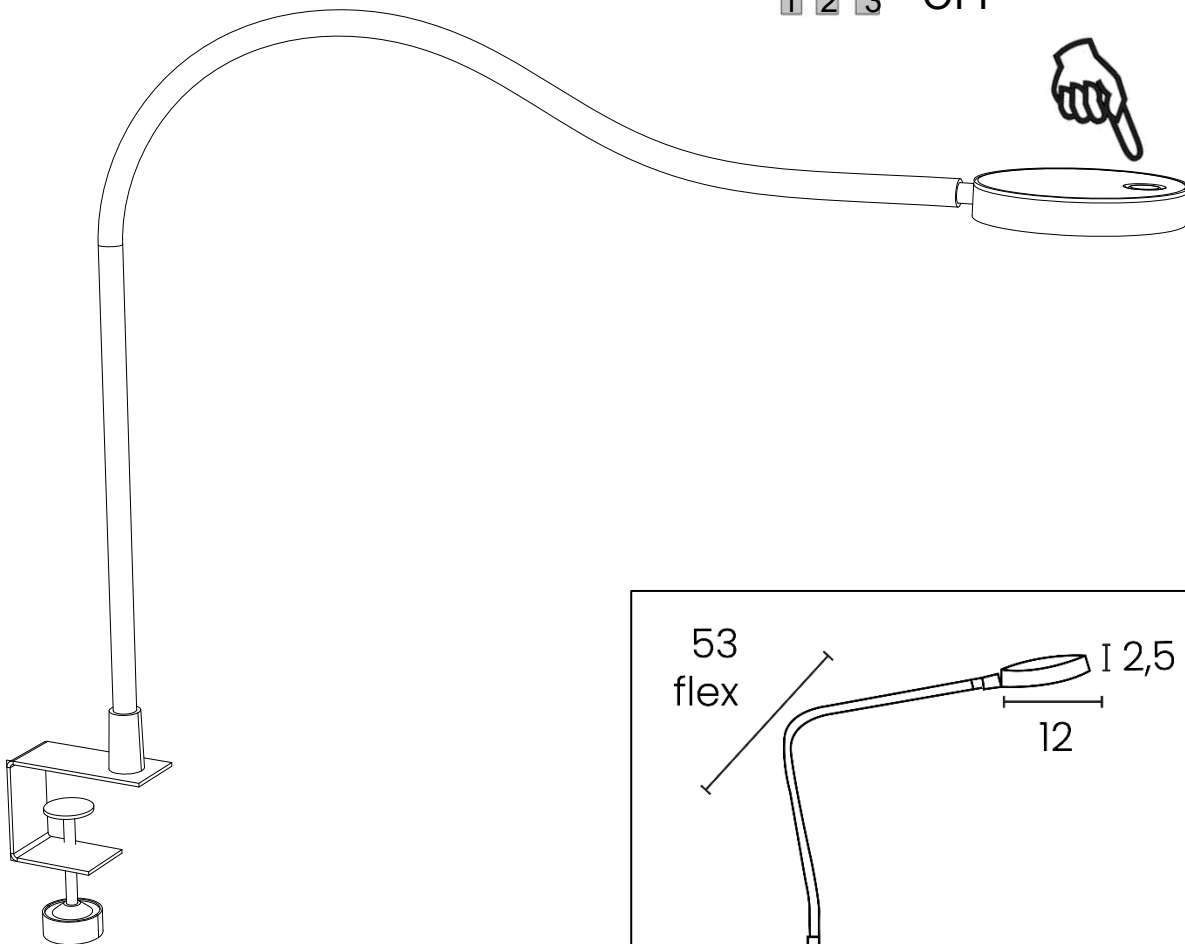

USER GUIDE

FR : Source lumineuse remplaçable (LED uniquement) par un professionnel
EN : Replaceable (LED only) light source by a professional

DE : Auswechselbare (nur LED) Lichtquelle durch einen Fachmann

ES : Fuente de luz reemplazable (sólo LED) por un profesional

IT : Sorgente luminosa sostituibile (solo LED) da un professionista

DK : Udskiftelig (kun LED) lyskilde af en professionel

NL : Verwisselbare (alleen LED) lichtbron door een vakman

SE : Utbytbar ljuskälla (endast LED) av en professionell

FI : Vaihdeettava (vain LED) valonlähde ammattilaisen toimesta.

NO : Utskiftbar (kun LED) lyskilde av en profesjonell

PL : Wymienialne (tylko LED) źródło światła przez profesjonalistę

PT : Fonte de luz substituível (apenas LED) por um profissional

OFF