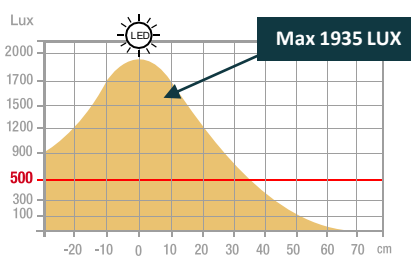

Warranty: 2 years

Maximum height: 80 cm / minimum height: 30 cm

Materials: High quality steel base and head with Epoxy paint/ / metal arm

Professional replaceable light source (LED only)

Characteristics

Measurement in Lux on the worktop
in top view at 35 cm:

> 500 Lux

< 500 Lux

Measurement in Lux on the worktop
in profile view at 35 cm:

Measurement in nanometers
of the light spectrum

- 0 No-risk
- 1 Low-risk
- 2 Moderate-risk
- 3 High-risk

SAP no.	100341068
EAN code	3595560024346
Colors	Black
Luminous flow	947
Lux at 35cm	1935
Lm/W	95
Color T* (K)	3000
CRI	83
Source Lifetime (h)	50000
Energy consumption (kWh/1000 h)	10
USB Port	No
Inductive charger	No
Net weight (kg)	12,4