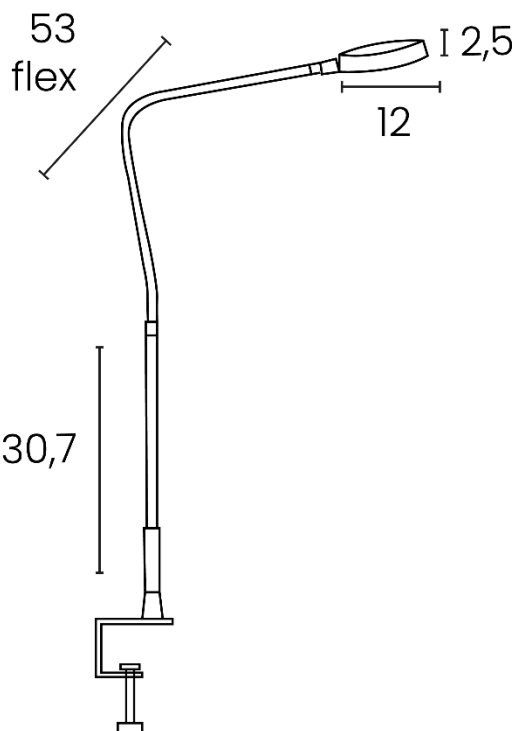

USER GUIDE

FR : Source lumineuse remplaçable (LED uniquement) par un professionnel
EN : Replaceable (LED only) light source by a professional

DE : Auswechselbare (nur LED) Lichtquelle durch einen Fachmann

ES : Fuente de luz reemplazable (sólo LED) por un profesional

IT : Sorgente luminosa sostituibile (solo LED) da un professionista

DK : Udskiftelig (kun LED) lyskilde af en professionel

NL : Verwisselbare (alleen LED) lichtbron door een vakman

SE : Utbytbar ljuskälla (endast LED) av en professionell

FI : Vaihdeettava (vain LED) valonlähde ammattilaisen toimesta.

NO : Utskiftbar (kun LED) lyskilde av en profesjonell

PL : Wymienialne (tylko LED) źródło światła przez profesjonalistę

PT : Fonte de luz substituível (apenas LED) por um profissional

OFF