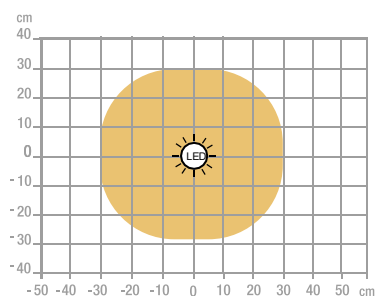

Warranty: 2 years

Maximum height: 80 cm / minimum height: 30 cm

Materials: High quality steel base and head with Epoxy paint/ / metal arm

Professional replaceable light source (LED only)

Characteristics

Measurement in Lux on the worktop
in top view at 35 cm:

> 500 Lux

< 500 Lux

Measurement in Lux on the worktop
in profile view at 35 cm:

Measurement in nanometers
of the light spectrum

- 0 No-risk
- 1 Low-risk
- 2 Moderate-risk
- 3 High-risk

SAP no.	100341068
EAN code	3595560024346
Colors	Black
Luminous flow	947
Lux at 35cm	1935
Lm/W	95
Color T* (K)	3000
CRI	83
Source Lifetime (h)	50000
Energy consumption (kWh/1000 h)	10
USB Port	No
Inductive charger	No
Net weight (kg)	12,4