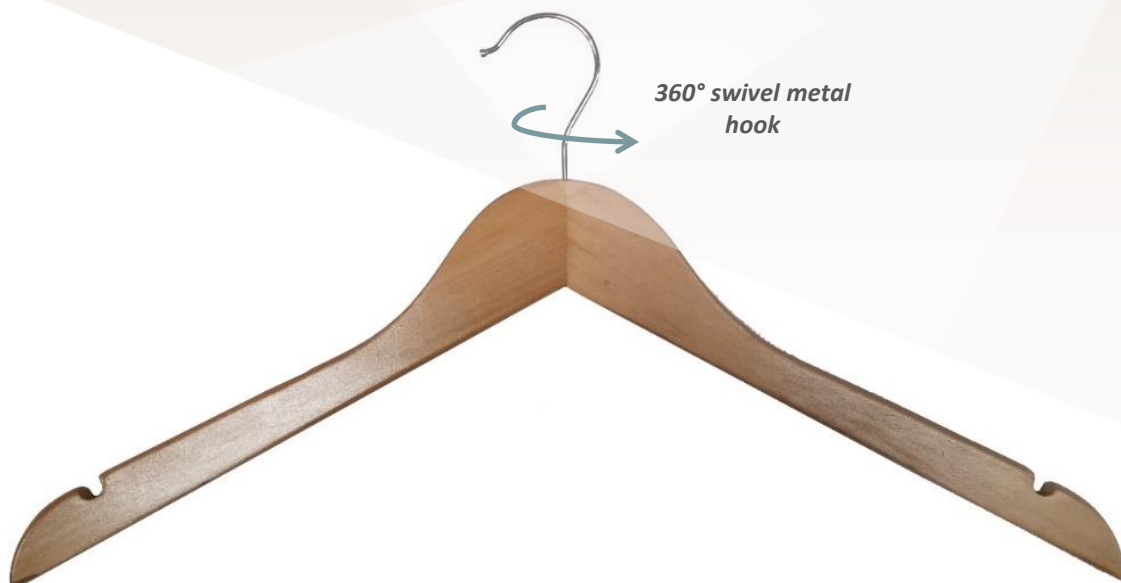

UNILUX

VESTA

- Made of varnished light wood, this very sturdy hanger supports heavy clothes without any problem.
- Metal hook swivels 360°. Its soft and streamlined lines prevent any deformation of the clothes.
- Small footprint.

Delivered in batches of 25

Solid wood hanger: shaped

Materials: Steel-Genuine wood medium varnish

Discover our range of wood and plastic

SAP no.	Color	Sold by pack	Dimension of the hanger	Net weight pack	Warranty	EAN code	EA par carton
100340725	Wood	25 hangers	L45x H16 cm	2,78 kg	2 years	3595560008223	1 pack of 25