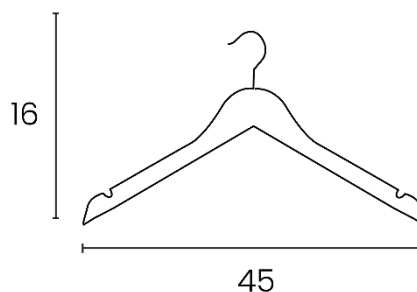

UNILUX

VESTA

- Made of varnished light wood, this very sturdy hanger supports heavy clothes without any problem.
- Metal hook swivels 360°. Its soft and streamlined lines prevent any deformation of the clothes.
- Small footprint.

Delivered in batches of 25

Solid wood hanger: shaped

Materials: Steel-Genuine wood medium varnish

Discover our range of wood and plastic

SAP no.	Color	Sold by pack	Dimension of the hanger	Net weight pack	Warranty	EAN code	EA par carton
100340725	Wood	25 hangers	L45x H16 cm	2,78 kg	2 years	3595560008223	1 pack of 25