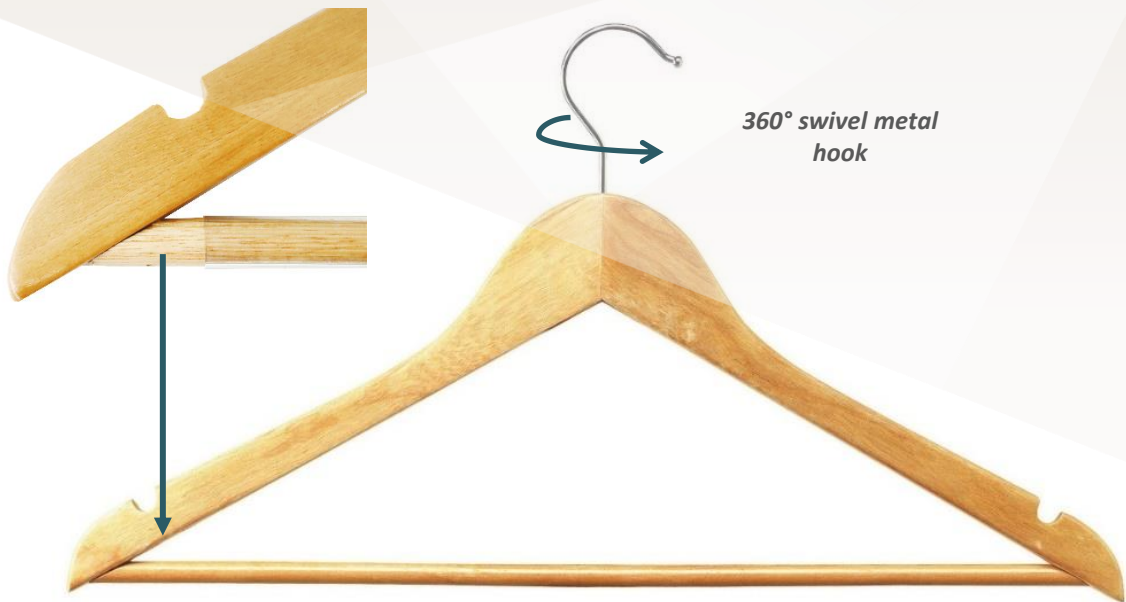

UNiLUX

---

WOODY

- Made of real wood, this very sturdy hanger is equipped with a crossbar and two notches. Metal hook swivels 360°. It supports heavy clothes without any problem. Its curved lines avoid any deformation of the clothes.

- Delivered in batches of 25
- Solid wood hanger with crossbar
- Materials: Steel-Genuine wood with clear varnish

**Discover our range of wood and plastic**

SAP no.	Color	Sold by pack	Dimension of the hanger	Net weight pack	Warranty	EAN code	EA par carton
100340720	Wood	25 hangers	L45 x H16 cm	2,78 kg	2 years	3595560006496	1 pack of 25