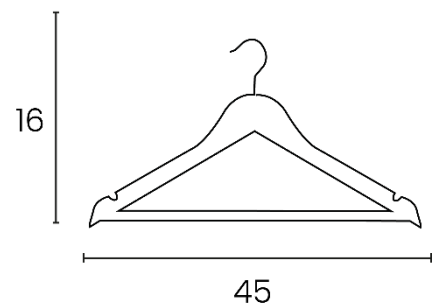

UNiLUX

---

WOODY

- Made of real wood, this very sturdy hanger is equipped with a crossbar and two notches. Metal hook swivels 360°. It supports heavy clothes without any problem. Its curved lines avoid any deformation of the clothes.

- Delivered in batches of 25
- Solid wood hanger with crossbar
- Materials: Steel-Genuine wood with clear varnish

**Discover our range of wood and plastic**

SAP no.	Color	Sold by pack	Dimension of the hanger	Net weight pack	Warranty	EAN code	EA par carton
100340720	Wood	25 hangers	L45 x H16 cm	2,78 kg	2 years	3595560006496	1 pack of 25