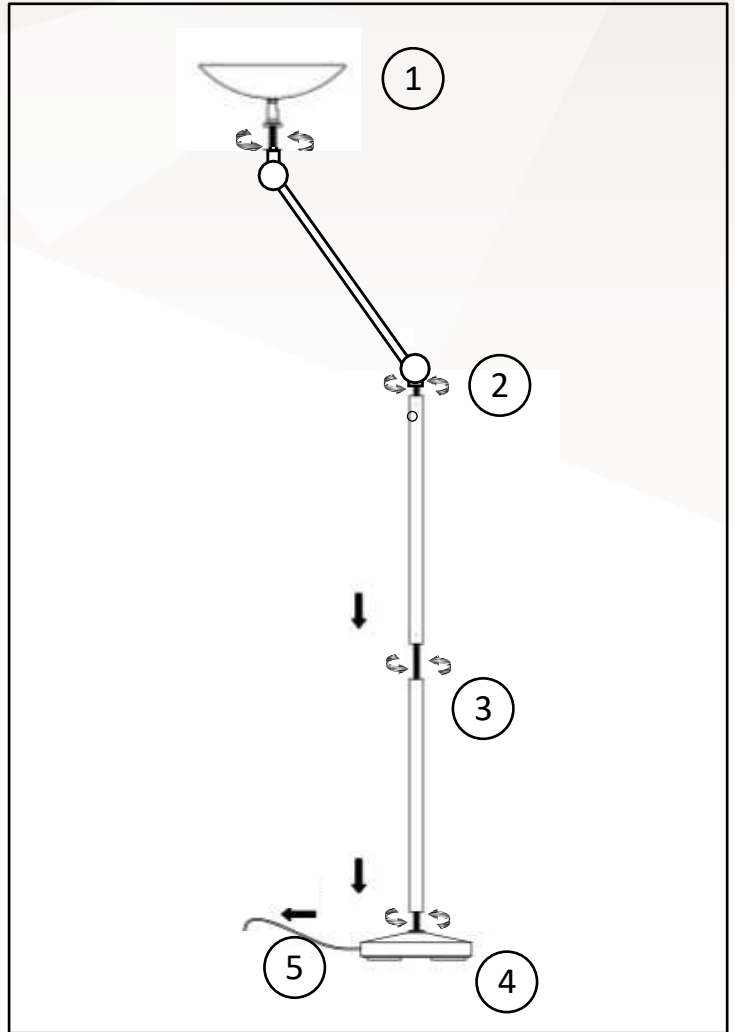

# GUIDE D'UTILISATION

**i**

x1

5 min

 [www.my-unilux.com](http://www.my-unilux.com)

 Turn to increases or decreases the brightness

174-186 cm

25 cm

 Turn to increases or decreases the brightness

182 cm

25 cm