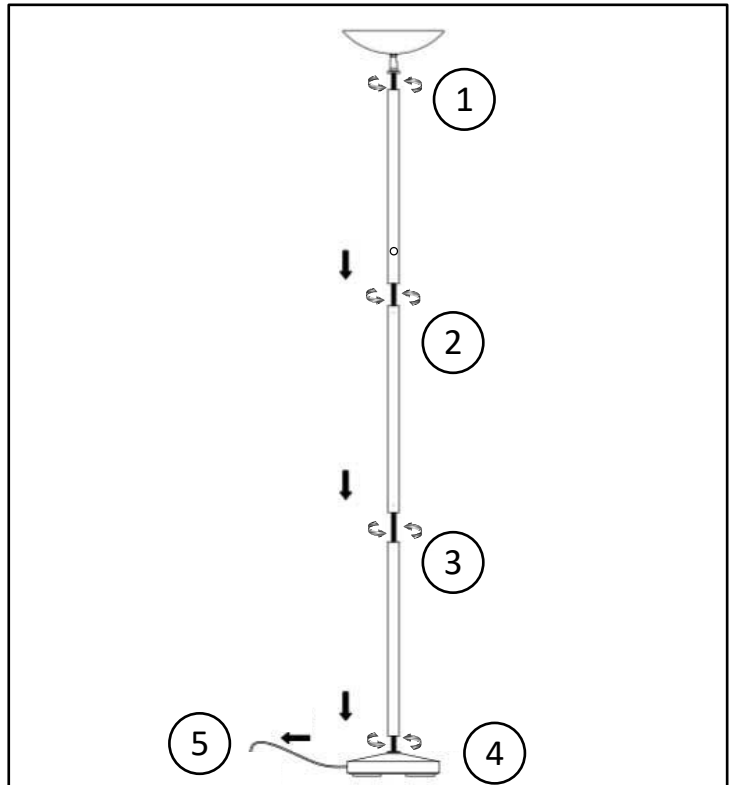

# GUIDE D'UTILISATION

**i**

x1

5 min

 [www.my-unilux.com](http://www.my-unilux.com)

 Turn to increases or decreases the brightness

174-186 cm

25 cm

 Turn to increases or decreases the brightness

182 cm

25 cm