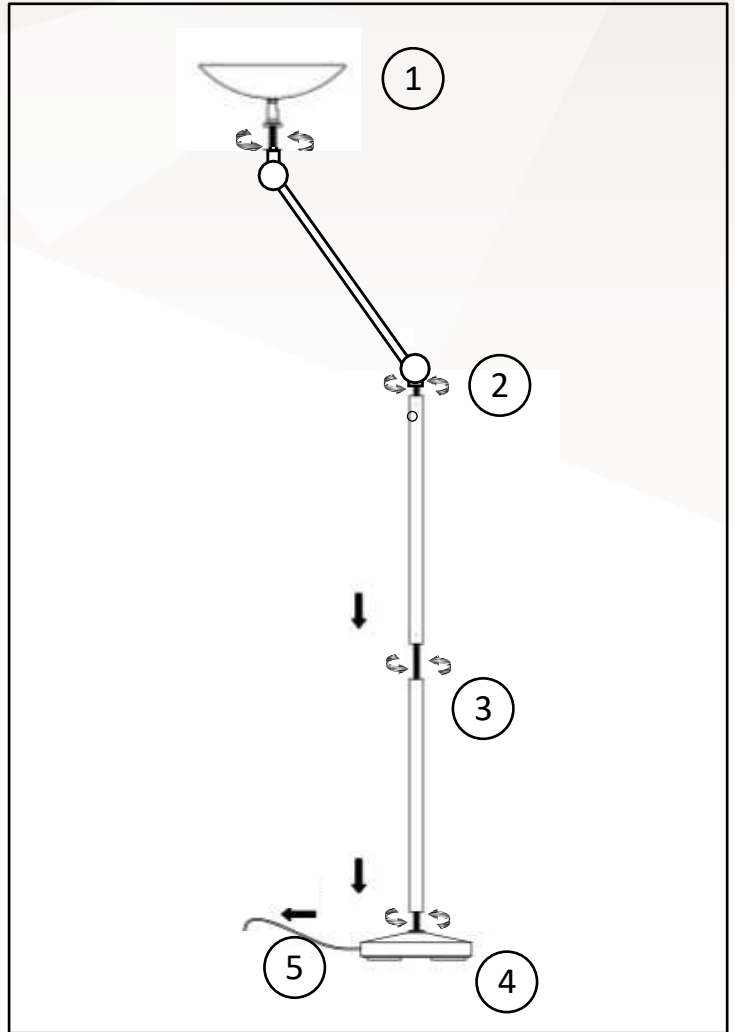

# GUIDE D'UTILISATION

**i**

x1

5 min

[www.my-unilux.com](http://www.my-unilux.com)

Turn to increases or decreases the brightness

174-186 cm

25 cm

Turn to increases or decreases the brightness

182 cm

25 cm