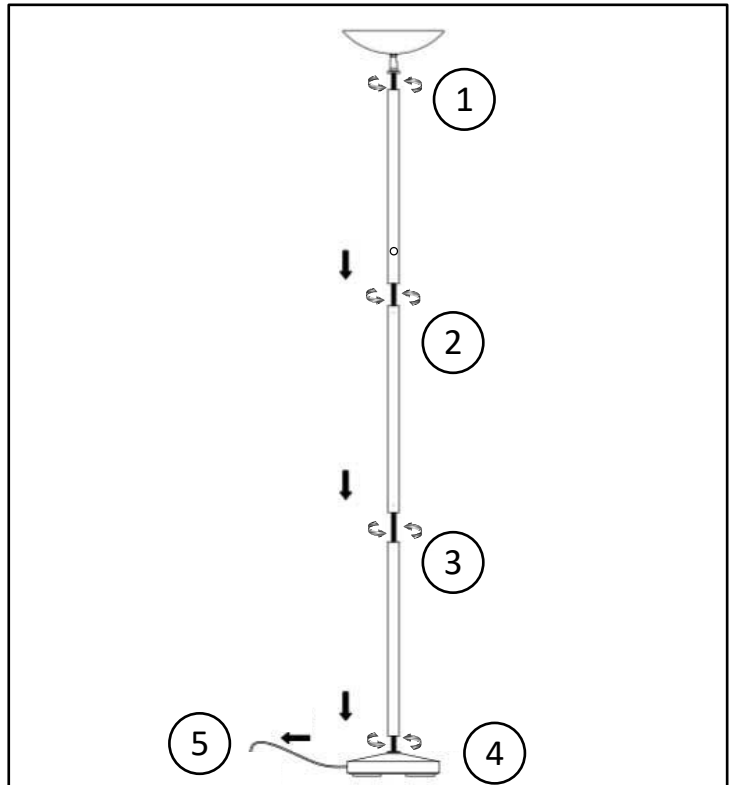

# GUIDE D'UTILISATION

**i**

x1

5 min

[www.my-unilux.com](http://www.my-unilux.com)

Turn to increases or decreases the brightness

174-186 cm

25 cm

Turn to increases or decreases the brightness

182 cm

25 cm