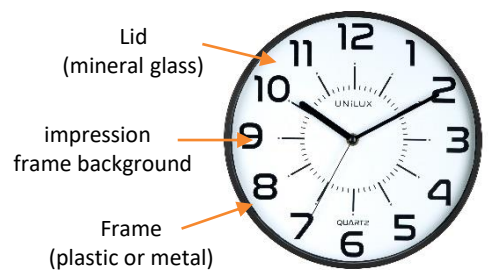

## OUR EXPERTISE

A clock is a must-have accessory that fits perfectly into any room in your business:

- individual office
- open space
  - meeting room
  - Passing places
  - lobby

Setting up a clock in a workspace allows employees to avoid checking the time on the smartphone or tablet time and therefore not be tempted to look at their messages or browse the internet by same occasion. Thus a clock allows to gain in concentration and productivity because the employees are less distracted.

For good readability from a distance, it is important to have:

- good contrast between the background of the dial and the color of the numbers (better contrast with white background / black numbers)
- A good height of the figures (about 3cm minimum) and in Arabic characters preferably