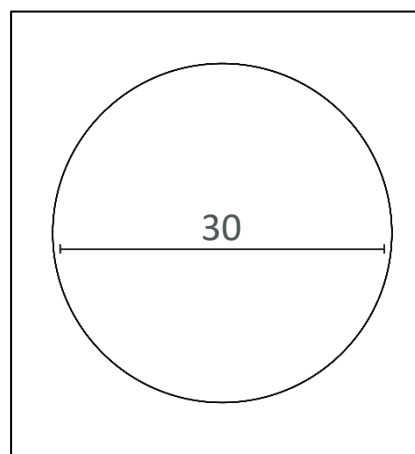

Operation: powered by a 1.5 V (AA) battery included

Thickness: 1 cm

Diameter: 30 cm

Average consumption: 0.21 mA

Quick wall mounting by 1 eyelet

Warranty: 2 years

Materials: bamboo frame

SAP no.	400140806
EAN code	3595560030408
Colors	Bamboo
Diameter (cm)	∅ 30
Batterie Included	1 x AA 1,5 V
Radio controlled	No
Silent movement	Yes
Readability (m)	35 m
Humidity indicator	No
Temperature indicator	No
Date indicator	No
Type of wall mounting	Wall Hook
Net weight: Kg	0,54