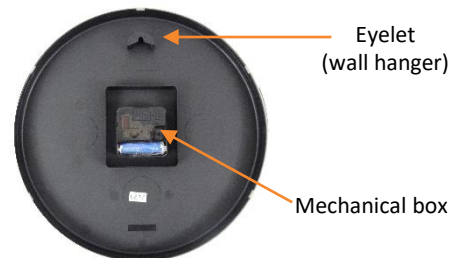

OUR CSR COMMITMENTS

1. All our lighting are **100% repairable** thus limiting planned obsolescence.
2. Reduce our carbon footprint through our **ECO-DESIGN THINKING** approach.
3. Contribute to the preservation of the planet's natural resources by promoting the use of **recycled materials**.
4. Optimize our packaging to control our **transport costs**. 65%
5. Highlight the **talent of our employees** by ensuring social equality.

OUR EXPERTISE

A clock is a must-have accessory that fits perfectly into any room in your business:

1. individual office
2. open space
   - meeting room
   - Passing places
   - lobby

Setting up a clock in a workspace allows employees to avoid checking the time on the smartphone or tablet time and therefore not be tempted to look at their messages or browse the internet by same occasion. Thus a clock allows to gain in concentration and productivity because the employees are less distracted.

For good readability from a distance, it is important to have:

- good contrast between the background of the dial and the color of the numbers (better contrast with white background / black numbers)
- A good height of the figures (about 3cm minimum) and in Arabic characters preferably

OUR CERTIFICATIONS

Unilux is committed to an eco-responsible approach and ensures that its products respect this commitment. Indeed, we are very concerned about current environmental issues and we aspire to respond as best as possible to the concerns of our consumers on this subject. Sustainable development is at the heart of our strategy and we act for the environment. You will find below the different certifications that Unilux has and that prove its environmental commitment.

UNILUX