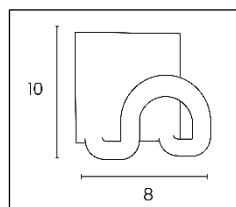

Supports up to 8 kg  
 Dimensions: 10 cm x 8 cm  
 Materials: ABS plastic and glossy Cycolac

SAP no.	Color	Size	Max lift	Warranty	Net Weight	EAN code
100340762	Black	L8 x H10 x P6 cm	8 kg	2 years	0,30 kg	3595560004430
400095454	Blue	L8 x H10 x P6 cm	8 kg	2 years	0,30 kg	3595560025671
400095455	Green	L8 x H10 x P6 cm	8 kg	2 years	0,30 kg	3595560025701
100340769	Grey	L8 x H10 x P6 cm	8 kg	2 years	0,30 kg	3595560009671