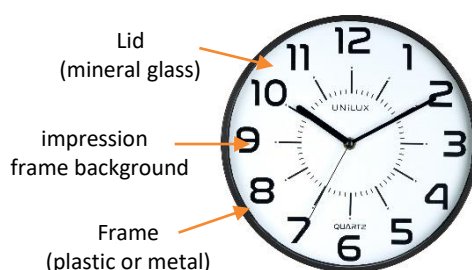

# MOON

- **Smart:** this clock has a white backlight system that allows great readability wherever you are in the room.
- **Modern design:** with its contemporary look and beautiful aluminum finishes MOON will suit all types of offices.
- **Legibility:** a dimension of 30 cm for maximum legibility up to 35 m thanks to its contrast of large black numerals on a white background.
- **Accuracy:** High quality quartz system allows reliability of a deviation of 1 sec in 6 years of operation.
- **Robustness:** thanks to its aluminum frame, this clock with beautiful finishes withstands any test.

## OUR EXPERTISE

A clock is a must-have accessory that fits perfectly into any room in your business:

- individual office
- open space
  - meeting room
  - Passing places
  - lobby

Setting up a clock in a workspace allows employees to avoid checking the time on the smartphone or tablet time and therefore not be tempted to look at their messages or browse the internet by same occasion. Thus a clock allows to gain in concentration and productivity because the employees are less distracted.

For good readability from a distance, it is important to have:

- good contrast between the background of the dial and the color of the numbers (better contrast with white background / black numbers)
- A good height of the figures (about 3cm minimum) and in Arabic characters preferably