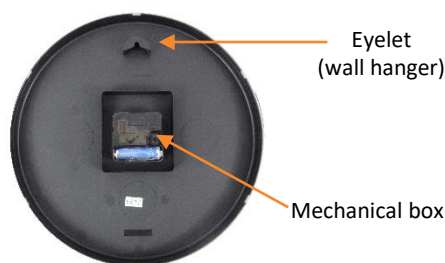

For good readability from a distance, it is important to have:

- good contrast between the background of the dial and the color of the numbers (better contrast with white background / black numbers)
- A good height of the figures (about 3cm minimum) and in Arabic characters preferably