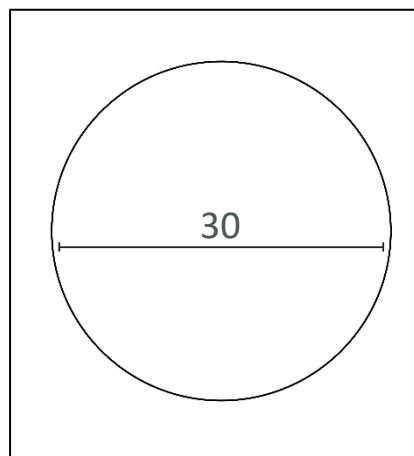

# MOON

- **Smart:** this clock has a white backlight system that allows great readability wherever you are in the room.
- **Modern design:** with its contemporary look and beautiful aluminum finishes MOON will suit all types of offices.
- **Legibility:** a dimension of 30 cm for maximum legibility up to 35 m thanks to its contrast of large black numerals on a white background.
- **Accuracy:** High quality quartz system allows reliability of a deviation of 1 sec in 6 years of operation.
- **Robustness:** thanks to its aluminum frame, this clock with beautiful finishes withstands any test.

Operation: mains connection (cable included) + 1.5 V (AA) battery included  
Diameter: 30 cm  
Thickness: 4 cm  
Average consumption: 0.22 mA  
Quick wall mounting by 1 eyelet  
Warranty: 2 years  
Materials: ABS plastic frame/ flat mineral glass cover