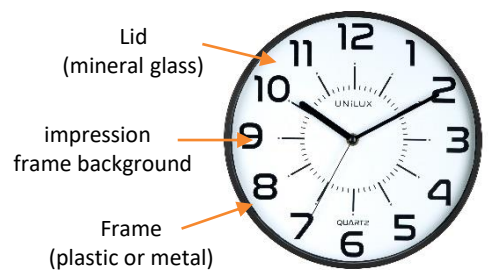

# OUR EXPERTISE

A clock is a must-have accessory that fits perfectly into any room in your business:

- individual office
- open space
  - meeting room
  - Passing places
  - lobby

Setting up a clock in a workspace allows employees to avoid checking the time on the smartphone or tablet time and therefore not be tempted to look at their messages or browse the internet by same occasion. Thus a clock allows to gain in concentration and productivity because the employees are less distracted.

For good readability from a distance, it is important to have:

- good contrast between the background of the dial and the color of the numbers (better contrast with white background / black numbers)
- A good height of the figures (about 3cm minimum) and in Arabic characters preferably