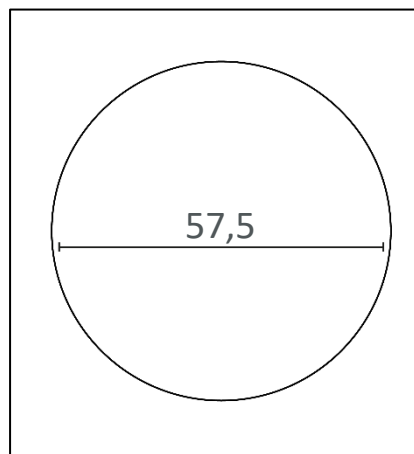

UNILUX

---

MEGA

- **Practical:** a dimension of 57.5 cm for maximum legibility up to 180m. This large clock is particularly suitable for large areas (open spaces, warehouses, meeting rooms, dining rooms, etc,...).
- **Modern design:** its contemporary look and white numerals on a black background allows a visual contrast conducive to reading.
- **Complementary:** clock perfectly coordinated with LED lamps and UNILUX office accessories (coat rack, footrest, ergonomic products).

Operation: powered by a 1.5 V (AA) battery included  
 Diameter: 57.5 cm  
 Thickness: 7 cm  
 Average consumption: 0.21 mA  
 Quick wall mounting by 1 eyelet  
 Warranty: 2 years  
 Materials: ABS plastic frame/ flat mineral glass cover