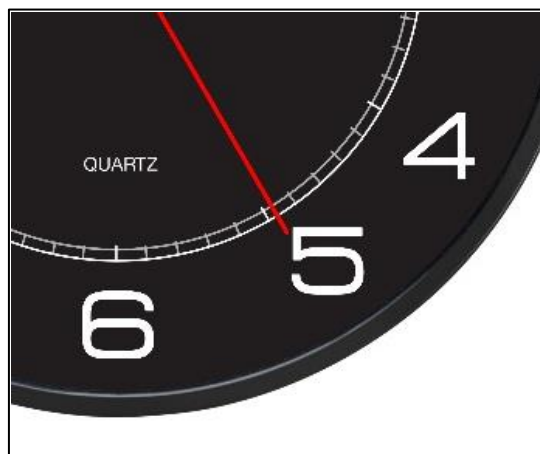

UNILUX

---

MEGA

- **Practical:** a dimension of 57.5 cm for maximum legibility up to 180m. This large clock is particularly suitable for large areas (open spaces, warehouses, meeting rooms, dining rooms, etc,...).
- **Modern design:** its contemporary look and white numerals on a black background allows a visual contrast conducive to reading.
- **Complementary:** clock perfectly coordinated with LED lamps and UNILUX office accessories (coat rack, footrest, ergonomic products).

Operation: powered by a 1.5 V (AA) battery included  
 Diameter: 57.5 cm  
 Thickness: 7 cm  
 Average consumption: 0.21 mA  
 Quick wall mounting by 1 eyelet  
 Warranty: 2 years  
 Materials: ABS plastic frame/ flat mineral glass cover

SAP no.	400094568
EAN code	3595560025183
Colors	Black
Diameter (cm)	Ø 57,5
Batterie Included	1 x AA 1,5 V
Radio controlled	No
Silent movement	No
Readability (m)	180 m
Humidity indicator	No
Temperature indicator	No
Date indicator	No
Type of wall mounting	Wall Hook
Net weight: Kg	3,15