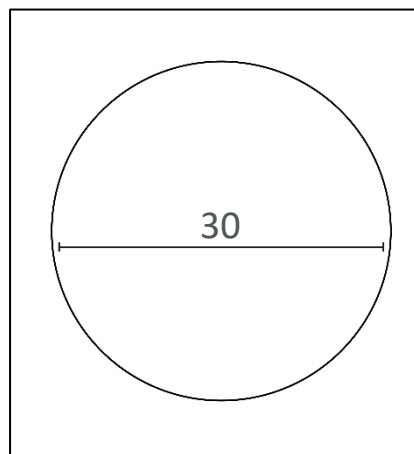

Operation: powered by 4 x 1.5 V (AA) batteries included

Diameter: 30 cm

Thickness: 4.5 cm

Average consumption: 0.21 mA.

Quick wall mounting by 1 eyelet

Warranty: 2 years

Materials: ABS plastic frame/ flat mineral glass cover

SAP no.	400094567
EAN code	3595560025114
Colors	Black
Diameter (cm)	∅ 30
Batterie Included	1 x AA 1,5 V
Radio controlled	No
Silent movement	No
Readability (m)	35 m
Humidity indicator	No
Temperature indicator	No
Date indicator	No
Type of wall mounting	Wall Hook
Net weight: Kg	0,72