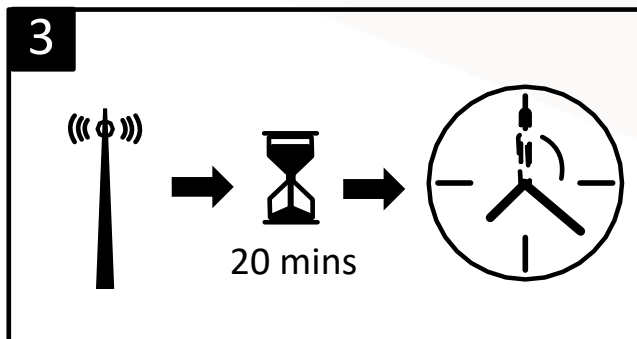

1- REC BUTTON

Push and hold this button for 3 seconds in case the signal receiving mode is not fully operational and compliant.

The hands will move to 12 o'clock position and start looking for the signal.

Once the DCF signal will be received properly, it will automatically set to the correct time.

2- RESET BUTTON

Please note that this button should only be used during assembly and repair process as it completely clear the time information and hands will reset 12 o'clock position for signal reception phase.

1- MANUAL SET

Push and hold the M-SET button after a few seconds the hands on the clock will start to turn. Keep the button pressed until the correct time is displayed then release the button.

The clock will now work as a quartz clock unit it receives the signal from the transmitter.

F

- ① Après avoir inséré une pile LR6 1,5V, la pendule se met automatiquement sur la position 12 heures.
- ② Après 20 min., la pendule se règle automatiquement à l'heure précise (ne pas déplacer la pendule durant la recherche du signal DFC).

Si la réception du signal n'est pas suffisante, l'horloge doit être déplacée, à proximité d'une fenêtre de préférence ou bien à l'extérieur du bâtiment pour en garantir la réception. Retirer la pile pendant une minute puis la remettre pour relancer la recherche du signal.

GB

- ① After inserting the battery LR6 1,5V, the clock hands move to 12 o'clock position.
- ② After 20 min., the clock automatically sets itself at the right time (do not move the clock during signal reception).

If the clock fails to set, change the place of reception, preferably near window or outside. Battery should be removed and reinserted after 1 min. to restart signal reception.

D

- ① Legen Sie eine Batterie LR6 1,5 V ein. Die Zeiger stellen sich automatisch auf die 12 Uhr-Position.
- ② Nach 20 Minuten stellt die Uhr automatisch die richtige Uhrzeit ein (bitte verrücken Sie die Uhr nicht während des Signalempfangs).

Sollte sich die Uhr nicht auf die richtige Uhrzeit einstellen, positionieren Sie die Uhr an einen anderen Standort, um das Signal zu empfangen. Geeignet ist hierfür Fensterhöhe oder bringen Sie die Uhr vorübergehend nach Draußen. Bitte entnehmen Sie die Batterie und legen Sie sie nach 1 Minute wieder ein, damit der Signalempfang erneut beginnt.