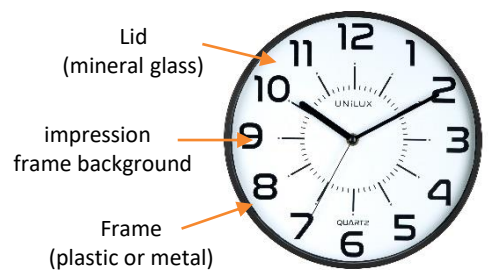

OUR EXPERTISE

A clock is a must-have accessory that fits perfectly into any room in your business:

- individual office
- open space
 - meeting room
 - Passing places
 - lobby

Setting up a clock in a workspace allows employees to avoid checking the time on the smartphone or tablet time and therefore not be tempted to look at their messages or browse the internet by same occasion. Thus a clock allows to gain in concentration and productivity because the employees are less distracted.

For good readability from a distance, it is important to have:

- good contrast between the background of the dial and the color of the numbers (better contrast with white background / black numbers)
- A good height of the figures (about 3cm minimum) and in Arabic characters preferably