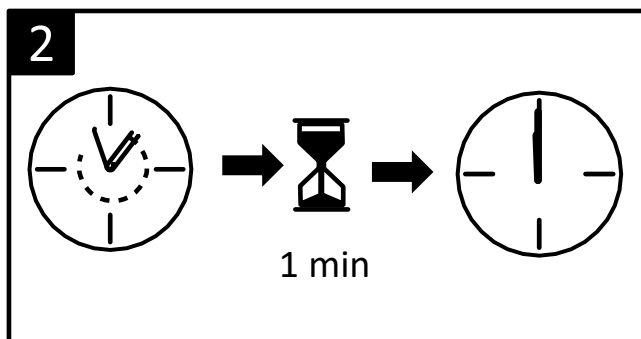

1- REC BUTTON

Push and hold this button for 3 seconds in case the signal receiving mode is not fully operational and compliant.

The hands will move to 12 o'clock position and start looking for the signal.

Once the DCF signal will be received properly, it will automatically set to the correct time.

2- RESET BUTTON

Please note that this button should only be used during assembly and repair process as it completely clear the time information and hands will reset 12 o'clock position for signal reception phase.

1- MANUAL SET

Push and hold the M-SET button after a few seconds the hands on the clock will start to turn. Keep the button pressed until the correct time is displayed then release the button.

The clock will now work as a quartz clock unit it receives the signal from the transmitter.

F

- ① Après avoir inséré une pile LR6 1,5V, la pendule se met automatiquement sur la position 12 heures.
- ② Après 20 min., la pendule se règle automatiquement à l'heure précise (ne pas déplacer la pendule durant la recherche du signal DFC).

Si la réception du signal n'est pas suffisante, l'horloge doit être déplacée, à proximité d'une fenêtre de préférence ou bien à l'extérieur du bâtiment pour en garantir la réception. Retirer la pile pendant une minute puis la remettre pour relancer la recherche du signal.

GB

- ① After inserting the battery LR6 1,5V, the clock hands move to 12 o'clock position.
- ② After 20 min., the clock automatically sets itself at the right time (do not move the clock during signal reception).

If the clock fails to set, change the place of reception, preferably near window or outside. Battery should be removed and reinserted after 1 min. to restart signal reception.

D

- ① Legen Sie eine Batterie LR6 1,5 V ein. Die Zeiger stellen sich automatisch auf die 12 Uhr-Position.
- ② Nach 20 Minuten stellt die Uhr automatisch die richtige Uhrzeit ein (bitte verrücken Sie die Uhr nicht während des Signalempfangs).

Sollte sich die Uhr nicht auf die richtige Uhrzeit einstellen, positionieren Sie die Uhr an einen anderen Standort, um das Signal zu empfangen. Geeignet ist hierfür Fensterhöhe oder bringen Sie die Uhr vorübergehend nach Draußen. Bitte entnehmen Sie die Batterie und legen Sie sie nach 1 Minute wieder ein, damit der Signalempfang erneut beginnt.