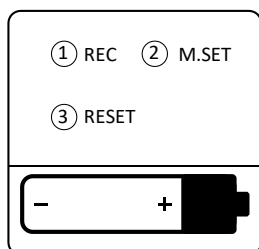

1- REC BUTTON

Push and hold this button for 3 seconds in case the signal receiving mode is not fully operational and compliant.

The hands will move to 12 o'clock position and start looking for the signal.

Once the DCF signal will be received properly, it will automatically set to the correct time.

2- RESET BUTTON

Please note that this button should only be used during assembly and repair process as it completely clear the time information and hands will reset 12 o'clock position for signal reception phase.

1- MANUAL SET

Push and hold the M-SET button after a few seconds the hands on the clock will start to turn. Keep the button pressed until the correct time is displayed then release the button.

The clock will now work as a quartz clock unit it receives the signal from the transmitter.

F

- ① Après avoir inséré une pile LR6 1,5V, la pendule se met automatiquement sur la position 12 heures.
- ② Après 20 min., la pendule se règle automatiquement à l'heure précise (ne pas déplacer la pendule durant la recherche du signal DFC).

Si la réception du signal n'est pas suffisante, l'horloge doit être déplacée, à proximité d'une fenêtre de préférence ou bien à l'extérieur du bâtiment pour en garantir la réception. Retirer la pile pendant une minute puis la remettre pour relancer la recherche du signal.

GB

- ① After inserting the battery LR6 1,5V, the clock hands move to 12 o'clock position.
- ② After 20 min., the clock automatically sets itself at the right time (do not move the clock during signal reception).

If the clock fails to set, change the place of reception, preferably near window or outside. Battery should be removed and reinserted after 1 min. to restart signal reception.

D

- ① Legen Sie eine Batterie LR6 1,5 V ein. Die Zeiger stellen sich automatisch auf die 12 Uhr-Position.
- ② Nach 20 Minuten stellt die Uhr automatisch die richtige Uhrzeit ein (bitte verrücken Sie die Uhr nicht während des Signalempfangs).

Sollte sich die Uhr nicht auf die richtige Uhrzeit einstellen, positionieren Sie die Uhr an einen anderen Standort, um das Signal zu empfangen. Geeignet ist hierfür Fensterhöhe oder bringen Sie die Uhr vorübergehend nach Draußen. Bitte entnehmen Sie die Batterie und legen Sie sie nach 1 Minute wieder ein, damit der Signalempfang erneut beginnt.