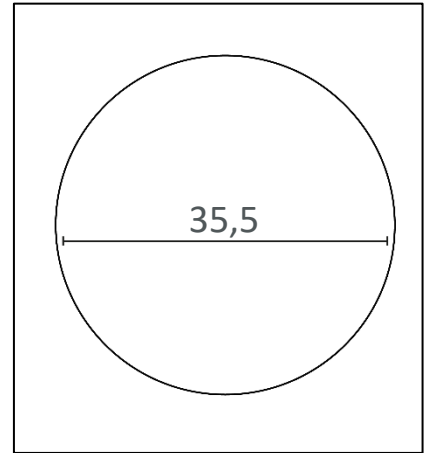

SAP no.	400094566
EAN code	3595560025053
Colors	Grey metal
Diameter (cm)	Ø 35,5
Batterie Included	1 x AA 1,5 V
Radio controlled	Yes
Silent movement	Yes
Readability (m)	100 m
Humidity indicator	No
Temperature indicator	No
Date indicator	No
Type of wall mounting	Wall Hook
Net weight: Kg	1,07