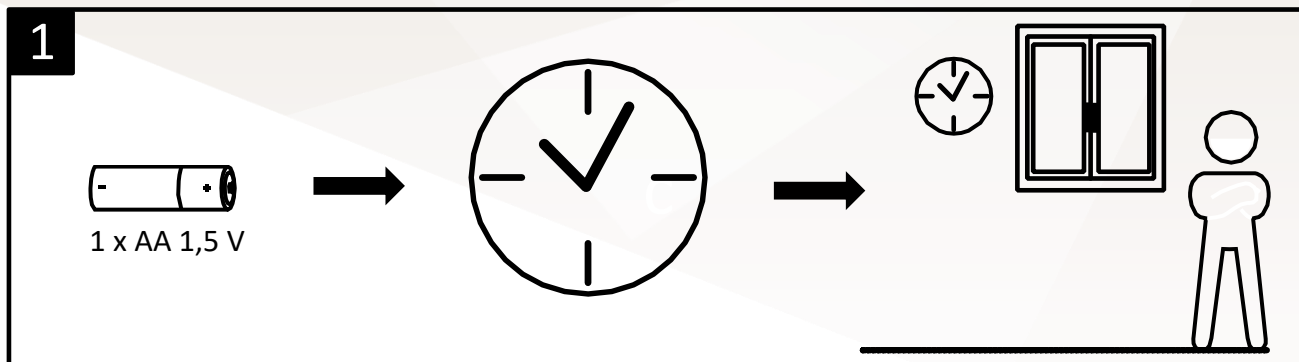

1- REC BUTTON

Push and hold this button for 3 seconds in case the signal receiving mode is not fully operational and compliant.

The hands will move to 12 o'clock position and start looking for the signal.

Once the DCF signal will be received properly, it will automatically set to the correct time.

2- RESET BUTTON

Please note that this button should only be used during assembly and repair process as it completely clear the time information and hands will reset 12 o'clock position for signal reception phase.

1- MANUAL SET

Push and hold the M-SET button after a few seconds the hands on the clock will start to turn. Keep the button pressed until the correct time is displayed then release the button.

The clock will now work as a quartz clock unit it receives the signal from the transmitter.

F

- ① Après avoir inséré une pile LR6 1,5V, la pendule se met automatiquement sur la position 12 heures.
- ② Après 20 min., la pendule se règle automatiquement à l'heure précise (ne pas déplacer la pendule durant la recherche du signal DFC).

Si la réception du signal n'est pas suffisante, l'horloge doit être déplacée, à proximité d'une fenêtre de préférence ou bien à l'extérieur du bâtiment pour en garantir la réception. Retirer la pile pendant une minute puis la remettre pour relancer la recherche du signal.

GB

- ① After inserting the battery LR6 1,5V, the clock hands move to 12 o'clock position.
- ② After 20 min., the clock automatically sets itself at the right time (do not move the clock during signal reception).

If the clock fails to set, change the place of reception, preferably near window or outside. Battery should be removed and reinserted after 1 min. to restart signal reception.

D

- ① Legen Sie eine Batterie LR6 1,5 V ein. Die Zeiger stellen sich automatisch auf die 12 Uhr-Position.
- ② Nach 20 Minuten stellt die Uhr automatisch die richtige Uhrzeit ein (bitte verrücken Sie die Uhr nicht während des Signalempfangs).

Sollte sich die Uhr nicht auf die richtige Uhrzeit einstellen, positionieren Sie die Uhr an einen anderen Standort, um das Signal zu empfangen. Geeignet ist hierfür Fensterhöhe oder bringen Sie die Uhr vorübergehend nach Draußen. Bitte entnehmen Sie die Batterie und legen Sie sie nach 1 Minute wieder ein, damit der Signalempfang erneut beginnt.