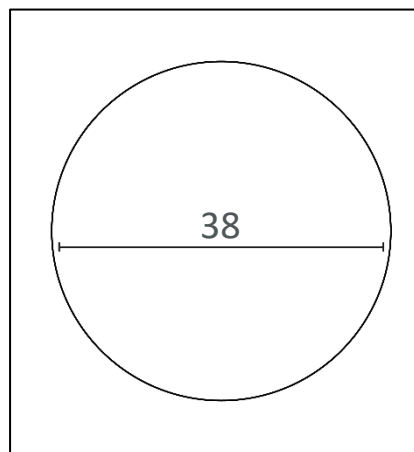

# MAXI POP

- **Ergonomics:** thanks to its silent system, the second hand does not emit any noise creating a framework conducive to concentration for work.
- **Modern design:** this large functional and decorative clock will harmonize perfectly in open-space offices.
- **Legibility:** a dimension of 38 cm for maximum legibility up to 150 m thanks to its contrast of large black numerals on a white background.
- **Accuracy:** High quality quartz system allows reliability of a deviation of 1 sec in 6 years of operation.
- **Complementary:** clock perfectly coordinated with LED lamps and UNILUX office accessories (coat rack, footrest, ergonomic products).

Operation: powered by a 1.5 V (AA) battery included  
 Diameter: 38 cm  
 Thickness: 5 cm  
 Average consumption: 0.22 mA  
 Quick wall mounting by 1 eyelet  
 Warranty: 2 years  
 Materials: ABS plastic frame/ flat mineral glass cover

SAP no.	400094488	400094487
EAN code	3595560023936	3595560023905
Colors	Grey metal	Black
Diameter (cm)	Ø 38	Ø 38
Batterie Included	1 x AA 1,5 V	1 x AA 1,5 V
Radio controlled	No	No
Silent movement	Yes	Yes
Readability (m)	150 m	150 m
Humidity indicator	No	No
Temperature indicator	No	No
Date indicator	No	No
Type of wall mounting	Wall Hook	Wall Hook
Net weight: Kg	1,1	1,1