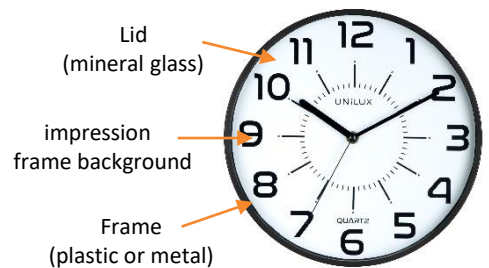

# OUR EXPERTISE

A clock is a must-have accessory that fits perfectly into any room in your business:

- individual office
- open space
  - meeting room
  - Passing places
  - lobby

Setting up a clock in a workspace allows employees to avoid checking the time on the smartphone or tablet time and therefore not be tempted to look at their messages or browse the internet by same occasion. Thus a clock allows to gain in concentration and productivity because the employees are less distracted.

For good readability from a distance, it is important to have:

- good contrast between the background of the dial and the color of the numbers (better contrast with white background / black numbers)
- A good height of the figures (about 3cm minimum) and in Arabic characters preferably