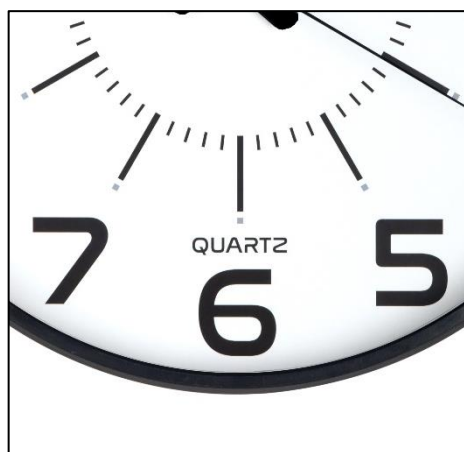

UNILUX

MAXI POP

MAXI POP

- **Ergonomics:** thanks to its silent system, the second hand does not emit any noise creating a framework conducive to concentration for work.
- **Modern design:** this large functional and decorative clock will harmonize perfectly in open-space offices.
- **Legibility:** a dimension of 38 cm for maximum legibility up to 150 m thanks to its contrast of large black numerals on a white background.
- **Accuracy:** High quality quartz system allows reliability of a deviation of 1 sec in 6 years of operation.
- **Complementary:** clock perfectly coordinated with LED lamps and UNILUX office accessories (coat rack, footrest, ergonomic products).

Operation: powered by a 1.5 V (AA) battery included
 Diameter: 38 cm
 Thickness: 5 cm
 Average consumption: 0.22 mA
 Quick wall mounting by 1 eyelet
 Warranty: 2 years
 Materials: ABS plastic frame/ flat mineral glass cover

SAP no.	400094488	400094487
EAN code	3595560023936	3595560023905
Colors	Grey metal	Black
Diameter (cm)	Ø 38	Ø 38
Batterie Included	1 x AA 1,5 V	1 x AA 1,5 V
Radio controlled	No	No
Silent movement	Yes	Yes
Readability (m)	150 m	150 m
Humidity indicator	No	No
Temperature indicator	No	No
Date indicator	No	No
Type of wall mounting	Wall Hook	Wall Hook
Net weight: Kg	1,1	1,1

For good readability from a distance, it is important to have:

- good contrast between the background of the dial and the color of the numbers (better contrast with white background / black numbers)
- A good height of the figures (about 3cm minimum) and in Arabic characters preferably