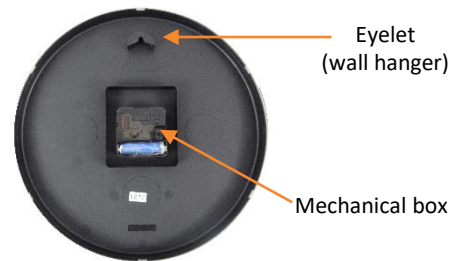

OUR CSR COMMITMENTS

1. All our lighting are **100% repairable** thus limiting planned obsolescence.
2. Reduce our carbon footprint through our **ECO-DESIGN THINKING** approach.
3. Contribute to the preservation of the planet's natural resources by promoting the use of **recycled materials**.
4. Optimize our packaging to control our **transport costs**. 65%
5. Highlight the **talent of our employees** by ensuring social equality.

OUR EXPERTISE

A clock is a must-have accessory that fits perfectly into any room in your business:

1. individual office
2. open space
   - meeting room
   - Passing places
   - lobby

Setting up a clock in a workspace allows employees to avoid checking the time on the smartphone or tablet time and therefore not be tempted to look at their messages or browse the internet by same occasion. Thus a clock allows to gain in concentration and productivity because the employees are less distracted.

For good readability from a distance, it is important to have:

- good contrast between the background of the dial and the color of the numbers (better contrast with white background / black numbers)
- A good height of the figures (about 3cm minimum) and in Arabic characters preferably

OUR CERTIFICATIONS

Unilux is committed to an eco-responsible approach and ensures that its products respect this commitment. Indeed, we are very concerned about current environmental issues and we aspire to respond as best as possible to the concerns of our consumers on this subject. Sustainable development is at the heart of our strategy and we act for the environment. You will find below the different certifications that Unilux has and that prove its environmental commitment.

UNILUX