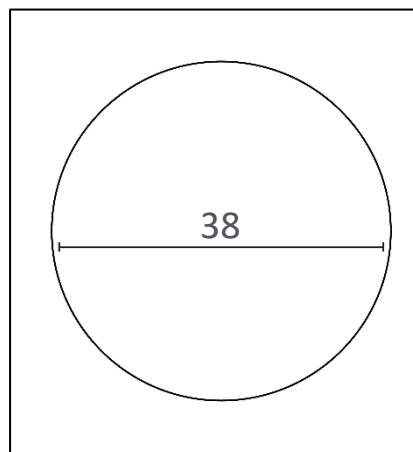

UNILUX

MAXI POP

MAXI POP

- **Ergonomics:** thanks to its silent system, the second hand does not emit any noise creating a framework conducive to concentration for work.
- **Modern design:** this large functional and decorative clock will harmonize perfectly in open-space offices.
- **Legibility:** a dimension of 38 cm for maximum legibility up to 150 m thanks to its contrast of large black numerals on a white background.
- **Accuracy:** High quality quartz system allows reliability of a deviation of 1 sec in 6 years of operation.
- **Complementary:** clock perfectly coordinated with LED lamps and UNILUX office accessories (coat rack, footrest, ergonomic products).

Operation: powered by a 1.5 V (AA) battery included
 Diameter: 38 cm
 Thickness: 5 cm
 Average consumption: 0.22 mA
 Quick wall mounting by 1 eyelet
 Warranty: 2 years
 Materials: ABS plastic frame/ flat mineral glass cover

SAP no.	400094488	400094487
EAN code	3595560023936	3595560023905
Colors	Grey metal	Black
Diameter (cm)	Ø 38	Ø 38
Batterie Included	1 x AA 1,5 V	1 x AA 1,5 V
Radio controlled	No	No
Silent movement	Yes	Yes
Readability (m)	150 m	150 m
Humidity indicator	No	No
Temperature indicator	No	No
Date indicator	No	No
Type of wall mounting	Wall Hook	Wall Hook
Net weight: Kg	1,1	1,1