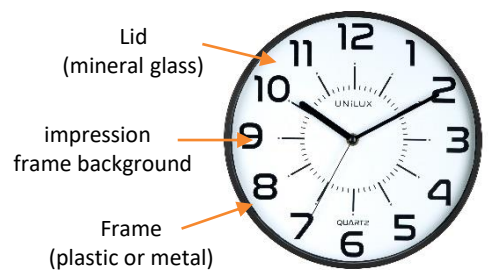

OUR CSR COMMITMENTS

1. All our lighting are **100% repairable** thus limiting planned obsolescence.
2. Reduce our carbon footprint through our **ECO-DESIGN THINKING** approach.
3. Contribute to the preservation of the planet's natural resources by promoting the use of **recycled materials**.
4. Optimize our packaging to control our **transport costs**. 65%
5. Highlight the **talent of our employees** by ensuring social equality.

OUR EXPERTISE

A clock is a must-have accessory that fits perfectly into any room in your business:

1. individual office
2. open space
   - meeting room
   - Passing places
   - lobby

Setting up a clock in a workspace allows employees to avoid checking the time on the smartphone or tablet time and therefore not be tempted to look at their messages or browse the internet by same occasion. Thus a clock allows to gain in concentration and productivity because the employees are less distracted.

For good readability from a distance, it is important to have:

- good contrast between the background of the dial and the color of the numbers (better contrast with white background / black numbers)
- A good height of the figures (about 3cm minimum) and in Arabic characters preferably

OUR CERTIFICATIONS

Unilux is committed to an eco-responsible approach and ensures that its products respect this commitment. Indeed, we are very concerned about current environmental issues and we aspire to respond as best as possible to the concerns of our consumers on this subject. Sustainable development is at the heart of our strategy and we act for the environment. You will find below the different certifications that Unilux has and that prove its environmental commitment.

UNILUX