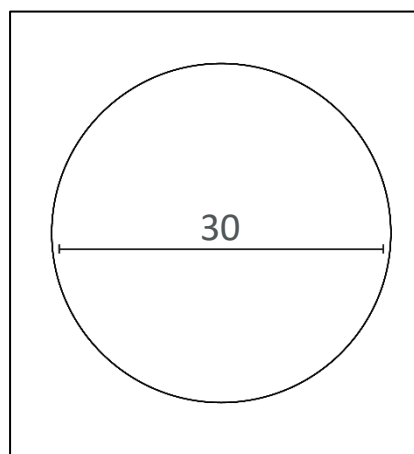

Operation: powered by a 1.5 V (AA) battery included
Diameter: 30 cm
Thickness: 5 cm
Average consumption: 0.29 mA
Possibility also to fix the clock to the wall by 1 eyelet
Warranty: 2 years
Materials: ABS plastic frame/ flat mineral glass cover