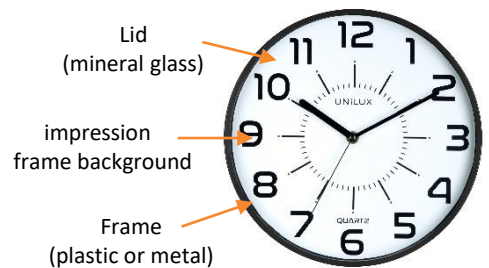

OUR CSR COMMITMENTS

1. All our lighting are **100% repairable** thus limiting planned obsolescence.
2. Reduce our carbon footprint through our **ECO-DESIGN THINKING** approach.
3. Contribute to the preservation of the planet's natural resources by promoting the use of **recycled materials**.
4. Optimize our packaging to control our **transport costs**. 65%
5. Highlight the **talent of our employees** by ensuring social equality.

OUR EXPERTISE

A clock is a must-have accessory that fits perfectly into any room in your business:

1. individual office
2. open space
   - meeting room
   - Passing places
   - lobby

Setting up a clock in a workspace allows employees to avoid checking the time on the smartphone or tablet time and therefore not be tempted to look at their messages or browse the internet by same occasion. Thus a clock allows to gain in concentration and productivity because the employees are less distracted.

For good readability from a distance, it is important to have:

- good contrast between the background of the dial and the color of the numbers (better contrast with white background / black numbers)
- A good height of the figures (about 3cm minimum) and in Arabic characters preferably

OUR CERTIFICATIONS

Unilux is committed to an eco-responsible approach and ensures that its products respect this commitment. Indeed, we are very concerned about current environmental issues and we aspire to respond as best as possible to the concerns of our consumers on this subject. Sustainable development is at the heart of our strategy and we act for the environment. You will find below the different certifications that Unilux has and that prove its environmental commitment.

UNILUX