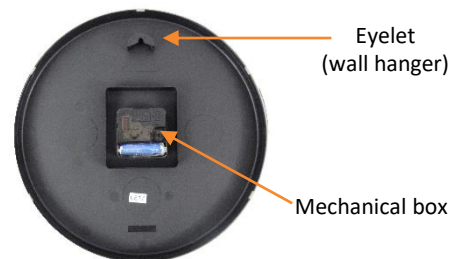

OUR CSR COMMITMENTS

1. All our lighting are **100% repairable** thus limiting planned obsolescence.
2. Reduce our carbon footprint through our **ECO-DESIGN THINKING** approach.
3. Contribute to the preservation of the planet's natural resources by promoting the use of **recycled materials**.
4. Optimize our packaging to control our **transport costs**. 65%
5. Highlight the **talent of our employees** by ensuring social equality.

OUR EXPERTISE

A clock is a must-have accessory that fits perfectly into any room in your business:

individual office

- open space
- meeting room
- Passing places
- lobby

Setting up a clock in a workspace allows employees to avoid checking the time on the smartphone or tablet time and therefore not be tempted to look at their messages or browse the internet by same occasion. Thus a clock allows to gain in concentration and productivity because the employees are less distracted.

For good readability from a distance, it is important to have:

- good contrast between the background of the dial and the color of the numbers (better contrast with white background / black numbers)
- A good height of the figures (about 3cm minimum) and in Arabic characters preferably

OUR CERTIFICATIONS

Unilux is committed to an eco-responsible approach and ensures that its products respect this commitment. Indeed, we are very concerned about current environmental issues and we aspire to respond as best as possible to the concerns of our consumers on this subject. Sustainable development is at the heart of our strategy and we act for the environment. You will find below the different certifications that Unilux has and that prove its environmental commitment.

UNILUX