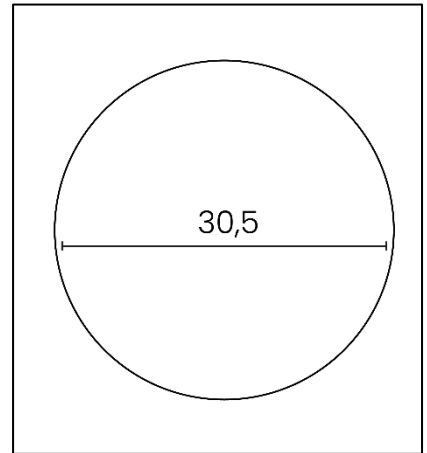

UNILUX

ARIA

- **Classic design:** a simple but effective design, this wall clock will fit perfectly with all types of offices.
- **Legibility:** With its 30.5 cm glass surface and dual display, this clock will facilitate effortless reading up to 30 m.
- **Accuracy:** High quality quartz system allows reliability of a deviation of 1 sec in 6 years of operation.
- **Operation:** powered by 1.5V (AA) battery not included

Diameter: 30.5 cm
 Thickness: 4.5 cm
 Average consumption: 0.20 mA
 Quick wall mounting by 1 eyelet
 Warranty: 2 years
 Materials: ABS plastic frame/ flat mineral glass cover

| | |
|-----------------------|---------------|
| SAP no. | 400094280 |
| EAN code | 3595560022366 |
| Colors | Grey metal |
| Diameter (cm) | Ø 30,5 |
| Batterie Included | 1 x AA 1,5 V |
| Radio controlled | No |
| Silent movement | No |
| Readability (m) | 30 m |
| Humidity indicator | No |
| Temperature indicator | No |
| Date indicator | No |
| Type of wall mounting | Wall hook |
| Net weight: Kg | 0,62 |