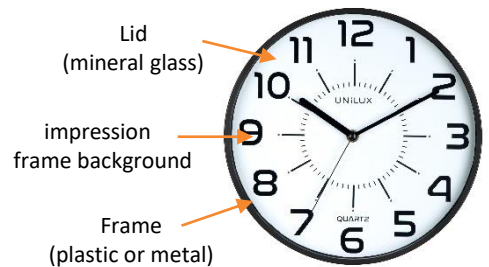

OUR CSR COMMITMENTS

1. All our lighting are **100% repairable** thus limiting planned obsolescence.
2. Reduce our carbon footprint through our **ECO-DESIGN THINKING** approach.
3. Contribute to the preservation of the planet's natural resources by promoting the use of **recycled materials**.
4. Optimize our packaging to control our **transport costs**. 65%
5. Highlight the **talent of our employees** by ensuring social equality.

OUR EXPERTISE

A clock is a must-have accessory that fits perfectly into any room in your business:

individual office

- open space
- meeting room
- Passing places
- lobby

Setting up a clock in a workspace allows employees to avoid checking the time on the smartphone or tablet time and therefore not be tempted to look at their messages or browse the internet by same occasion. Thus a clock allows to gain in concentration and productivity because the employees are less distracted.

For good readability from a distance, it is important to have:

- good contrast between the background of the dial and the color of the numbers (better contrast with white background / black numbers)
- A good height of the figures (about 3cm minimum) and in Arabic characters preferably

OUR CERTIFICATIONS

Unilux is committed to an eco-responsible approach and ensures that its products respect this commitment. Indeed, we are very concerned about current environmental issues and we aspire to respond as best as possible to the concerns of our consumers on this subject. Sustainable development is at the heart of our strategy and we act for the environment. You will find below the different certifications that Unilux has and that prove its environmental commitment.

UNILUX