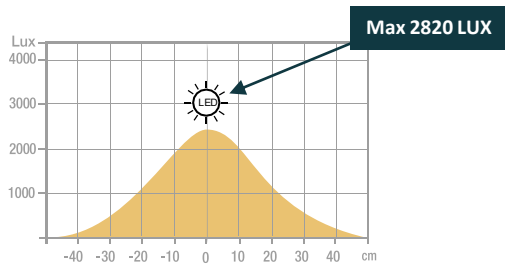

UNILUX

VARIALUX

VARIALUX black / articulated

VARIALUX grey metal / articulated

- **Easy to use:** its dimmer located on the mast allows you to vary the lighting to adapt it to the activity: reading, writing, working.
- **Contemporary design:** its slender appearance and enamelled interior basin allows excellent illumination. This floor lamp embellishes and embellishes workspaces.
- **Longevity:** the lifespan of its LEDs is estimated at more than 40,000 hours.
- **Uniform light diffusion:** indirect lighting without glare, you will benefit from quality accent lighting.
- **Available in two colors:** black or metal gray

Warranty: 2 years
 Height: 180 cm
 Articulated height: 183 – 192 cm
 Head: Ø 36 cm
 Base of the floor lamp in stable metal: 5 kg
 Materials: Superior quality all-steel with Epoxy paint finish

Professional replaceable light source (LED only)

Characteristics

Lux measurement upwards 55 cm from the light source:

Measurement in nanometers of the light spectrum

SAP. code	400090467	400090468	400090469	400090471
EAN code	3595560014040	3595560014057	3595560014064	3595560014071
Colors	Black	Grey metal	Black articulated	Grey metal articulated
Luminous flow (Lm)	3 041	3 041	3 041	3 041
Lux at 55 cm (indirect)	2820	2820	2820	2820
Luminous Efficiency (Lm/W)	132	132	132	132
Color T°(K)	3000	3000	3000	3000
CRI	82	82	82	82
Source's lifetime (h)	40 000	40 000	40 000	40 000
Energy Consumption (kWh/1000h)	23	23	23	23
Net weight (kg)	8,13	8,13	8,46	8,46