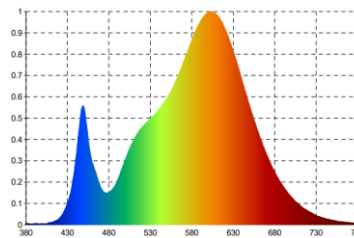

Warranty: 2 years
 Height: 180 cm
 Articulated height: 183 – 192 cm
 Head: Ø 36 cm
 Base of the floor lamp in stable metal: 5 kg
 Materials: Superior quality all-steel with Epoxy paint finish

Professional replaceable light source (LED only)

Characteristics

Lux measurement upwards 55 cm from the light source:

Measurement in nanometers of the light spectrum

SAP. code	400090467	400090468	400090469	400090471
EAN code	3595560014040	3595560014057	3595560014064	3595560014071
Colors	Black	Grey metal	Black articulated	Grey metal articulated
Luminous flow (Lm)	3 041	3 041	3 041	3 041
Lux at 55 cm (indirect)	2820	2820	2820	2820
Luminous Efficiency (Lm/W)	132	132	132	132
Color T°(K)	3000	3000	3000	3000
CRI	82	82	82	82
Source's lifetime (h)	40 000	40 000	40 000	40 000
Energy Consumption (kWh/1000h)	23	23	23	23
Net weight (kg)	8,13	8,13	8,46	8,46