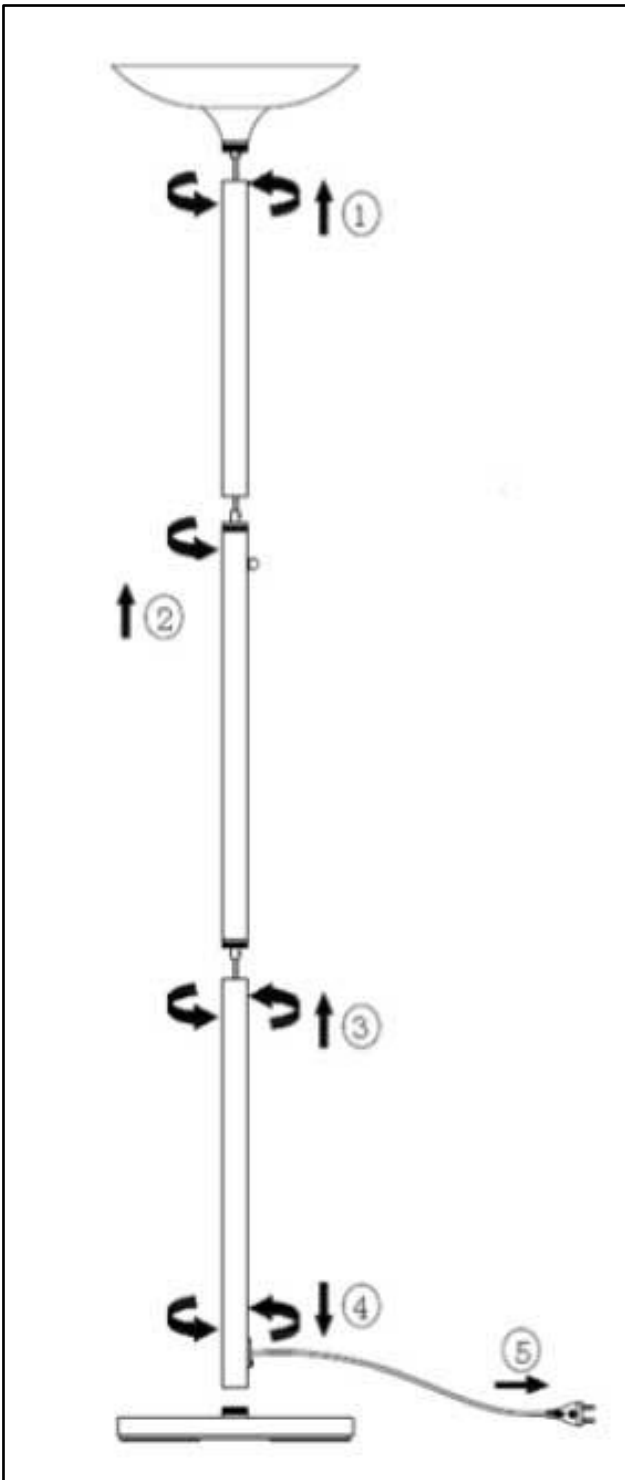

Warranty: 2 years
 Height: 180 cm
 Articulated height: 183 – 192 cm
 Head: Ø 36 cm
 Base of the floor lamp in stable metal: 5 kg
 Materials: Superior quality all-steel with Epoxy paint finish

Professional replaceable light source (LED only)

Characteristics

Lux measurement upwards 55 cm from the light source:

Measurement in nanometers of the light spectrum

SAP. code	400090467	400090468	400090469	400090471
EAN code	3595560014040	3595560014057	3595560014064	3595560014071
Colors	Black	Grey metal	Black articulated	Grey metal articulated
Luminous flow (Lm)	3 041	3 041	3 041	3 041
Lux at 55 cm (indirect)	2820	2820	2820	2820
Luminous Efficiency (Lm/W)	132	132	132	132
Color T°(K)	3000	3000	3000	3000
CRI	82	82	82	82
Source's lifetime (h)	40 000	40 000	40 000	40 000
Energy Consumption (kWh/1000h)	23	23	23	23
Net weight (kg)	8,13	8,13	8,46	8,46

UNILUX

USER GUIDE

i

 x1

 5 min

 www.my-unilux.com

30 products available on pCon Planner

You will be able to obtain data on many UNILUX or OFML standard products and integrate them quickly and easily into 3D space layouts via pCon.