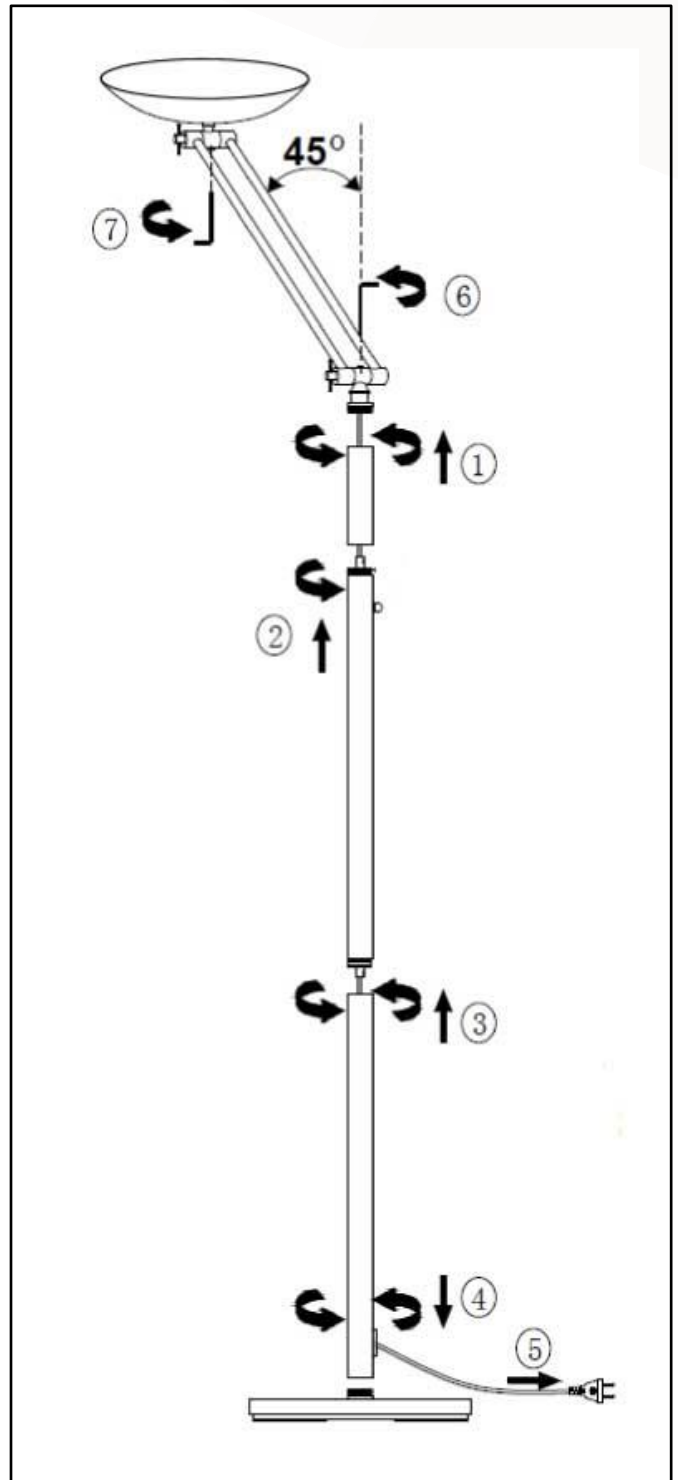

USER GUIDE

i

x1

5 min

www.my-unilux.com