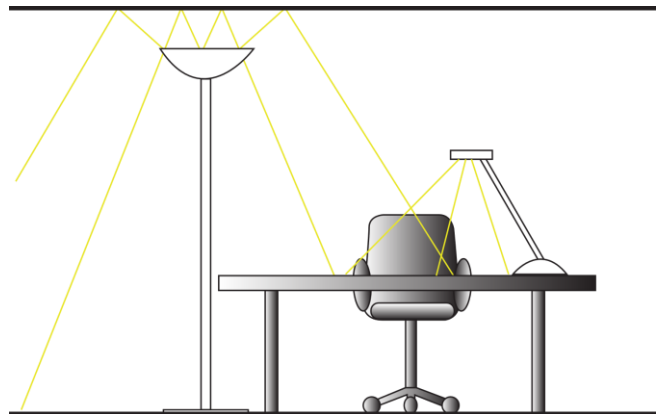

OUR EXPERTISE

1- Floor lamp with indirect lighting: An essential complementary light!

Because they're so easy to install and so decorative, indirect-lighting floor lamps are a firm favourite with the French! This floor lamp is ideal for illuminating a specific area of a room, or for adding a small, original decorative touch that will change the whole atmosphere of the room.

Thanks to its upward-directed light, which will reverberate off the ceiling, this floor lamp generally acts as a secondary or ambient light, providing you with high quality, high-performance lighting. It blends in perfectly with any room in your business:

- individual office
- open space
- meeting rooms
- high-traffic areas such as reception halls