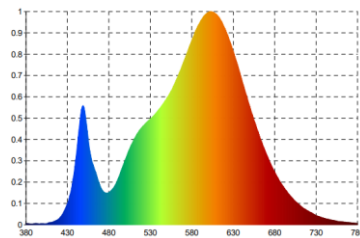

Warranty: 2 years
 Height: 180 cm
 Articulated height: 183 – 192 cm
 Head: Ø 36 cm
 Base of the floor lamp in stable metal: 5 kg
 Materials: Superior quality all-steel with Epoxy paint finish

Professional replaceable light source (LED only)

Characteristics

Lux measurement upwards 55 cm from the light source:

Measurement in nanometers of the light spectrum

SAP. code	400090467	400090468	400090469	400090471
EAN code	3595560014040	3595560014057	3595560014064	3595560014071
Colors	Black	Grey metal	Black articulated	Grey metal articulated
Luminous flow (Lm)	3 041	3 041	3 041	3 041
Lux at 55 cm (indirect)	2820	2820	2820	2820
Luminous Efficiency (Lm/W)	132	132	132	132
Color T*(K)	3000	3000	3000	3000
CRI	82	82	82	82
Source's lifetime (h)	40 000	40 000	40 000	40 000
Energy Consumption (kWh/1000h)	23	23	23	23
Net weight (kg)	8,13	8,13	8,46	8,46