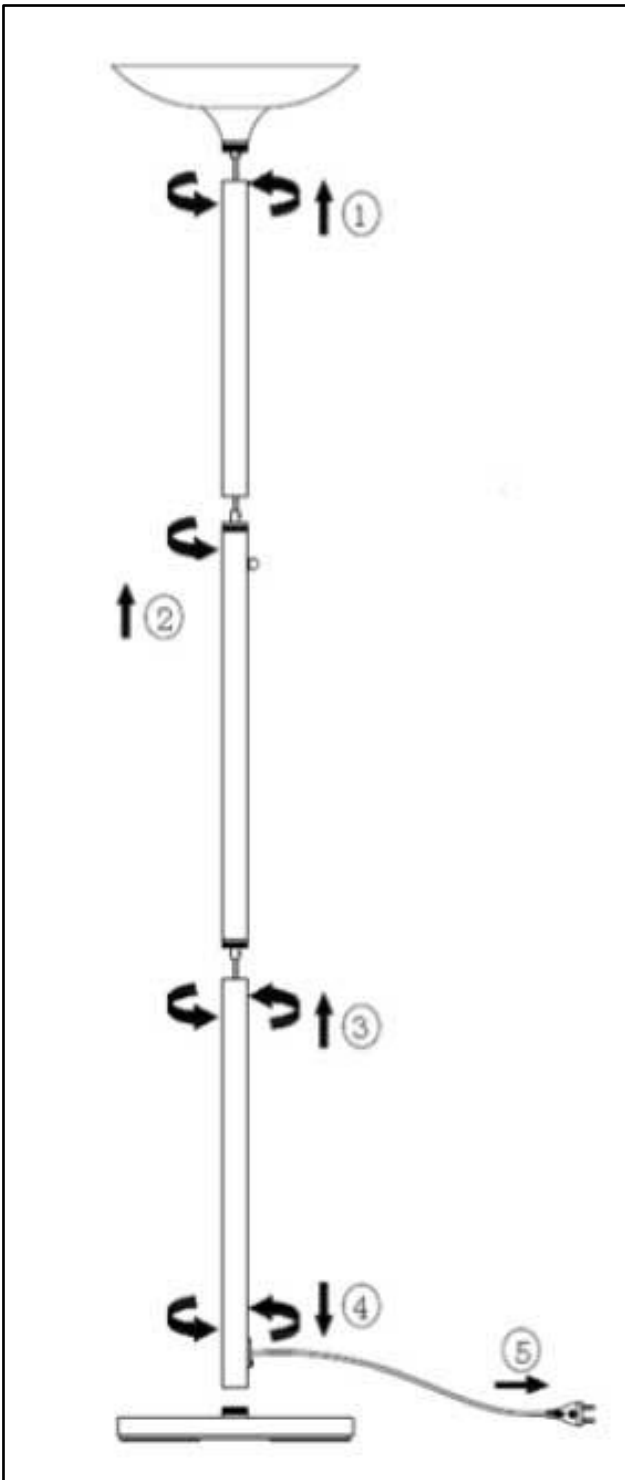

Warranty: 2 years
 Height: 180 cm
 Articulated height: 183 – 192 cm
 Head: Ø 36 cm
 Base of the floor lamp in stable metal: 5 kg
 Materials: Superior quality all-steel with Epoxy paint finish

Professional replaceable light source (LED only)

Characteristics

Lux measurement upwards 55 cm from the light source:

Measurement in nanometers of the light spectrum

SAP. code	400090467	400090468	400090469	400090471
EAN code	3595560014040	3595560014057	3595560014064	3595560014071
Colors	Black	Grey metal	Black articulated	Grey metal articulated
Luminous flow (Lm)	3 041	3 041	3 041	3 041
Lux at 55 cm (indirect)	2820	2820	2820	2820
Luminous Efficiency (Lm/W)	132	132	132	132
Color T*(K)	3000	3000	3000	3000
CRI	82	82	82	82
Source's lifetime (h)	40 000	40 000	40 000	40 000
Energy Consumption (kWh/1000h)	23	23	23	23
Net weight (kg)	8,13	8,13	8,46	8,46

UNILUX

USER GUIDE

i

 x1

 5 min

 www.my-unilux.com

30 products available on pCon Planner

You will be able to obtain data on many UNILUX or OFML standard products and integrate them quickly and easily into 3D space layouts via pCon.