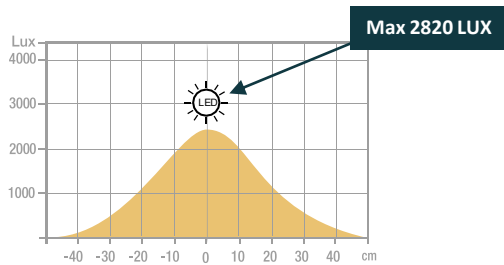

UNILUX

VARIALUX

VARIALUX black / articulated

VARIALUX grey metal / articulated

- **Easy to use:** its dimmer located on the mast allows you to vary the lighting to adapt it to the activity: reading, writing, working.
- **Contemporary design:** its slender appearance and enamelled interior basin allows excellent illumination. This floor lamp embellishes and embellishes workspaces.
- **Longevity:** the lifespan of its LEDs is estimated at more than 40,000 hours.
- **Uniform light diffusion:** indirect lighting without glare, you will benefit from quality accent lighting.
- **Available in two colors:** black or metal gray

Warranty: 2 years
 Height: 180 cm
 Articulated height: 183 – 192 cm
 Head: Ø 36 cm
 Base of the floor lamp in stable metal: 5 kg
 Materials: Superior quality all-steel with Epoxy paint finish

Professional replaceable light source (LED only)

Characteristics

Lux measurement upwards 55 cm from the light source:

Measurement in nanometers of the light spectrum

SAP. code	400090467	400090468	400090469	400090471
EAN code	3595560014040	3595560014057	3595560014064	3595560014071
Colors	Black	Grey metal	Black articulated	Grey metal articulated
Luminous flow (Lm)	3 041	3 041	3 041	3 041
Lux at 55 cm (indirect)	2820	2820	2820	2820
Luminous Efficiency (Lm/W)	132	132	132	132
Color T*(K)	3000	3000	3000	3000
CRI	82	82	82	82
Source's lifetime (h)	40 000	40 000	40 000	40 000
Energy Consumption (kWh/1000h)	23	23	23	23
Net weight (kg)	8,13	8,13	8,46	8,46