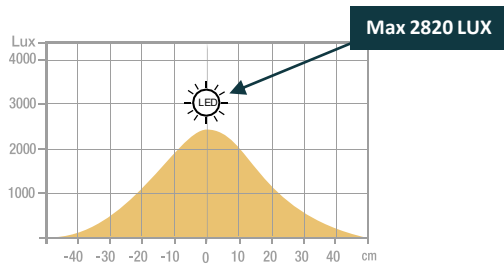

Warranty: 2 years  
 Height: 180 cm  
 Articulated height: 183 – 192 cm  
 Head: Ø 36 cm  
 Base of the floor lamp in stable metal: 5 kg  
 Materials: Superior quality all-steel with Epoxy paint finish

## Characteristics

Lux measurement upwards 55 cm from the light source:

Measurement in nanometers of the light spectrum

SAP. code	400090467	400090468	400090469	400090471
EAN code	3595560014040	3595560014057	3595560014064	3595560014071
Colors	Black	Grey metal	Black articulated	Grey metal articulated
Luminous flow (Lm)	3 041	3 041	3 041	3 041
Lux at 55 cm (indirect)	2820	2820	2820	2820
Luminous Efficiency (Lm/W)	132	132	132	132
Color T*( K)	3000	3000	3000	3000
CRI	82	82	82	82
Source's lifetime (h)	40 000	40 000	40 000	40 000
Energy Consumption (kWh/1000h)	23	23	23	23
Net weight (kg)	8,13	8,13	8,46	8,46