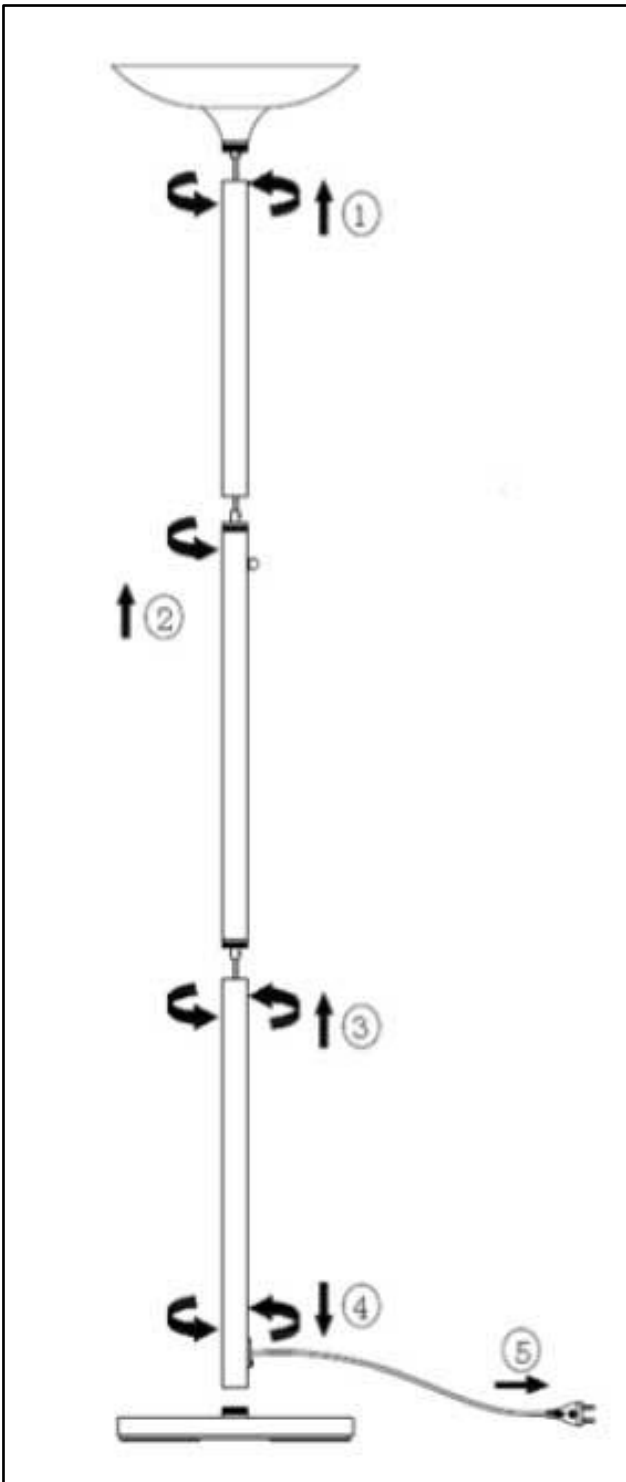

Warranty: 2 years  
 Height: 180 cm  
 Articulated height: 183 – 192 cm  
 Head: Ø 36 cm  
 Base of the floor lamp in stable metal: 5 kg  
 Materials: Superior quality all-steel with Epoxy paint finish

## Characteristics

Lux measurement upwards 55 cm from the light source:

Measurement in nanometers of the light spectrum

SAP. code	400090467	400090468	400090469	400090471
EAN code	3595560014040	3595560014057	3595560014064	3595560014071
Colors	Black	Grey metal	Black articulated	Grey metal articulated
Luminous flow (Lm)	3 041	3 041	3 041	3 041
Lux at 55 cm (indirect)	2820	2820	2820	2820
Luminous Efficiency (Lm/W)	132	132	132	132
Color T*( K)	3000	3000	3000	3000
CRI	82	82	82	82
Source's lifetime (h)	40 000	40 000	40 000	40 000
Energy Consumption (kWh/1000h)	23	23	23	23
Net weight (kg)	8,13	8,13	8,46	8,46

## 30 products available on pCon Planner

You will be able to obtain data on many UNILUX or OFML standard products and integrate them quickly and easily into 3D space layouts via pCon.