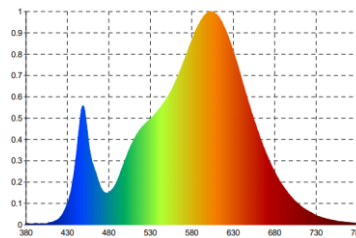

## Characteristics

Lux measurement upwards 55 cm from the light source:

Measurement in nanometers of the light spectrum

SAP. code	400090467	400090468	400090469	400090471
EAN code	3595560014040	3595560014057	3595560014064	3595560014071
Colors	Black	Grey metal	Black articulated	Grey metal articulated
Luminous flow (Lm)	3 041	3 041	3 041	3 041
Lux at 55 cm (indirect)	2820	2820	2820	2820
Luminous Efficiency (Lm/W)	132	132	132	132
Color T*( K)	3000	3000	3000	3000
CRI	82	82	82	82
Source's lifetime (h)	40 000	40 000	40 000	40 000
Energy Consumption (kWh/1000h)	23	23	23	23
Net weight (kg)	8,13	8,13	8,46	8,46