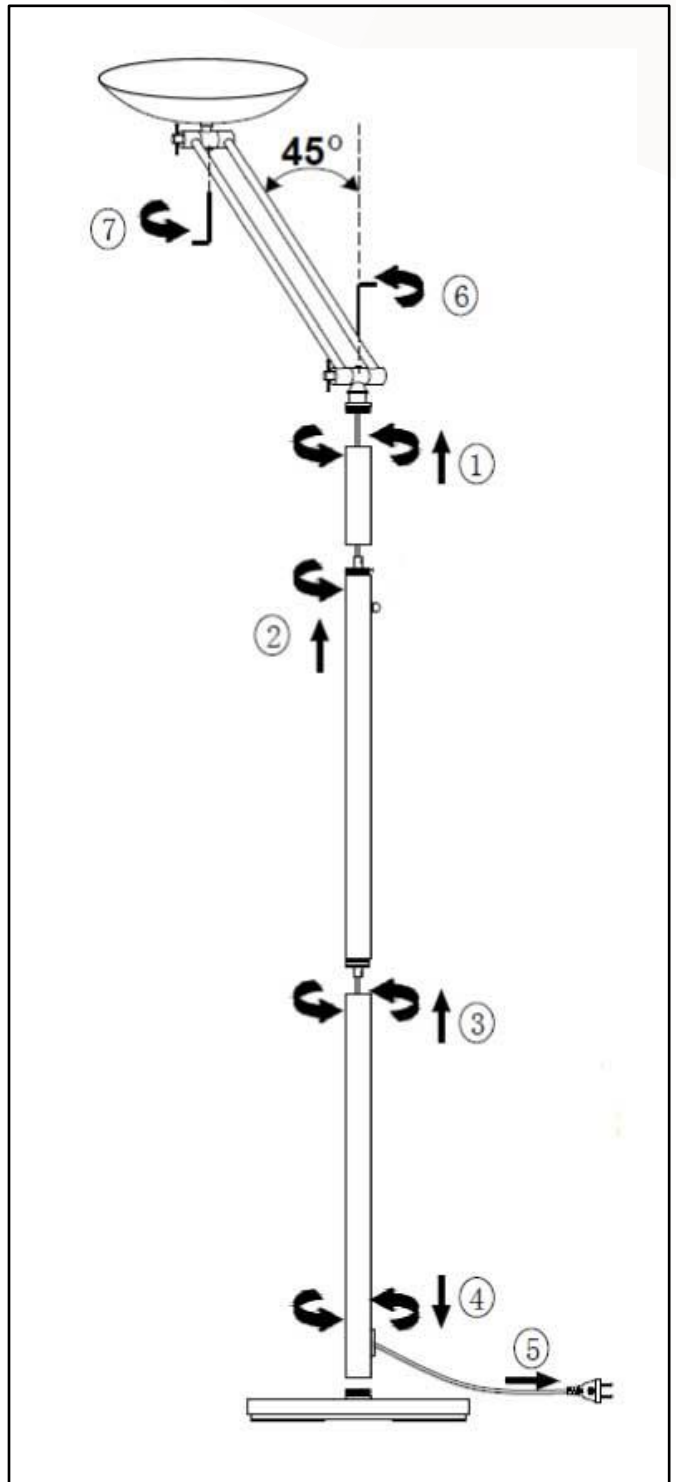

USER GUIDE

i

x1

5 min

www.my-unilux.com