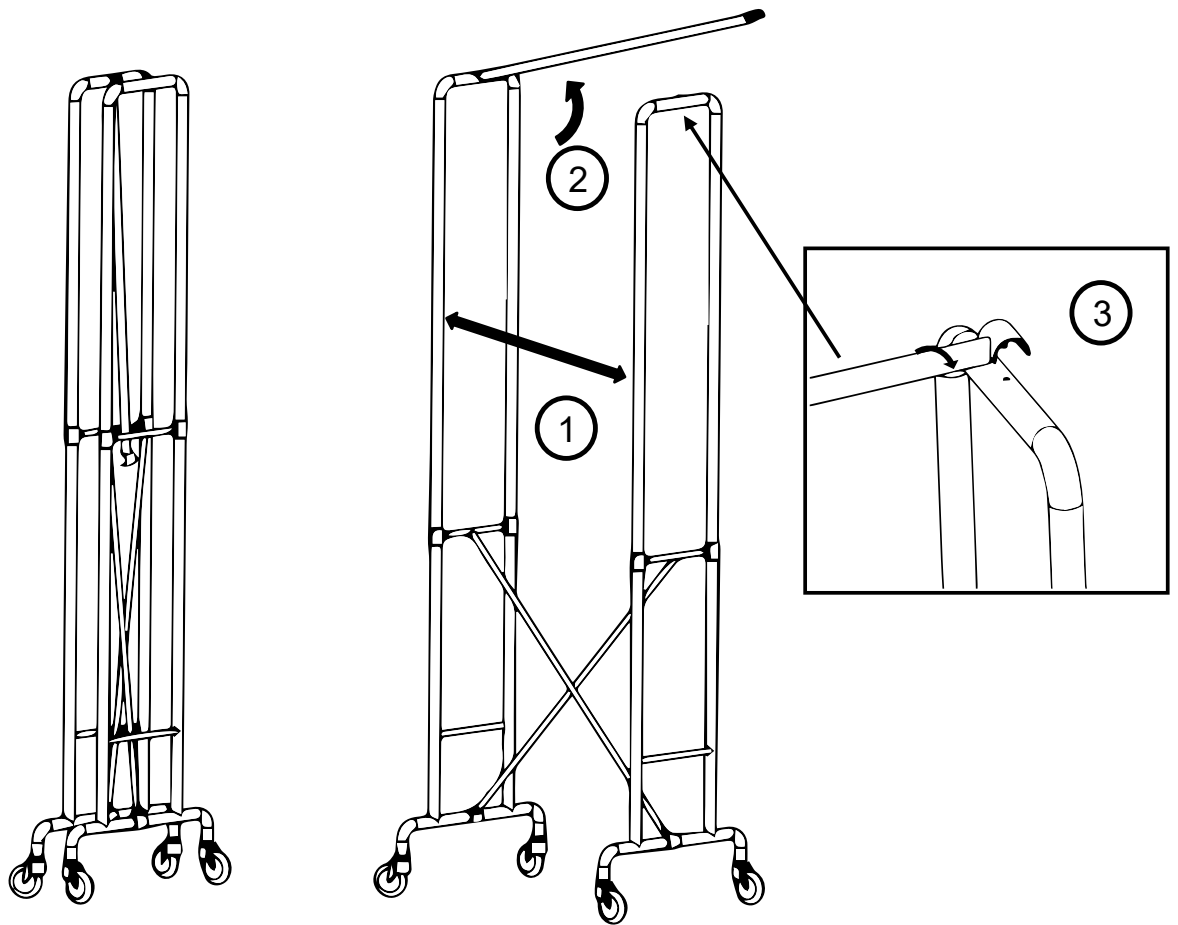

UNILUX

FOLDY

5"

- **Functional:** Thanks to its folding system, the cloakroom deploys in seconds, without effort, for immediate use.
- **Versatile:** perfect for both individuals and professionals
- **Contemporary design:** Made of quality steel, this foldable wardrobe will easily find its place in your workspace.
- **Easy assembly:** Assembly and disassembly is easy, fast and without tools, saving time and space.
- **Storage space:** this cloakroom can support a maximum load of 40 hangers.

Diameter steel tubes: 2,5 cm
 Height: 180 cm
 Length: 88 cm
 Depth: 48 cm
 Supports up to 40 hangers
 Materials: high quality steel with epoxy paint and ABS plastic (casters)

Coat hangers KLASSIK Réf. 100340719	Coat hangers LOCKY Réf. 100340718	Coat hangers VESTA Réf. 100340725	Coat hangers WOODY Réf. 100340720
			
1 set of 20 pieces	1 set of 20 pieces	1 set of 25 pieces	1 set of 25 pieces

SAP no.	Colors	Max load	Dimensions	Assembly time	Warranty	Net Weight	EAN code
400050665	Metal Grey	40 coat hangers	L88xH180xP48	5 seconds	2 years	6,38 kg	3595560009350

30 products available on pCon Planner