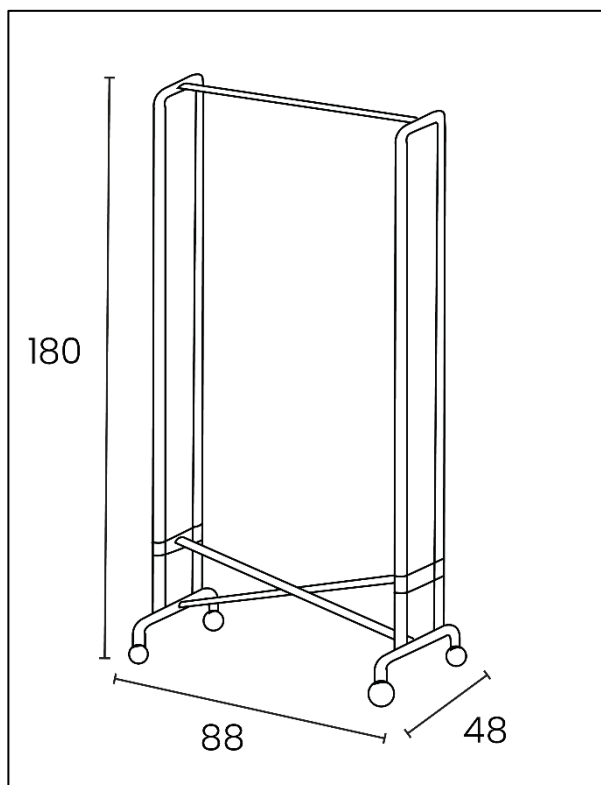

UNILUX

FOLDY

5"

- **Functional:** Thanks to its folding system, the cloakroom deploys in seconds, without effort, for immediate use.
- **Versatile:** perfect for both individuals and professionals
- **Contemporary design:** Made of quality steel, this foldable wardrobe will easily find its place in your workspace.
- **Easy assembly:** Assembly and disassembly is easy, fast and without tools, saving time and space.
- **Storage space:** this cloakroom can support a maximum load of 40 hangers.

Diameter steel tubes: 2,5 cm
 Height: 180 cm
 Length: 88 cm
 Depth: 48 cm
 Supports up to 40 hangers
 Materials: high quality steel with epoxy paint and ABS plastic (casters)

Coat hangers KLASSIK Réf. 100340719	Coat hangers LOCKY Réf. 100340718	Coat hangers VESTA Réf. 100340725	Coat hangers WOODY Réf. 100340720
			
1 set of 20 pieces	1 set of 20 pieces	1 set of 25 pieces	1 set of 25 pieces

SAP no.	Colors	Max load	Dimensions	Assembly time	Warranty	Net Weight	EAN code
400050665	Metal Grey	40 coat hangers	L88xH180xP48	5 seconds	2 years	6,38 kg	3595560009350

30 products available on pCon Planner