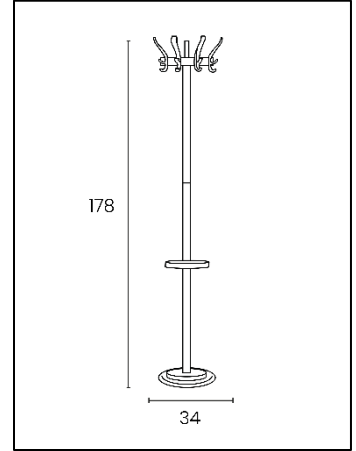

8 triple hooks hooks  
 Height: 178 cm  
 Tube diameter: 3.7 cm  
 Crown diameter: 35 cm  
 Weighted base: 5.6 kg  
 Base diameter: 34 cm  
 Materials: steel barrel with Epoxy paint/ recyclable aluminum hooks / Polypropylene umbrella door  
 Recyclability: dismantling and reintegrating materials into the material use circuit

|                       |               |                 |
|-----------------------|---------------|-----------------|
| SAP no.               | 100340639     | 100340640       |
| EAN code              | 3595560009800 | 3595560009794   |
| Colors                | Black mast    | Metal grey mast |
| Height                | 178 cm        | 178 cm          |
| Base diameter (cm)    | 34 cm         | 34 cm           |
| Base net weight (kg)  | 5,6 kg        | 5,6 kg          |
| Maximum Load (kg)     |               |                 |
| Revolving head        | Yes           | Yes             |
| Umbrella stand        | Yes           | Yes             |
| Capacity of umbrellas | 9             | 9               |
| Drip tray             | Yes           | Yes             |
| Mounting (min)        | 5 mins        | 5 mins          |
| Net weight: Kg        | 8,3           | 8,3             |

**3**

**5**

**4**

178 cm

34 cm

5 Kg max.